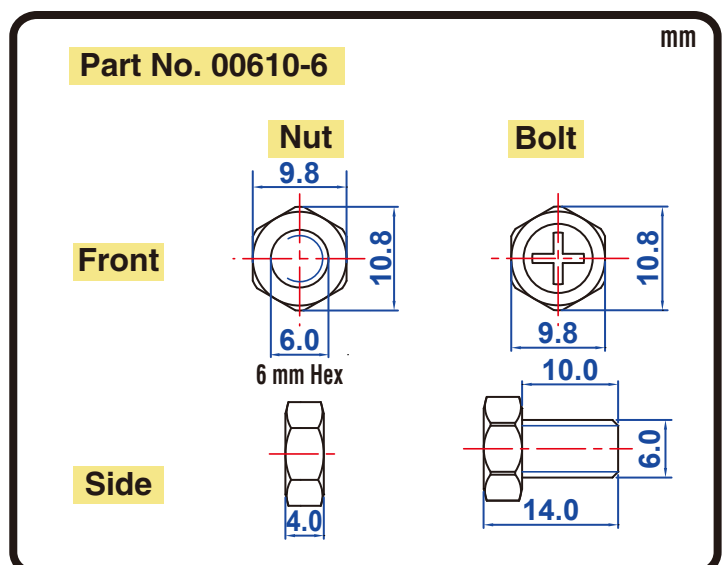

Nut & Bolt Hardware Kits

CORPORATE HEADQUARTERS (TAICHUNG, TAIWAN)

4F-5, No. 925, Sec. 4, Taiwan Blvd., Taichung, 40767 Taiwan, R.O.C.
Tel : 886-4-2358-0578 Fax : 886-4-2358-0059
sales@yacht-battery.com

YACHT BATTERY USA, INC.

Tel : 1-610-689-0443 Fax : 1-888-373-6466
Dave.Beidler@yacht-battery.com
Bruce.Ash@yacht-battery.com