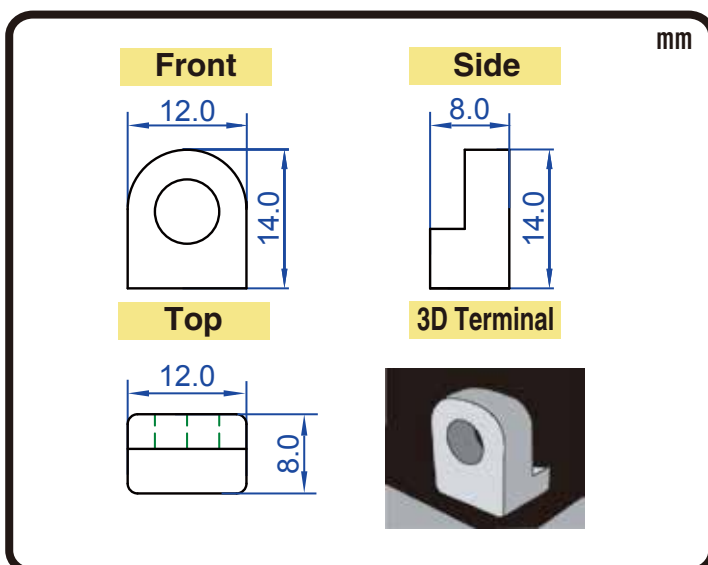

Terminal Configuration