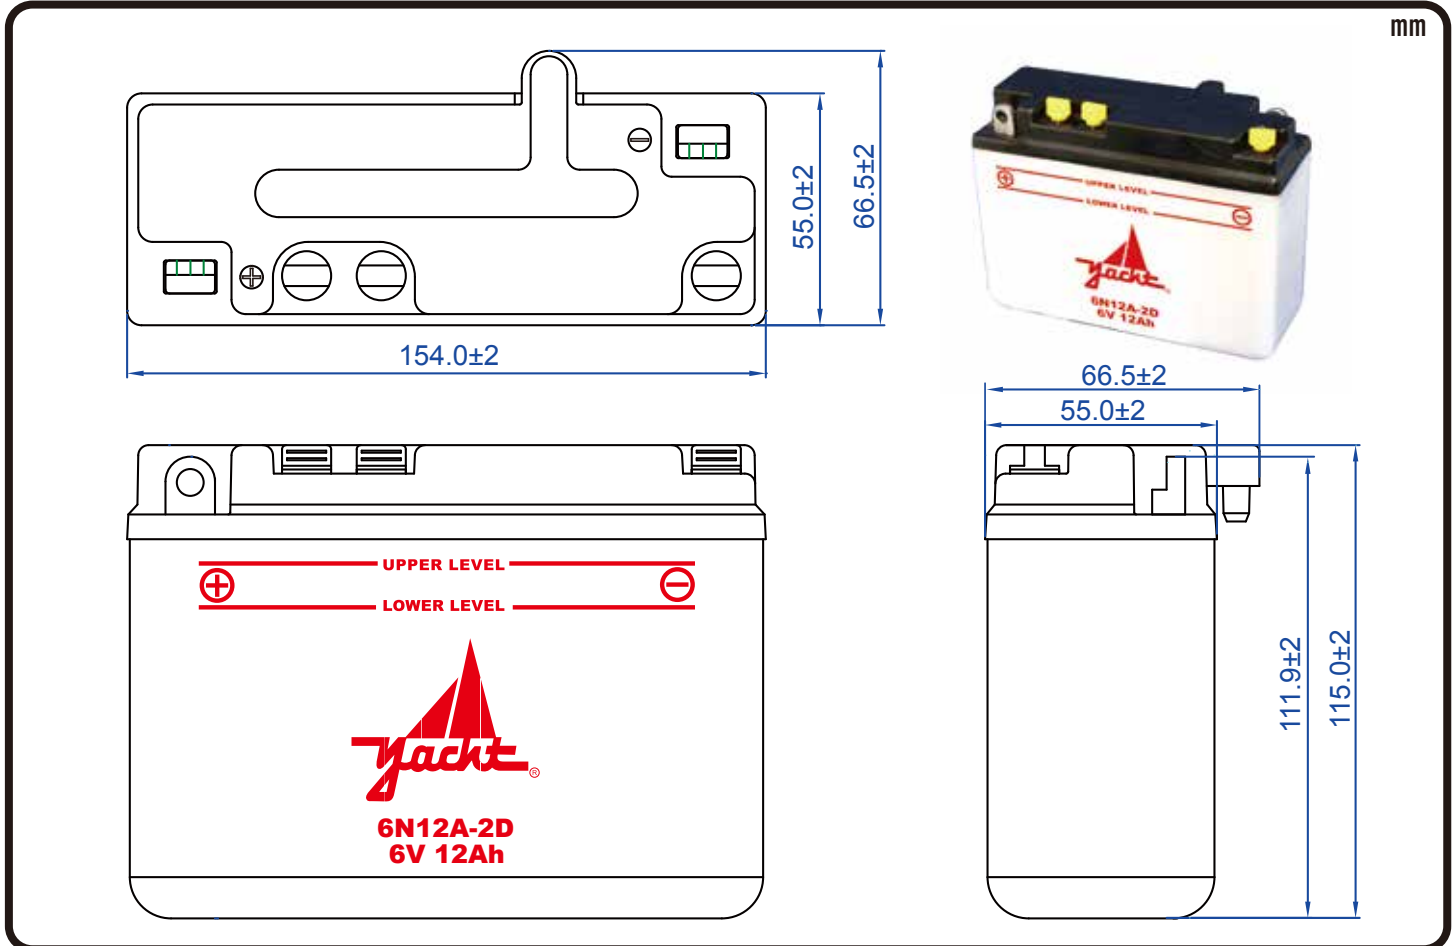

POWERSPORTS BATTERY

6-Volt Conventional Battery Series

6N12A-2D(B54-6A) 6V 12AH(10HR)

JIS
D5302

Specification

BATTERY TYPE NUMBER	VOLTAGE (V)	CAPACITY AH (10HR)	MAXIMUM DIMENSIONS						WEIGHT			
			MILLIMETERS(±2 mm)			INCHES (±1/16 in)			BATTERY ONLY		INCLUDE ACID AND PACKAGE	
			L	W	H	L	W	H	Kg	Lbs	Kg	Lbs
6N12A-2D	6	12	154	55	115	6 1/16	2 3/16	4 1/2	1.77	3.90	2.49	5.48

Dimension