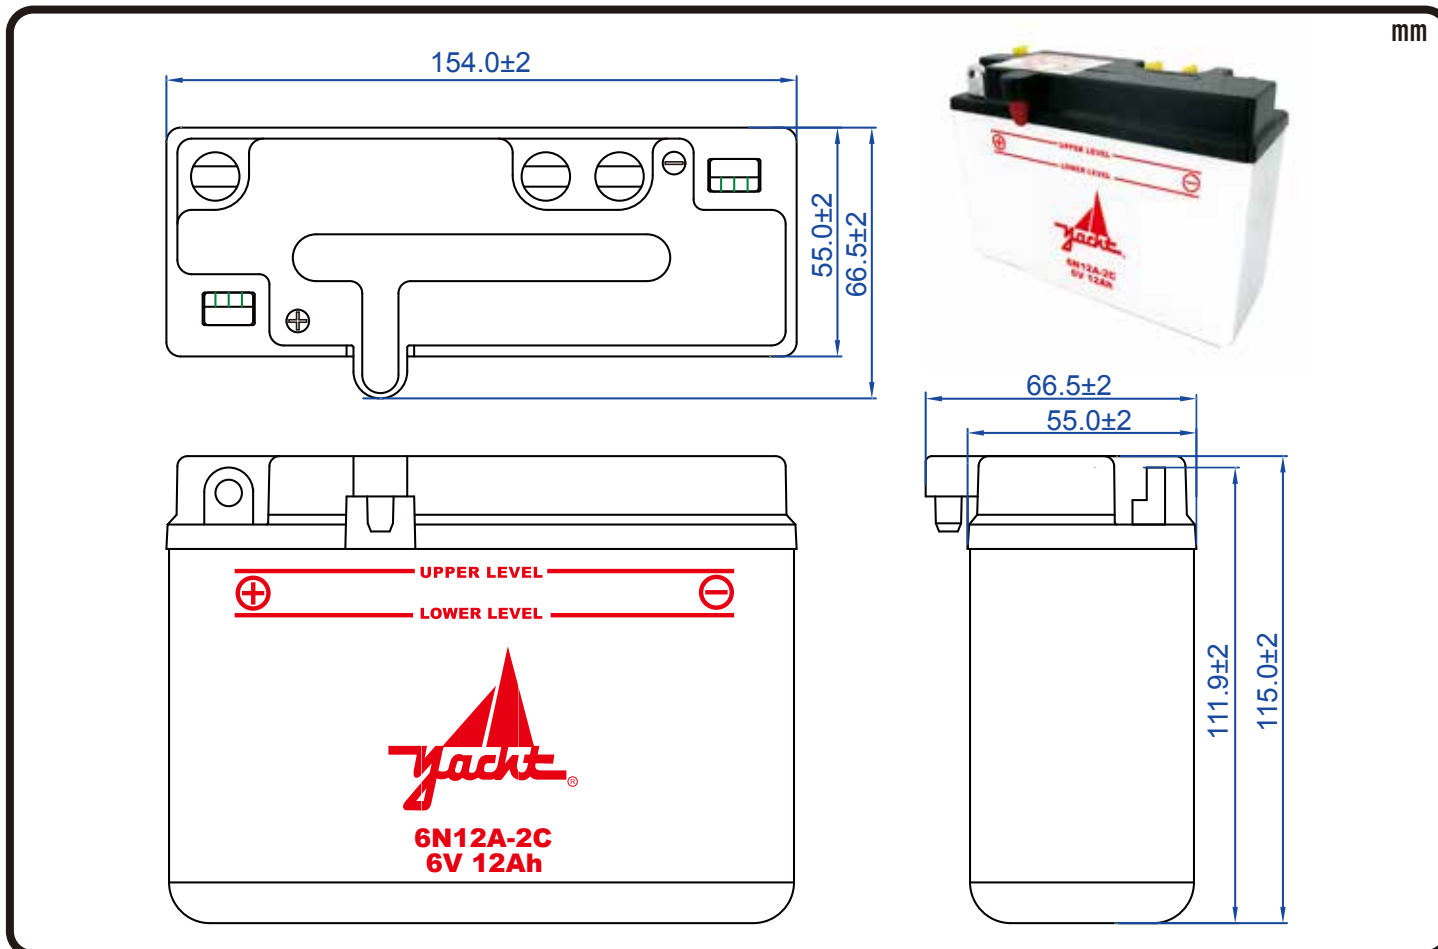

POWERSPORTS BATTERY

6-Volt Conventional Battery Series

6N12A-2C(B54-6) 6V 12AH(10HR)

JIS
D5302

Specification

BATTERY TYPE NUMBER	VOLTAGE (V)	CAPACITY AH (10HR)	MAXIMUM DIMENSIONS						WEIGHT			
			MILLIMETERS(±2 mm)			INCHES (±1/16 in)			BATTERY ONLY		INCLUDE ACID AND PACKAGE	
			L	W	H	L	W	H	Kg	Lbs	Kg	Lbs
6N12A-2C	6	12	154	55	115	6 1/16	2 3/16	4 1/2	1.77	3.90	2.49	5.48

Dimension