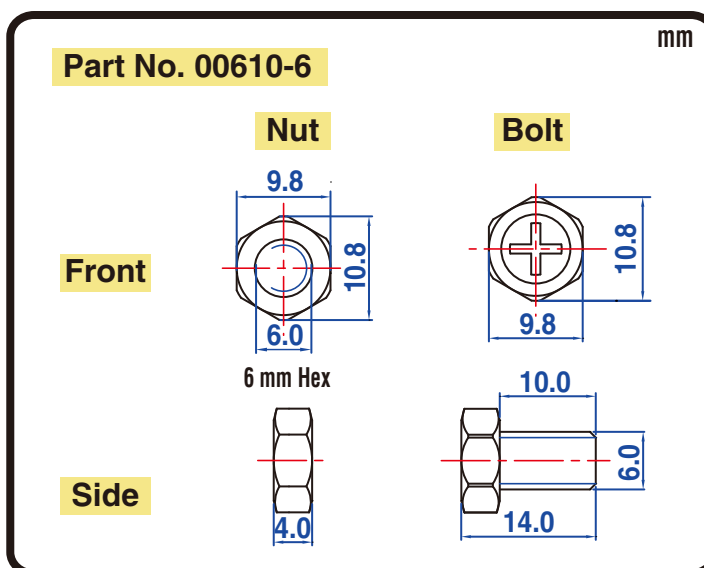

Nut & Bolt Hardware Kits

CORPORATE HEADQUARTERS (TAICHUNG, TAIWAN)

4F-5, No. 925, Sec. 4, Taiwan Blvd., Taichung, 40767 Taiwan, R.O.C.
Tel : 886-4-2358-0578 Fax : 886-4-2358-0059
sales@yacht-battery.com

YACHT BATTERY USA, INC.

Tel : 1-610-689-0443 Fax : 1-888-373-6466
Dave.Beidler@yacht-battery.com
Bruce.Ash@yacht-battery.com