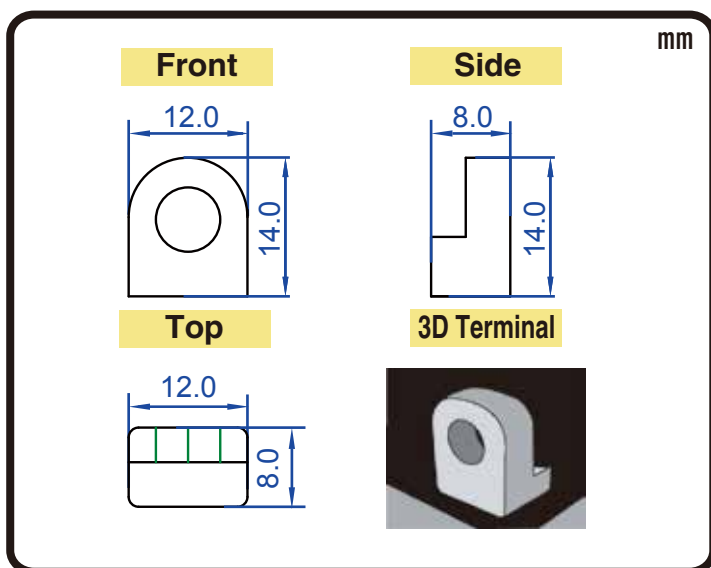

Terminal Configuration