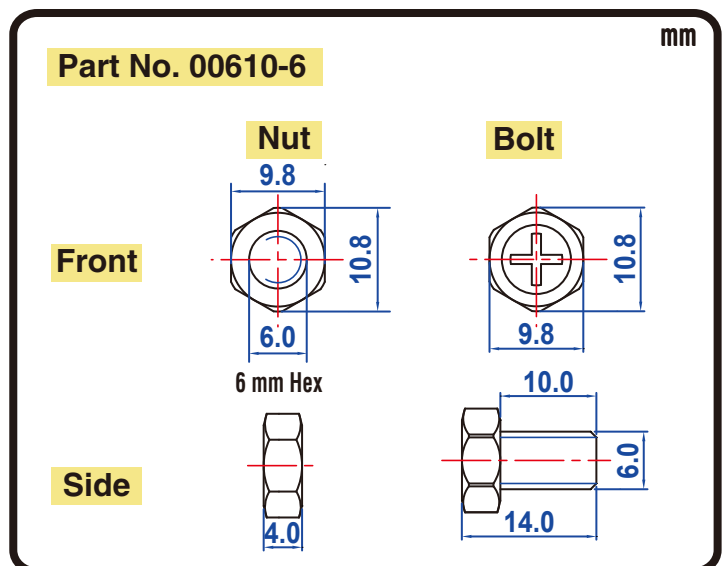

Nut & Bolt Hardware Kits

CORPORATE HEADQUARTERS (TAICHUNG, TAIWAN)

4F-5, No. 925, Sec. 4, Taiwan Blvd., Taichung, 40767 Taiwan, R.O.C.
Tel : 886-4-2358-0578 Fax : 886-4-2358-0059
sales@yacht-battery.com

YACHT BATTERY USA, INC.

Tel : 1-610-689-0443 Fax : 1-888-373-6466
Dave.Beidler@yacht-battery.com
Bruce.Ash@yacht-battery.com