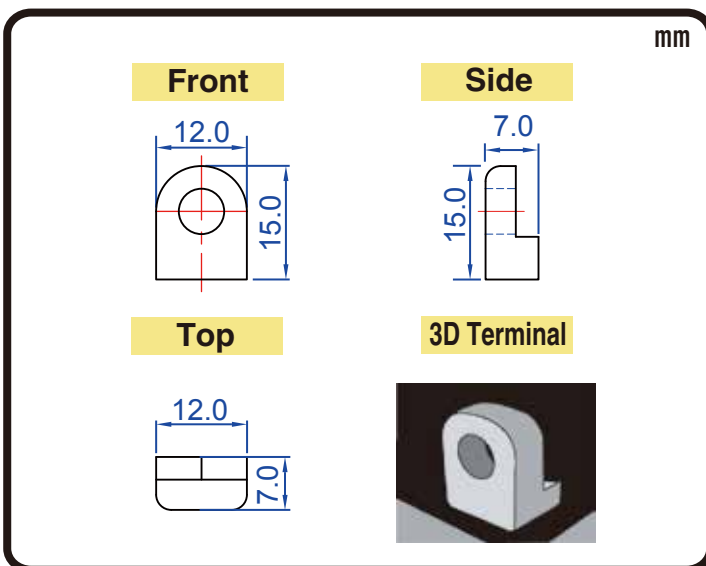

Terminal Configuration