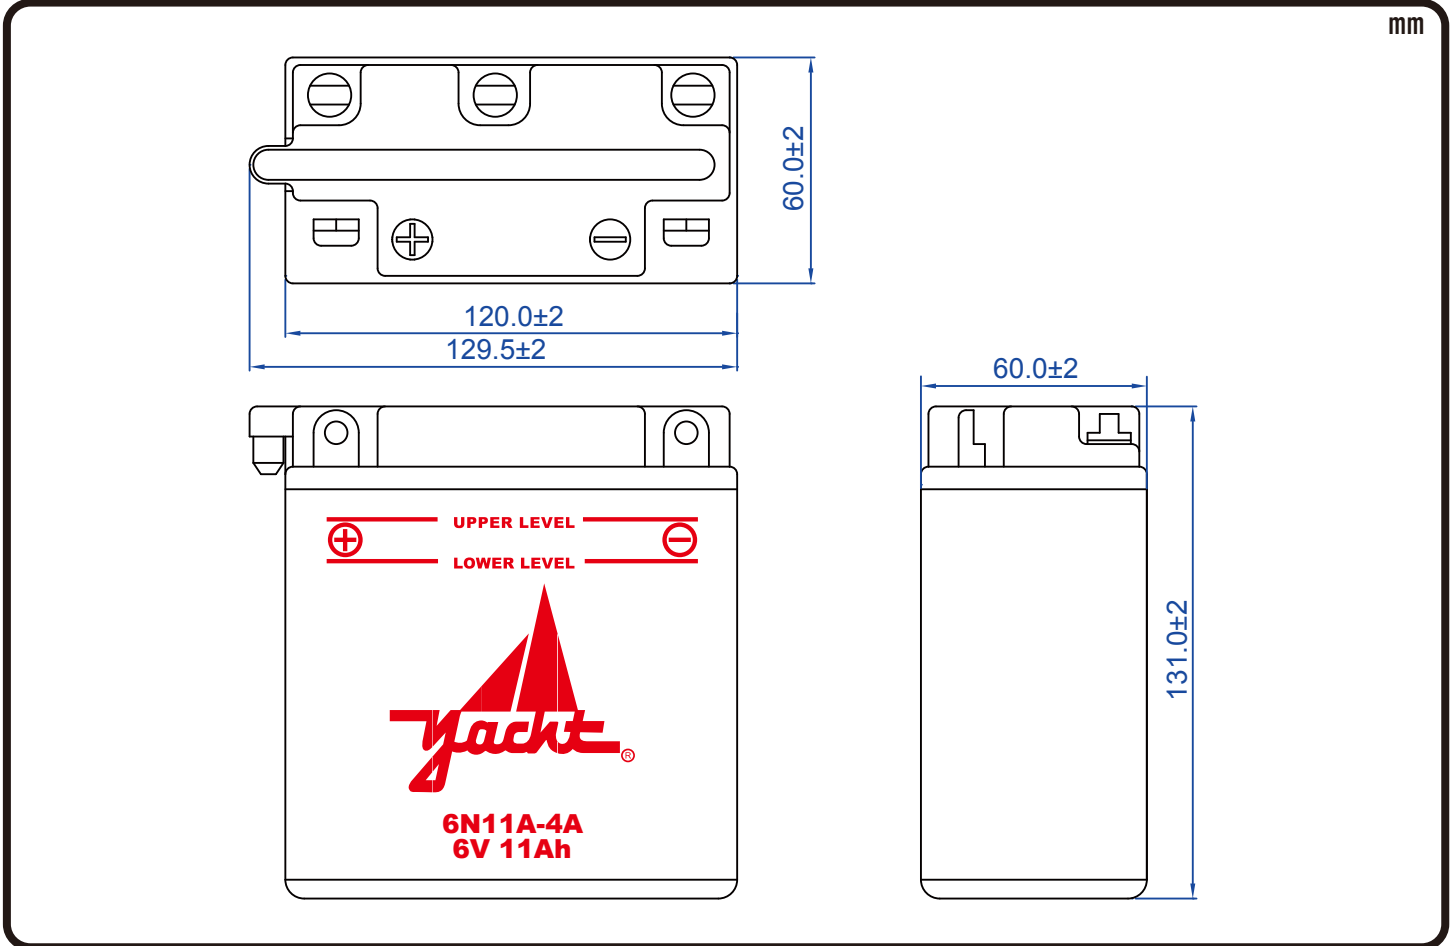

POWERSPORTS BATTERY

6-Volt Conventional Battery Series

6N11A-4A 6V 11AH(10HR)

JIS
D5302

Specification

BATTERY TYPE NUMBER	VOLTAGE (V)	CAPACITY AH (10HR)	MAXIMUM DIMENSIONS						WEIGHT			
			MILLIMETERS(±2 mm)			INCHES (±1/16 in)			BATTERY ONLY		INCLUDE ACID AND PACKAGE	
			L	W	H	L	W	H	Kg	Lbs	Kg	Lbs
6N11A-4A	6	11	120	60	131	4 11/16	2 3/8	5 1/8	1.60	3.52	2.77	6.10

Dimension