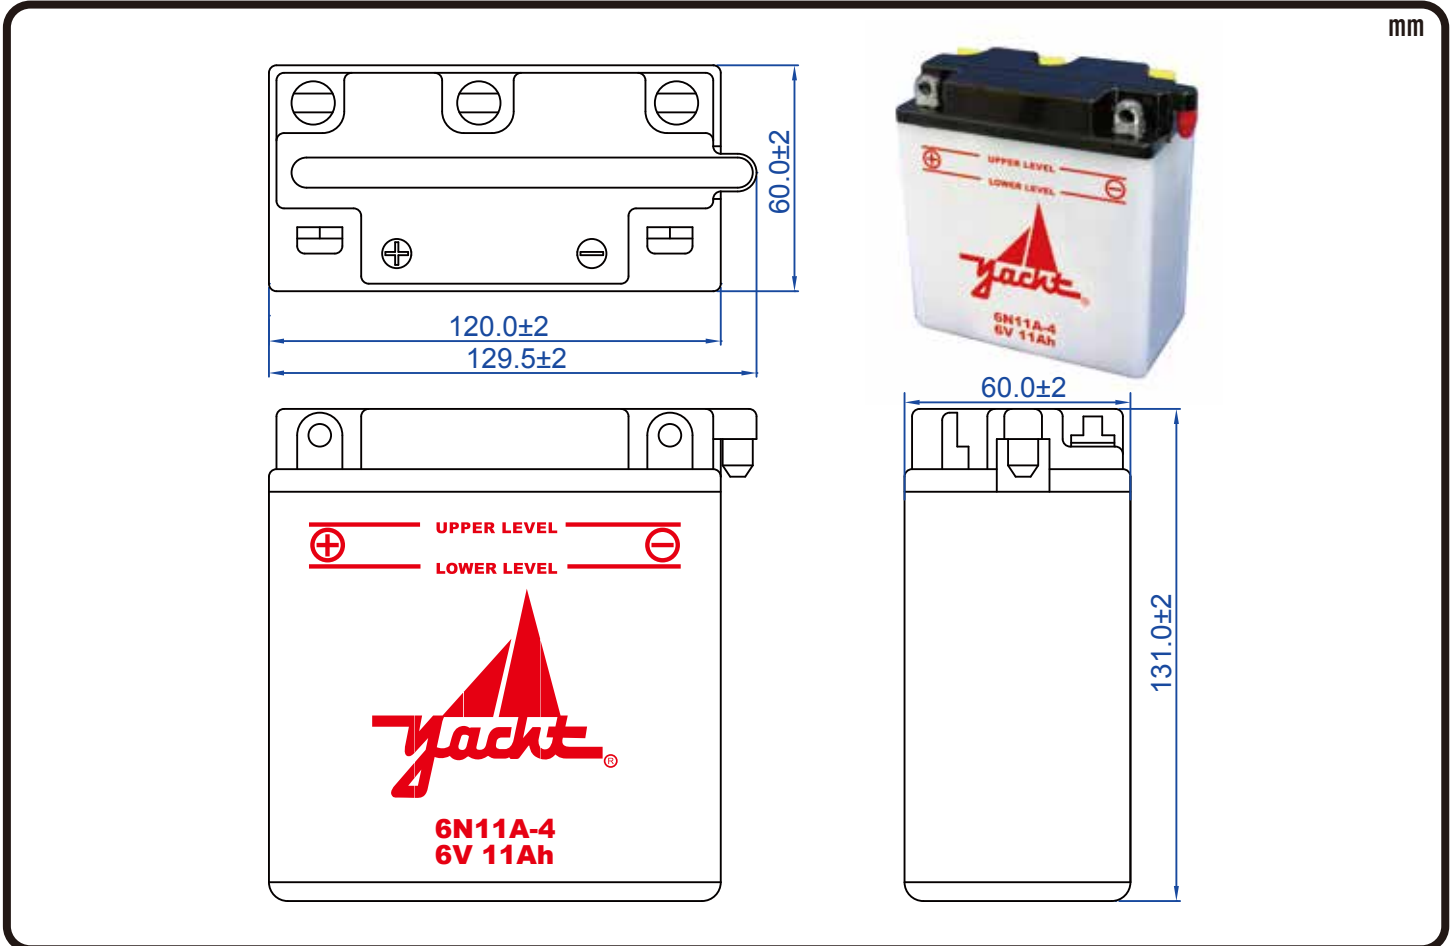

POWERSPORTS BATTERY

6-Volt Conventional Battery Series

6N11A-4 6V 11AH(10HR)

JIS
D5302

Specification

BATTERY TYPE NUMBER	VOLTAGE (V)	CAPACITY AH (10HR)	MAXIMUM DIMENSIONS						WEIGHT			
			MILLIMETERS(±2 mm)			INCHES (±1/16 in)			BATTERY ONLY		INCLUDE ACID AND PACKAGE	
			L	W	H	L	W	H	Kg	Lbs	Kg	Lbs
6N11A-4	6	11	120	60	131	4 11/16	2 3/8	5 1/8	1.60	3.52	2.77	6.10

Dimension