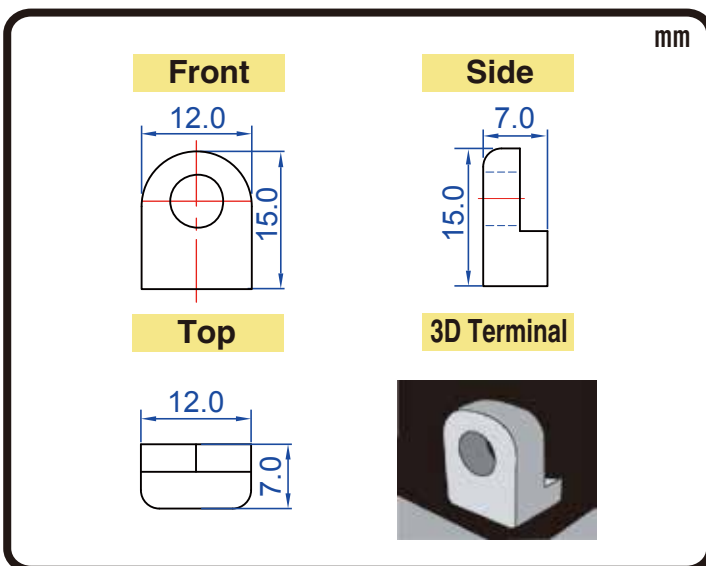

Terminal Configuration