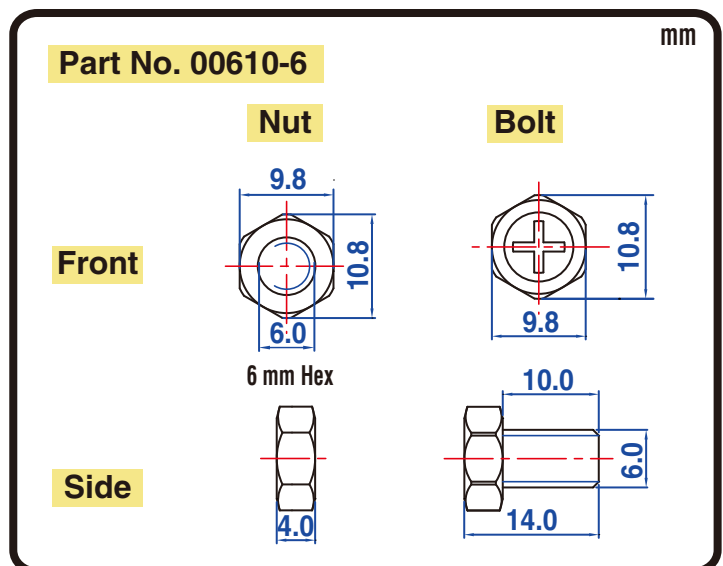

Nut & Bolt Hardware Kits

CORPORATE HEADQUARTERS (TAICHUNG, TAIWAN)

4F-5, No. 925, Sec. 4, Taiwan Blvd., Taichung, 40767 Taiwan, R.O.C.
Tel : 886-4-2358-0578 Fax : 886-4-2358-0059
sales@yacht-battery.com

YACHT BATTERY USA, INC.

Tel : 1-610-689-0443 Fax : 1-888-373-6466
Dave.Beidler@yacht-battery.com
Bruce.Ash@yacht-battery.com