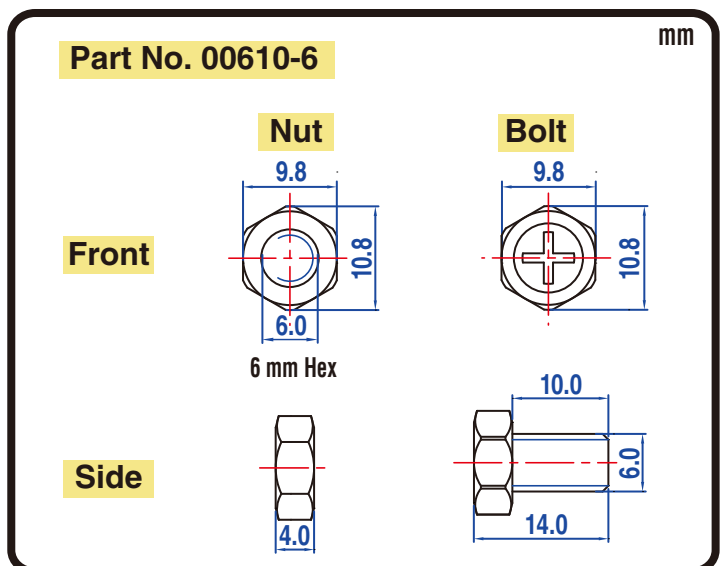

Nut & Bolt Hardware Kits

CORPORATE HEADQUARTERS (TAICHUNG, TAIWAN)

4F-5, No. 925, Sec. 4, Taiwan Blvd., Taichung, 40767 Taiwan, R.O.C.
Tel : 886-4-2358-0578 Fax : 886-4-2358-0059
sales@yacht-battery.com

YACHT BATTERY USA, INC.

Tel : 1-610-689-0443 Fax : 1-888-373-6466
Dave.Beidler@yacht-battery.com
Bruce.Ash@yacht-battery.com