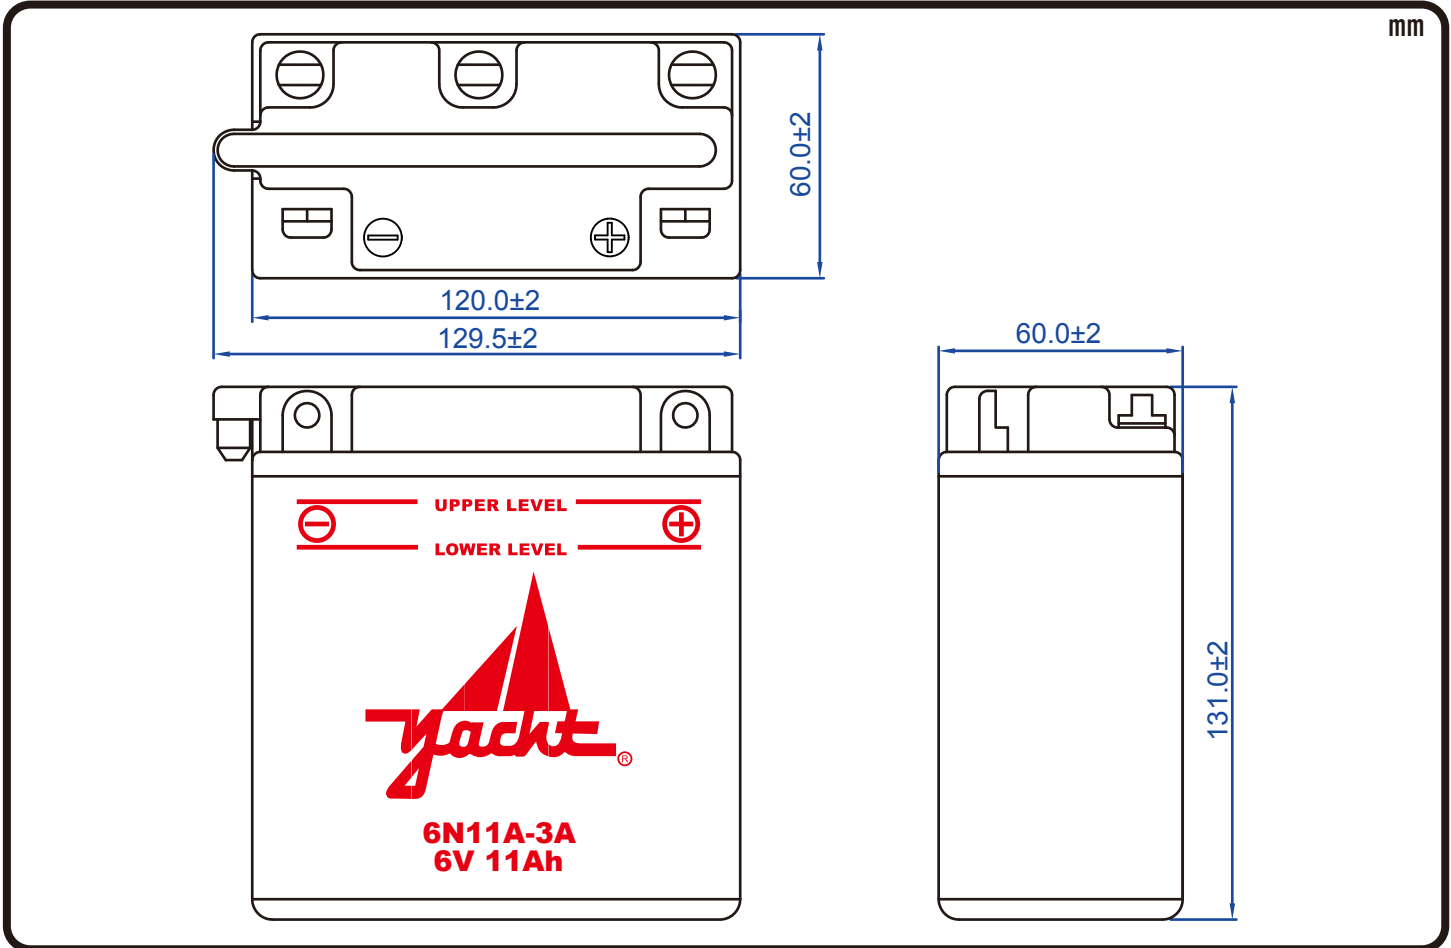

### Specification

BATTERY TYPE NUMBER	VOLTAGE (V)	CAPACITY AH (10HR)	MAXIMUM DIMENSIONS						WEIGHT			
			MILLIMETERS(±2 mm)			INCHES (±1/16 in)			BATTERY ONLY		INCLUDE ACID AND PACKAGE	
			L	W	H	L	W	H	Kg	Lbs	Kg	Lbs
6N11A-3A	6	11	120	60	131	4 11/16	2 3/8	5 1/8	1.60	3.52	2.77	6.10

### Dimension