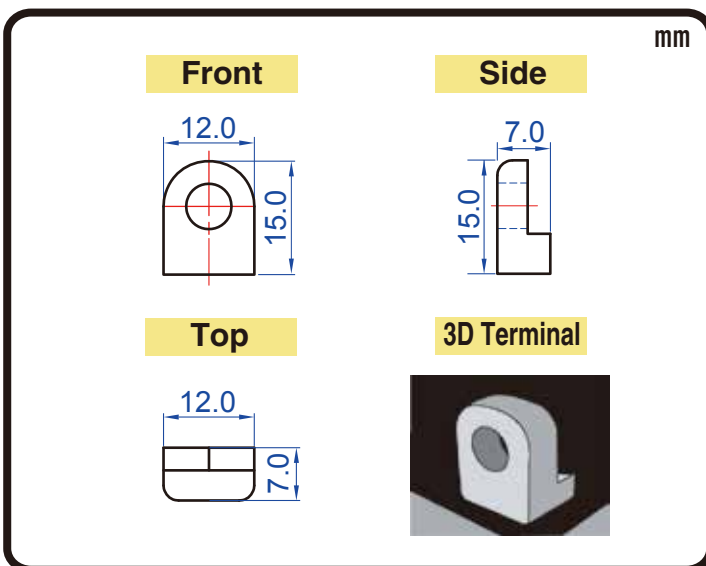

Terminal Configuration