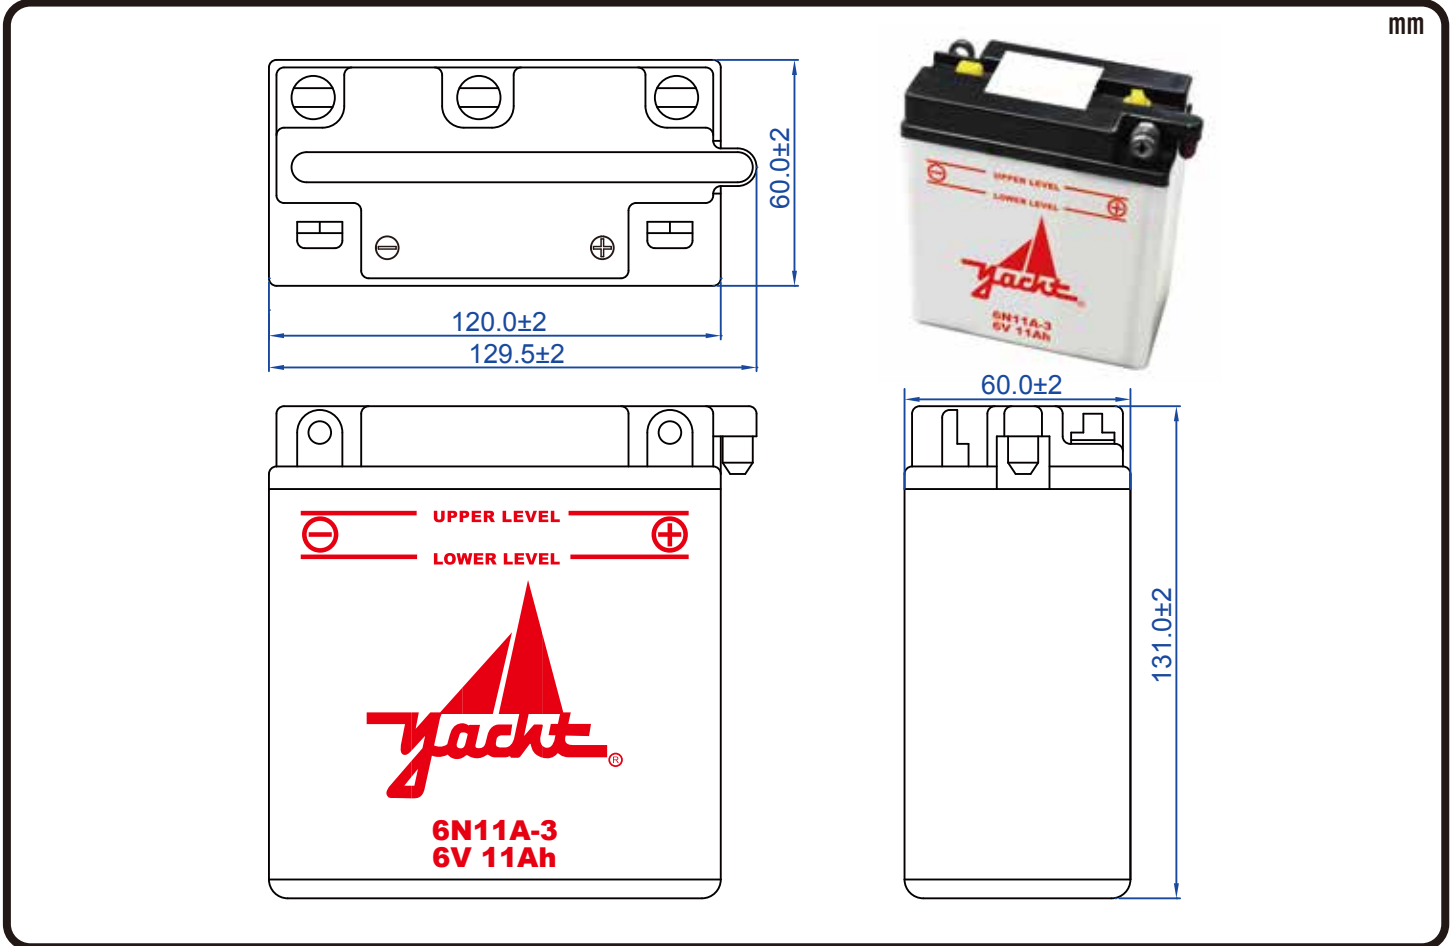

#### Specification

BATTERY TYPE NUMBER	VOLTAGE (V)	CAPACITY AH (10HR)	MAXIMUM DIMENSIONS						WEIGHT			
			MILLIMETERS(±2 mm)			INCHES (±1/16 in)			BATTERY ONLY		INCLUDE ACID AND PACKAGE	
			L	W	H	L	W	H	Kg	Lbs	Kg	Lbs
6N11A-3	6	11	120	60	131	4 11/16	2 3/8	5 1/8	1.60	3.52	2.77	6.10

#### Dimension