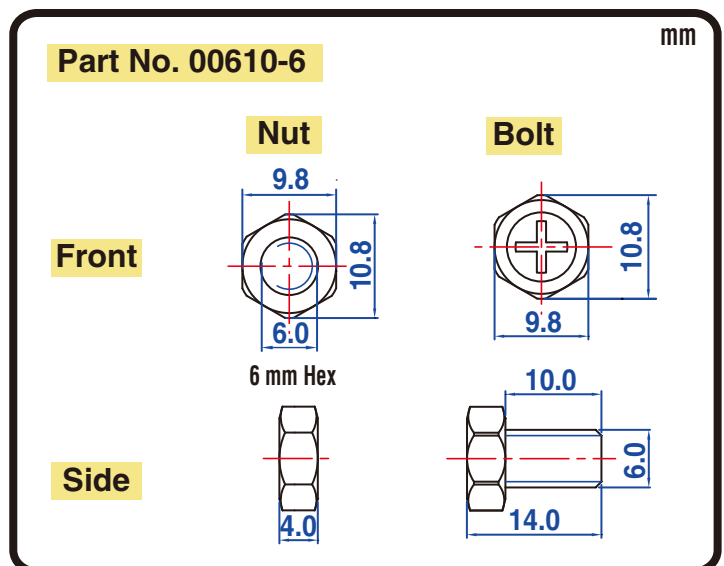

Nut & Bolt Hardware Kits

CORPORATE HEADQUARTERS (TAICHUNG, TAIWAN)

4F-5, No. 925, Sec. 4, Taiwan Blvd., Taichung, 40767 Taiwan, R.O.C.
Tel : 886-4-2358-0578 Fax : 886-4-2358-0059
sales@yacht-battery.com

YACHT BATTERY USA, INC.

Tel : 1-610-689-0443 Fax : 1-888-373-6466
Dave.Beidler@yacht-battery.com
Bruce.Ash@yacht-battery.com