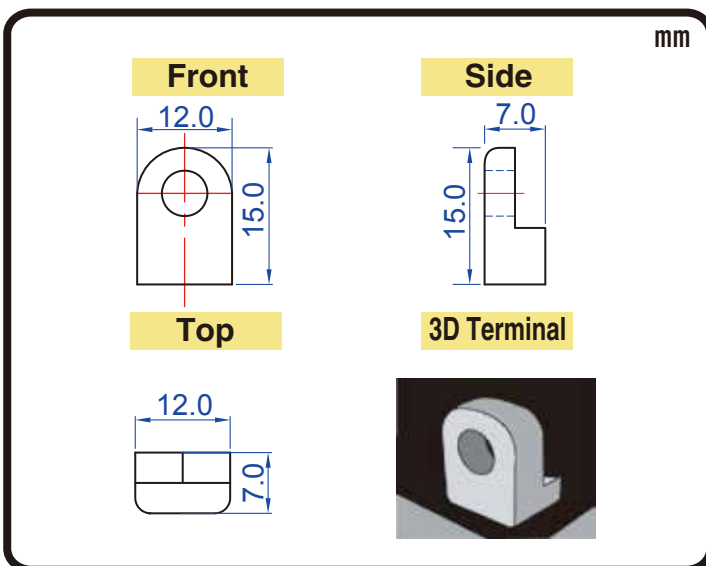

Terminal Configuration