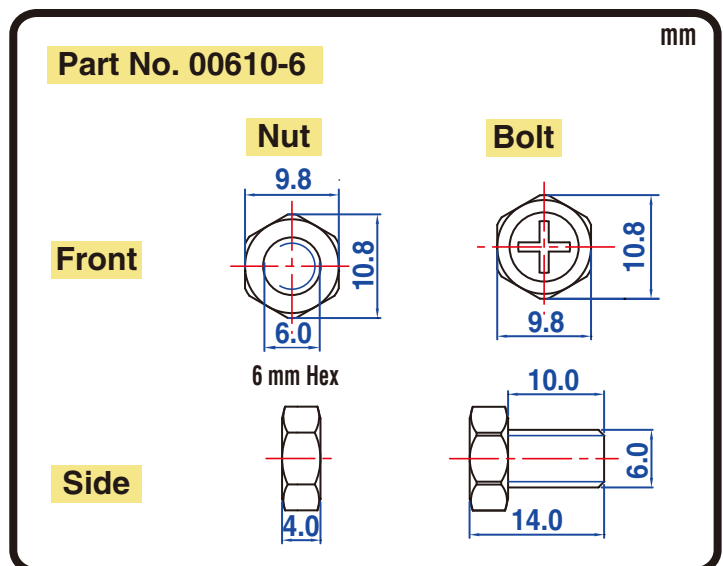

Nut & Bolt Hardware Kits

CORPORATE HEADQUARTERS (TAICHUNG, TAIWAN)

4F-5, No. 925, Sec. 4, Taiwan Blvd., Taichung, 40767 Taiwan, R.O.C.
Tel : 886-4-2358-0578 Fax : 886-4-2358-0059
sales@yacht-battery.com

YACHT BATTERY USA, INC.

Tel : 1-610-689-0443 Fax : 1-888-373-6466
Dave.Beidler@yacht-battery.com
Bruce.Ash@yacht-battery.com