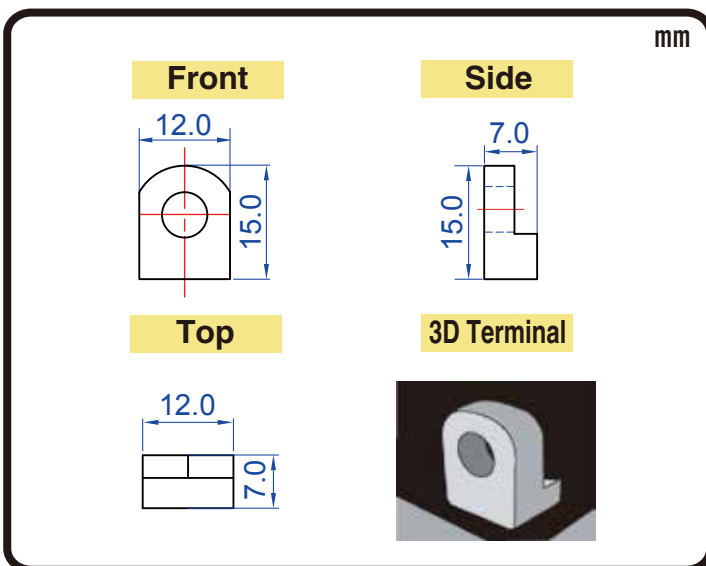

Terminal Configuration