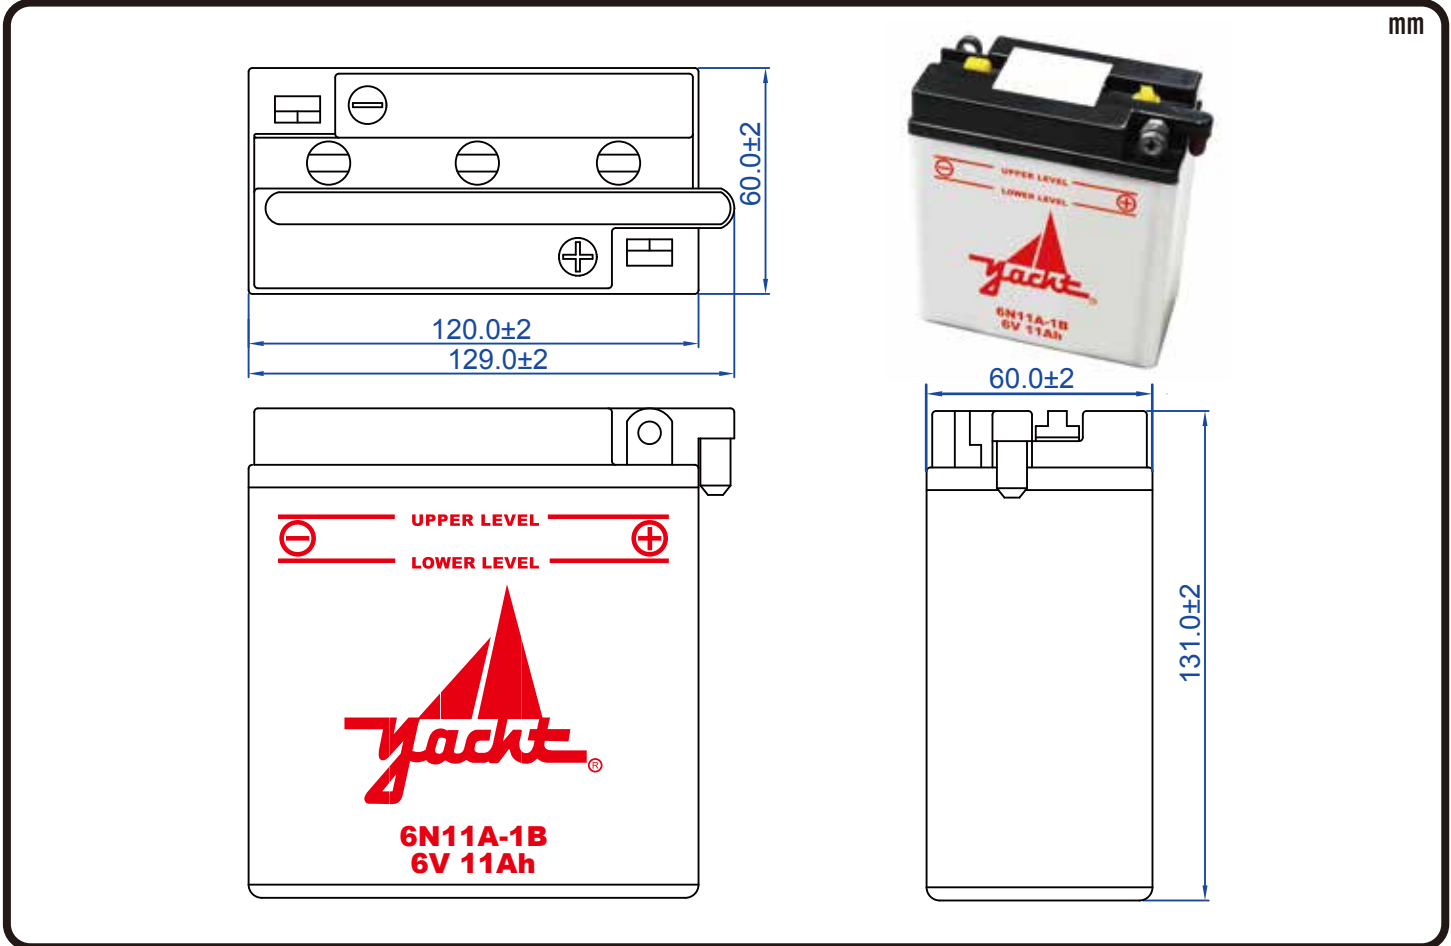

POWERSPORTS BATTERY

6-Volt Conventional Battery Series

6N11A-1B(6N12AH) 6V 11AH(10HR)

JIS D5302

Specification

BATTERY TYPE NUMBER	VOLTAGE (V)	CAPACITY AH (10HR)	MAXIMUM DIMENSIONS						WEIGHT			
			MILLIMETERS(±2 mm)			INCHES (±1/16 in)			BATTERY ONLY		INCLUDE ACID AND PACKAGE	
			L	W	H	L	W	H	Kg	Lbs	Kg	Lbs
6N11A-1B	6	11	120	60	131	4 11/16	2 3/8	5 1/8	1.60	3.52	2.77	6.10

Dimension