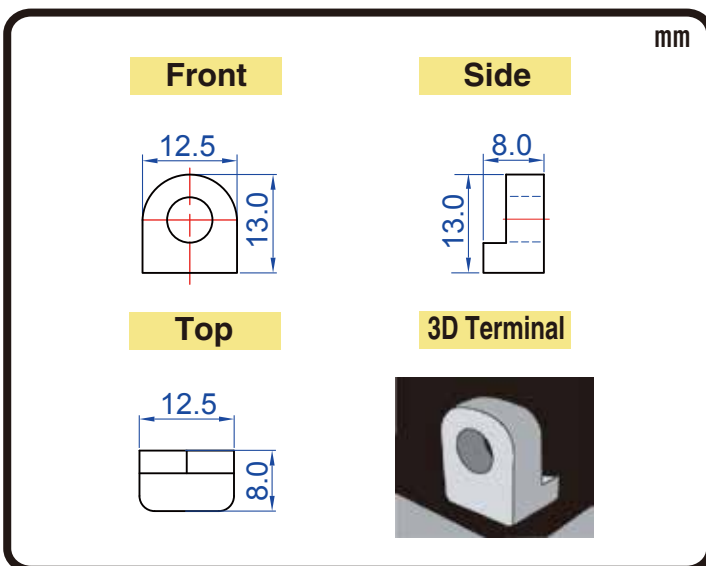

Terminal Configuration