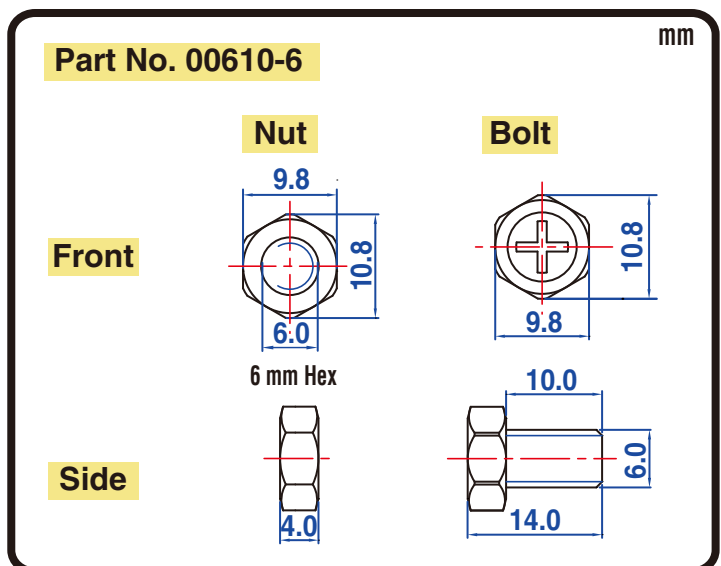

Nut & Bolt Hardware Kits

CORPORATE HEADQUARTERS (TAICHUNG, TAIWAN)

4F-5, No. 925, Sec. 4, Taiwan Blvd., Taichung, 40767 Taiwan, R.O.C.
Tel : 886-4-2358-0578 Fax : 886-4-2358-0059
sales@yacht-battery.com

YACHT BATTERY USA, INC.

Tel : 1-610-689-0443 Fax : 1-888-373-6466
Dave.Beidler@yacht-battery.com
Bruce.Ash@yacht-battery.com