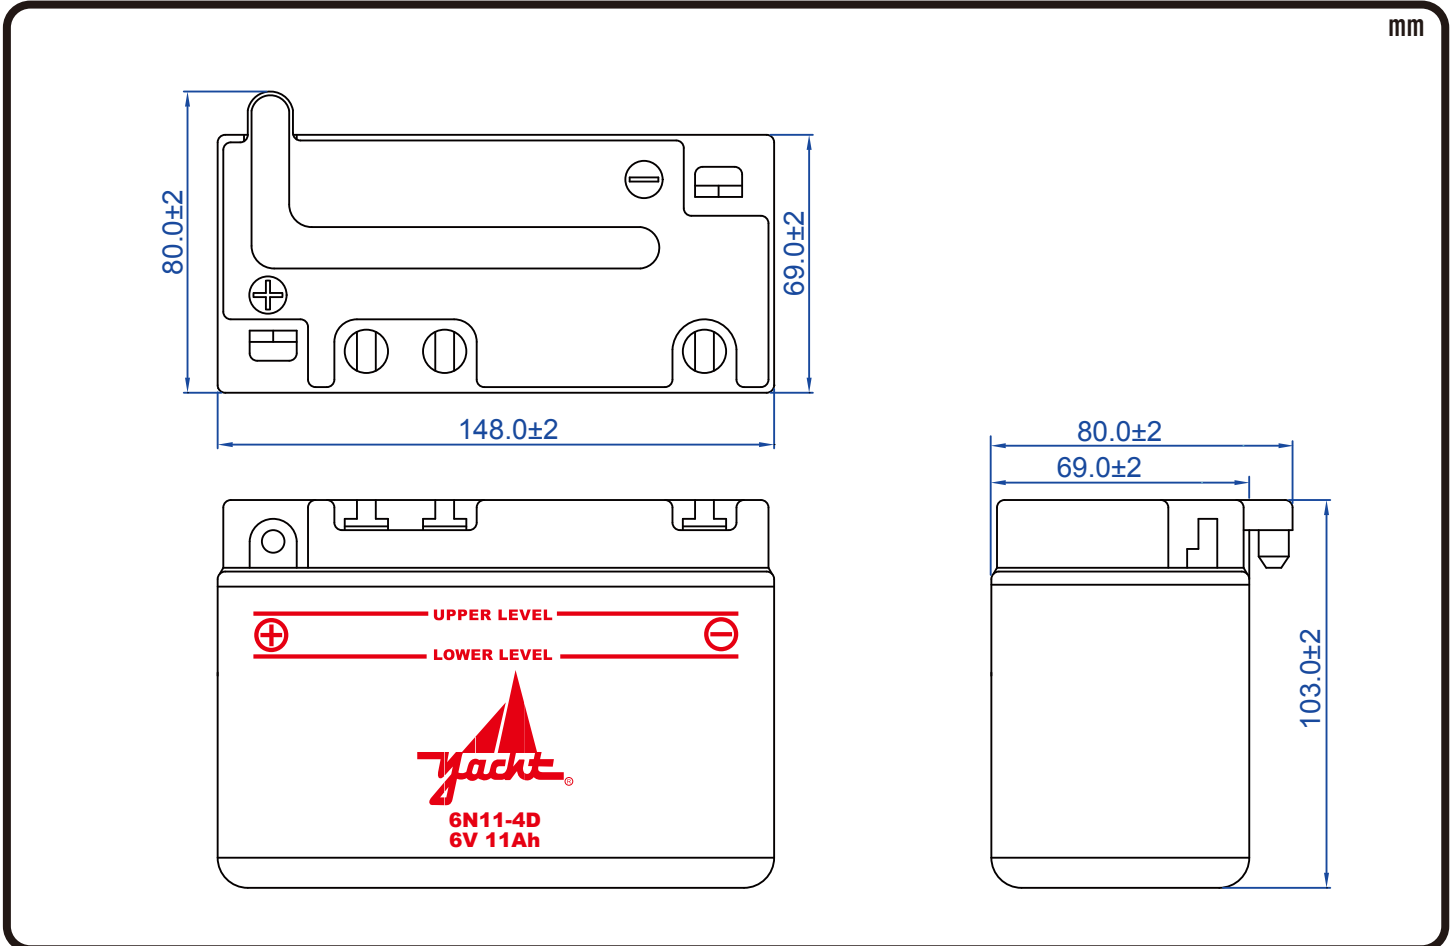

POWERSPORTS BATTERY

6-Volt Conventional Battery Series

6N11-4D 6V 11AH(10HR)

JIS D5302

Specification

BATTERY TYPE NUMBER	VOLTAGE (V)	CAPACITY AH (10HR)	MAXIMUM DIMENSIONS						WEIGHT			
			MILLIMETERS(±2 mm)			INCHES (±1/16 in)			BATTERY ONLY		INCLUDE ACID AND PACKAGE	
			L	W	H	L	W	H	Kg	Lbs	Kg	Lbs
6N11-4D	6	11	148	69	103	5 13/16	2 11/16	4 1/16	1.50	3.30	2.48	5.46

Dimension