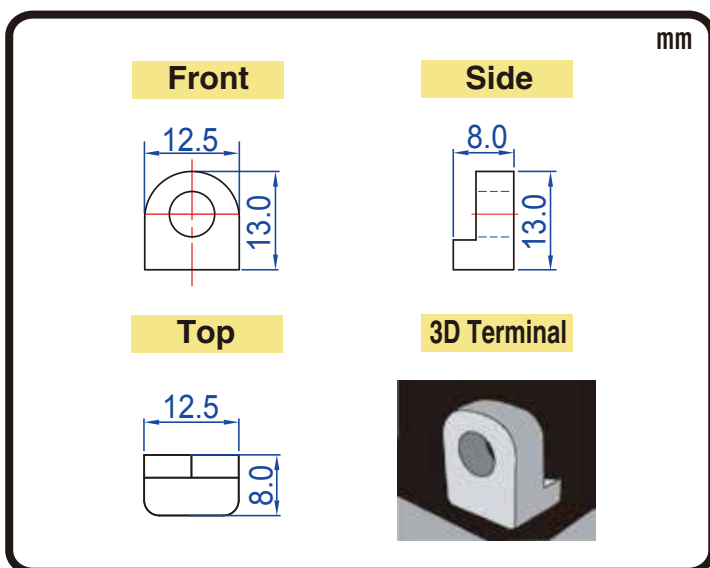

Terminal Configuration