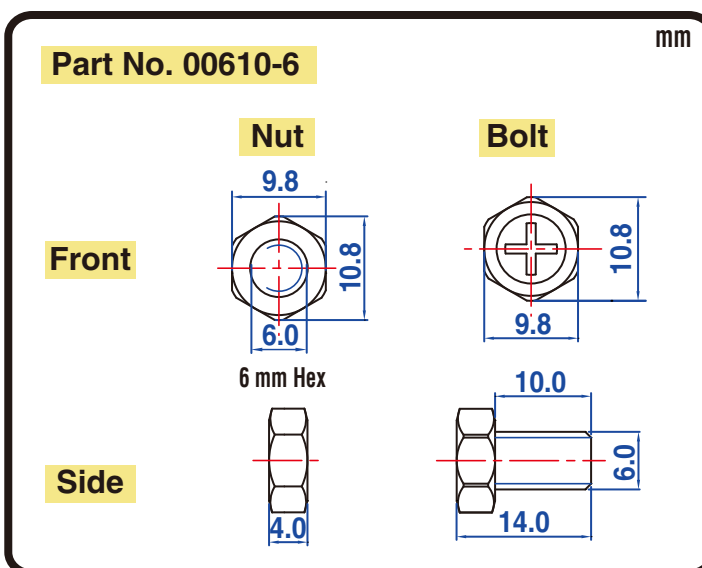

Nut & Bolt Hardware Kits

CORPORATE HEADQUARTERS (TAICHUNG, TAIWAN)

4F-5, No. 925, Sec. 4, Taiwan Blvd., Taichung, 40767 Taiwan, R.O.C.
Tel : 886-4-2358-0578 Fax : 886-4-2358-0059
sales@yacht-battery.com

YACHT BATTERY USA, INC.

Tel : 1-610-689-0443 Fax : 1-888-373-6466
Dave.Beidler@yacht-battery.com
Bruce.Ash@yacht-battery.com