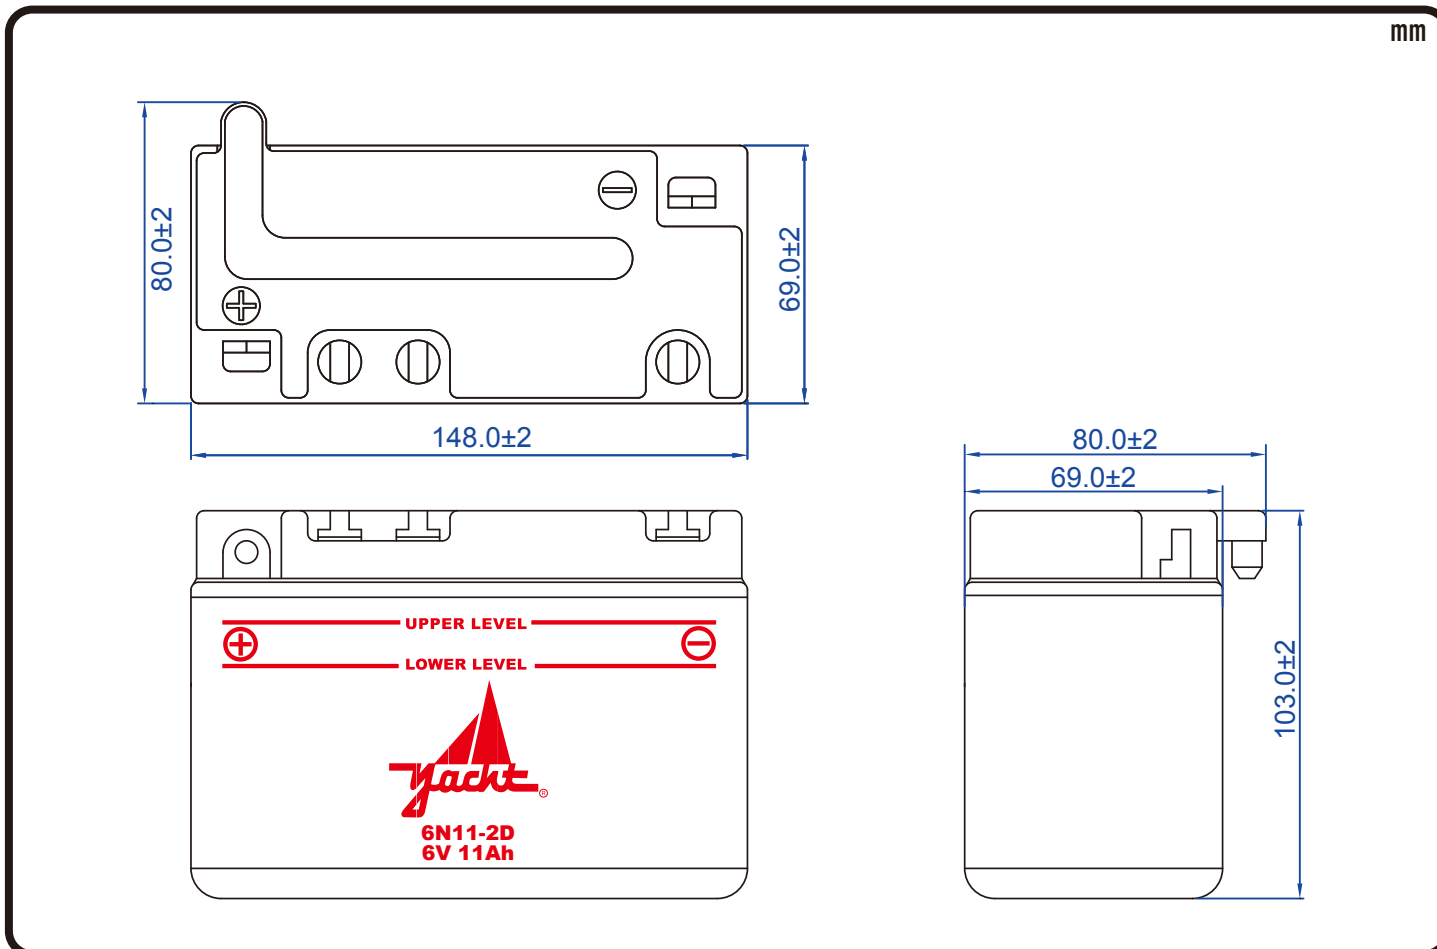

POWERSPORTS BATTERY

6-Volt Conventional Battery Series

6N11-2D 6V 11AH(10HR)

JIS
D5302

Specification

BATTERY TYPE NUMBER	VOLTAGE (V)	CAPACITY AH (10HR)	MAXIMUM DIMENSIONS						WEIGHT			
			MILLIMETERS(±2 mm)			INCHES (±1/16 in)			BATTERY ONLY		INCLUDE ACID AND PACKAGE	
			L	W	H	L	W	H	Kg	Lbs	Kg	Lbs
6N11-2D	6	11	148	69	103	5 13/16	2 11/16	4 1/16	1.50	3.30	2.48	5.46

Dimension