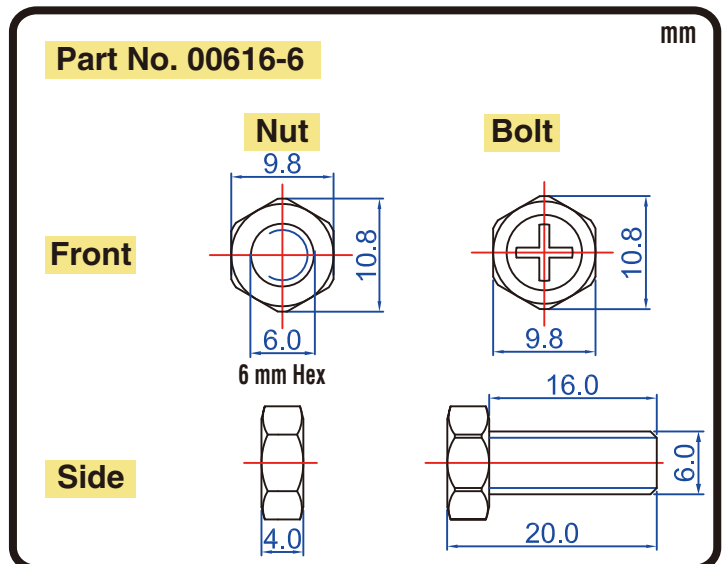

Nut & Bolt Hardware Kits

CORPORATE HEADQUARTERS (TAICHUNG, TAIWAN)
4F-5, No. 925, Sec. 4, Taiwan Blvd., Taichung, 40767 Taiwan, R.O.C.
Tel : 886-4-2358-0578 Fax : 886-4-2358-0059
sales@yacht-battery.com

YACHT BATTERY USA, INC.
Tel : 1-610-689-0443 Fax : 1-888-373-6466
Dave.Beidler@yacht-battery.com
Bruce.Ash@yacht-battery.com