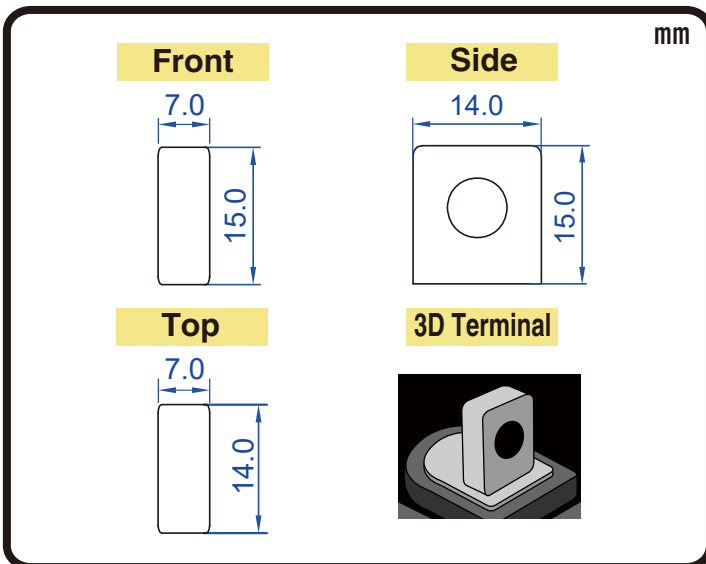

Terminal Configuration