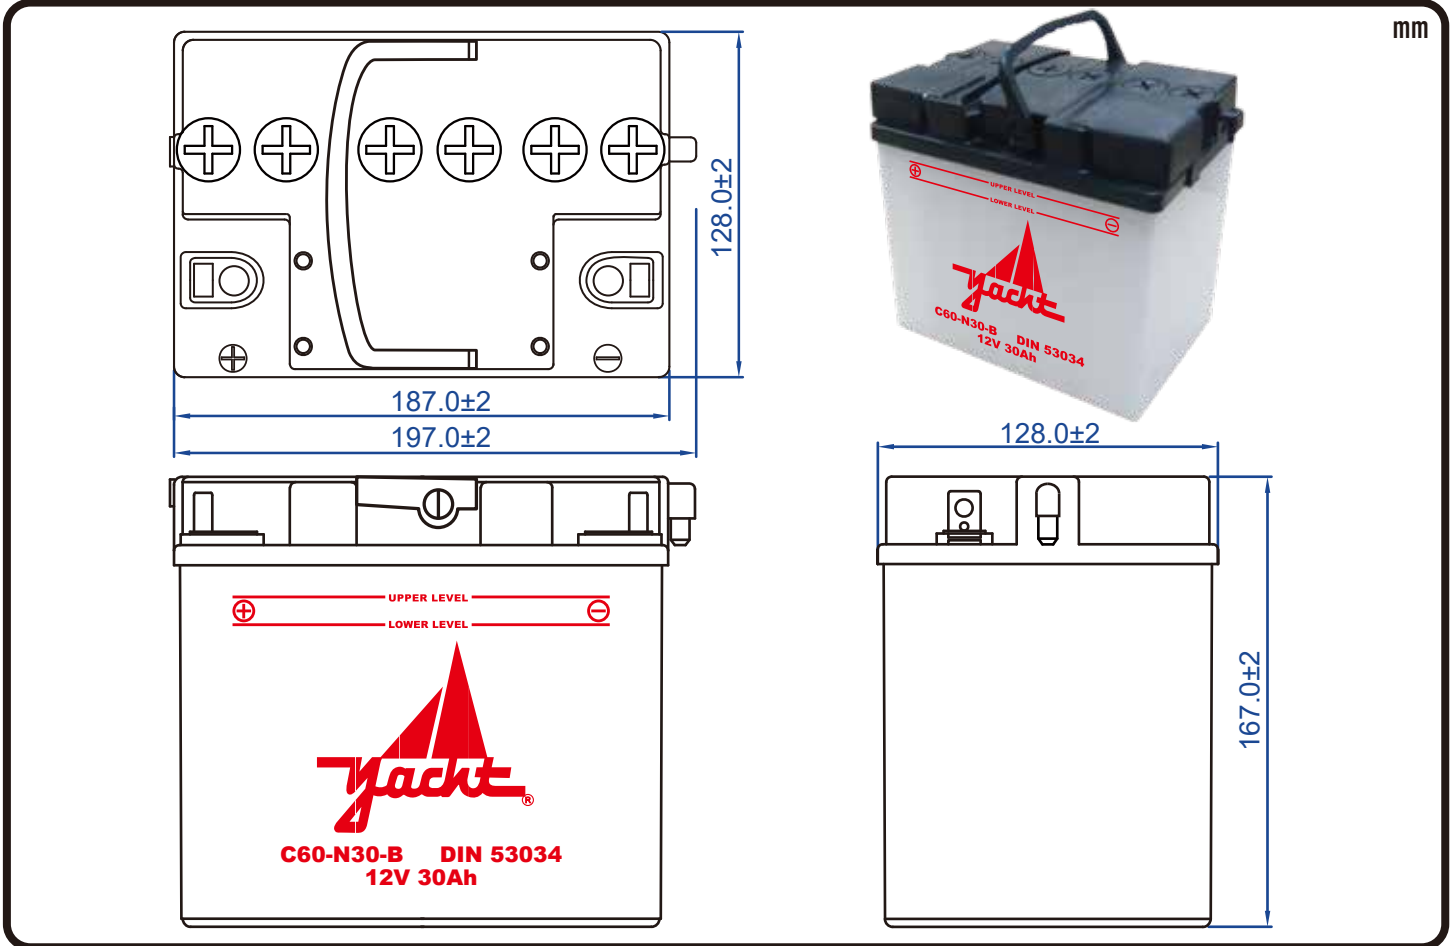

POWERSPORTS BATTERY 12-Volt DIN Conventional Battery Series

53034(C60-N30-B) W/Handle 12V 30AH(20HR)

JIS
D5302

Specification

BATTERY TYPE NUMBER	VOLTAGE (V)	CAPACITY AH (20HR)	MAXIMUM DIMENSIONS						WEIGHT			
			MILLIMETERS(±2 mm)			INCHES (±1/16 in)			BATTERY ONLY		INCLUDE ACID AND PACKAGE	
			L	W	H	L	W	H	Kg	Lbs	Kg	Lbs
53034	12	30	187	128	167	7 5/16	5	6 9/16	7.15	15.75	10.24	22.56

Dimension