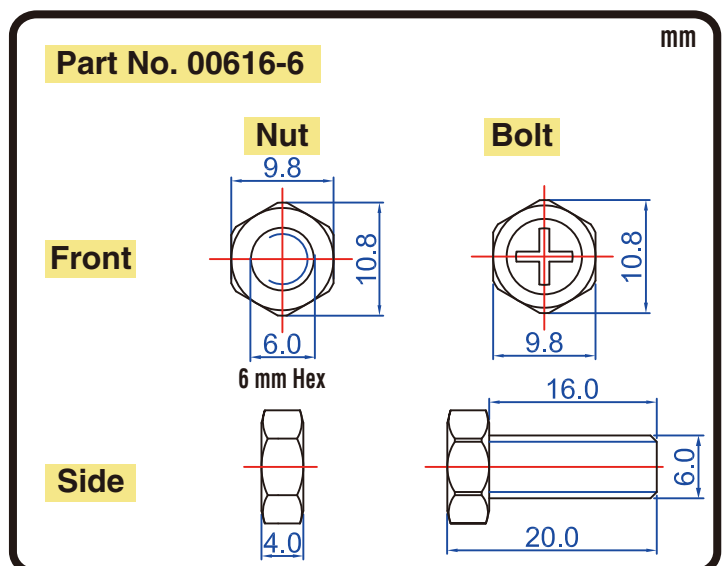

POWERSPORTS BATTERY 12-Volt DIN Conventional Battery Series

53030(C60-N30L-B) 12V 30AH(20HR)

JIS
D5302

Specification

BATTERY TYPE NUMBER	VOLTAGE (V)	CAPACITY AH (20HR)	MAXIMUM DIMENSIONS						WEIGHT			
			MILLIMETERS(±2 mm)			INCHES (±1/16 in)			BATTERY ONLY		INCLUDE ACID AND PACKAGE	
			L	W	H	L	W	H	Kg	Lbs	Kg	Lbs
53030	12	30	187	128	167	7 5/16	5	6 9/16	7.15	15.75	10.24	22.56

Dimension

Terminal Configuration

Nut & Bolt Hardware Kits

CORPORATE HEADQUARTERS (TAICHUNG, TAIWAN)
 4F-5, No. 925, Sec. 4, Taiwan Blvd., Taichung, 40767 Taiwan, R.O.C.
 Tel : 886-4-2358-0578 Fax : 886-4-2358-0059
 sales@yacht-battery.com