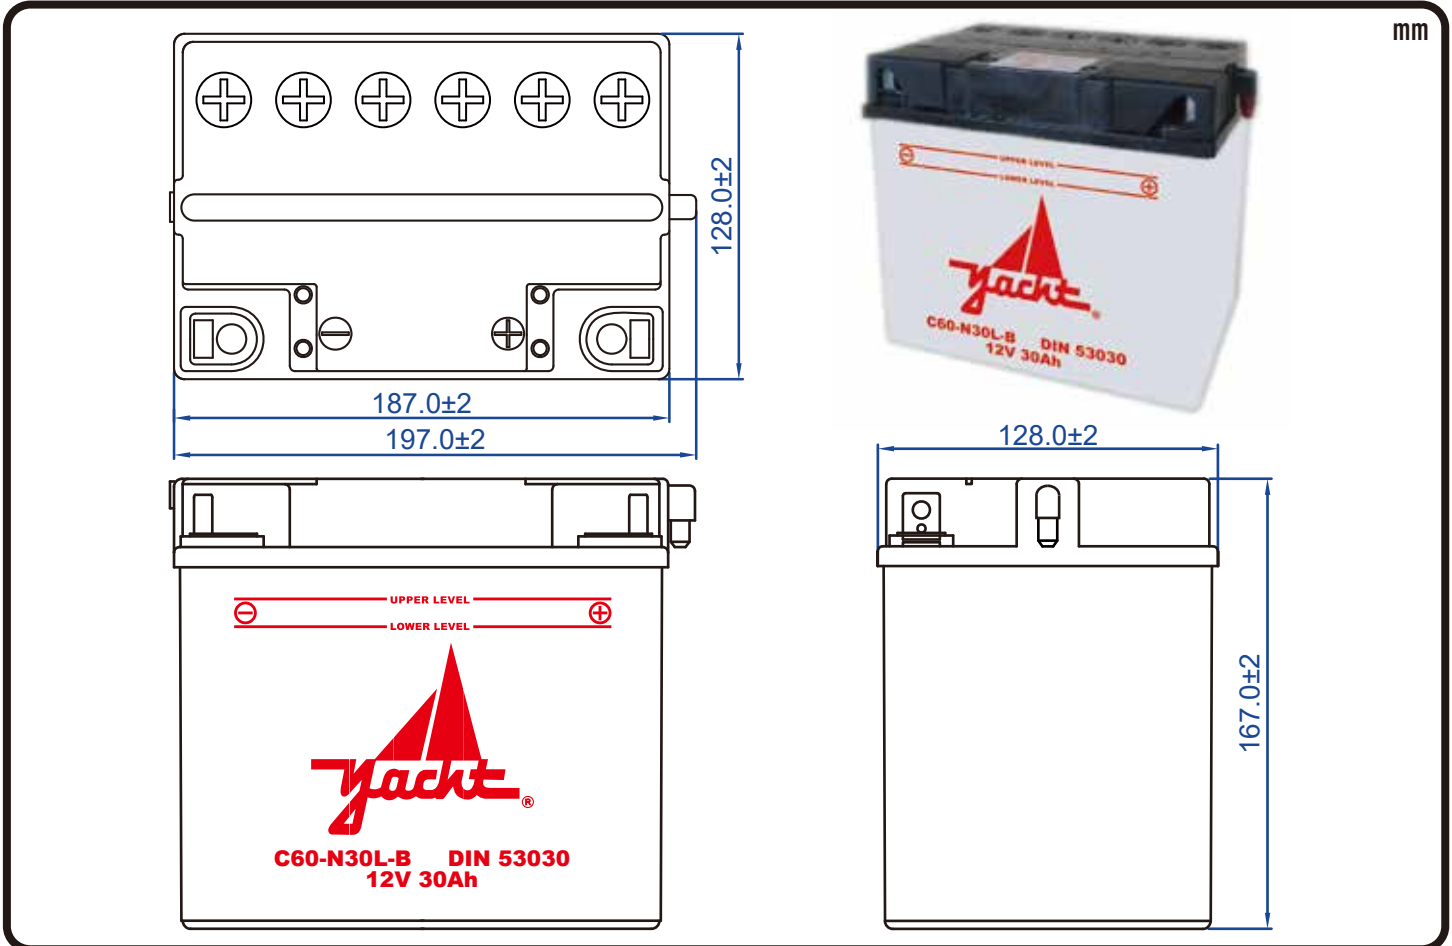

POWERSPORTS BATTERY 12-Volt DIN Conventional Battery Series

53030(C60-N30L-B) 12V 30AH(20HR)

JIS
D5302

Specification

BATTERY TYPE NUMBER	VOLTAGE (V)	CAPACITY AH (20HR)	MAXIMUM DIMENSIONS						WEIGHT			
			MILLIMETERS(±2 mm)			INCHES (±1/16 in)			BATTERY ONLY		INCLUDE ACID AND PACKAGE	
			L	W	H	L	W	H	Kg	Lbs	Kg	Lbs
53030	12	30	187	128	167	7 5/16	5	6 9/16	7.15	15.75	10.24	22.56

Dimension