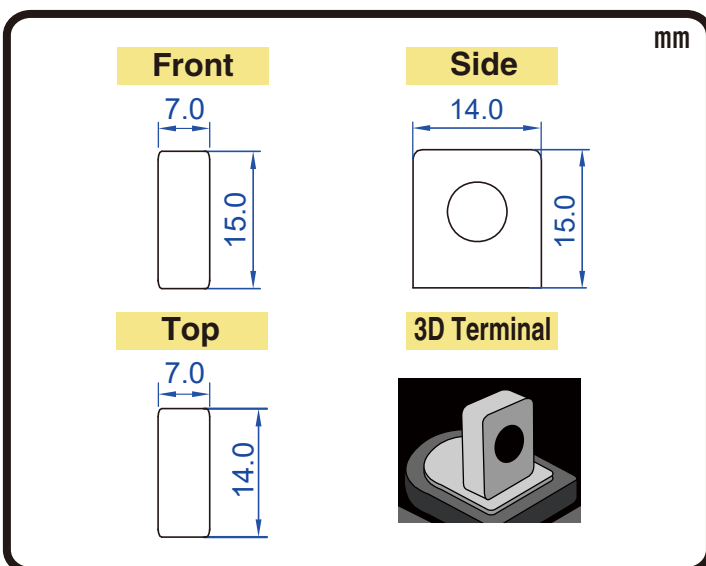

Terminal Configuration