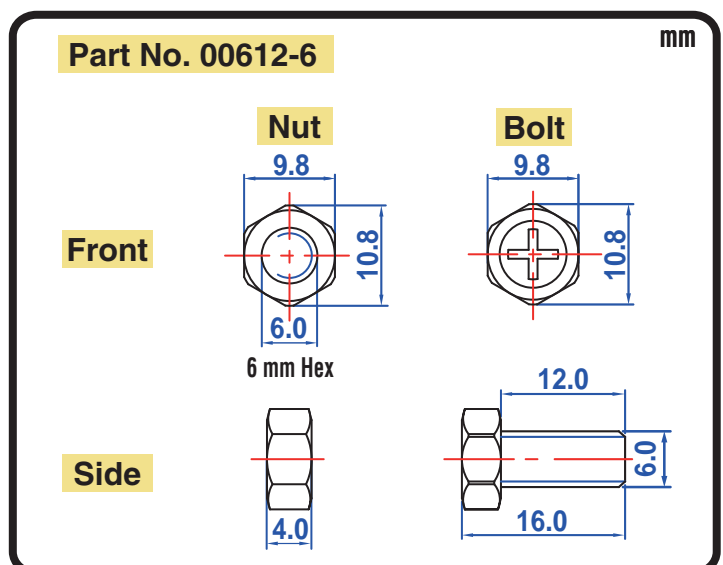

Nut & Bolt Hardware Kits

CORPORATE HEADQUARTERS (TAICHUNG, TAIWAN)

4F-5, No. 925, Sec. 4, Taiwan Blvd., Taichung, 40767 Taiwan, R.O.C.
Tel : 886-4-2358-0578 Fax : 886-4-2358-0059
sales@yacht-battery.com

YACHT BATTERY USA, INC.

Tel : 1-610-689-0443 Fax : 1-888-373-6466
Dave.Beidler@yacht-battery.com
Bruce.Ash@yacht-battery.com