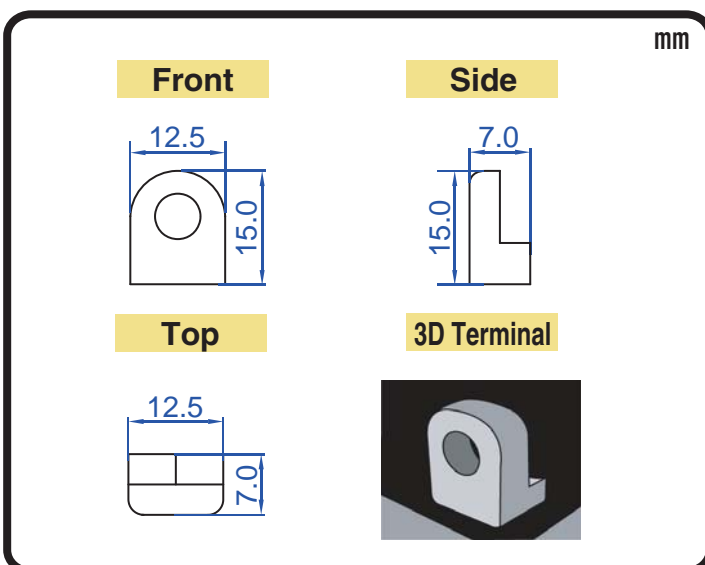

Terminal Configuration