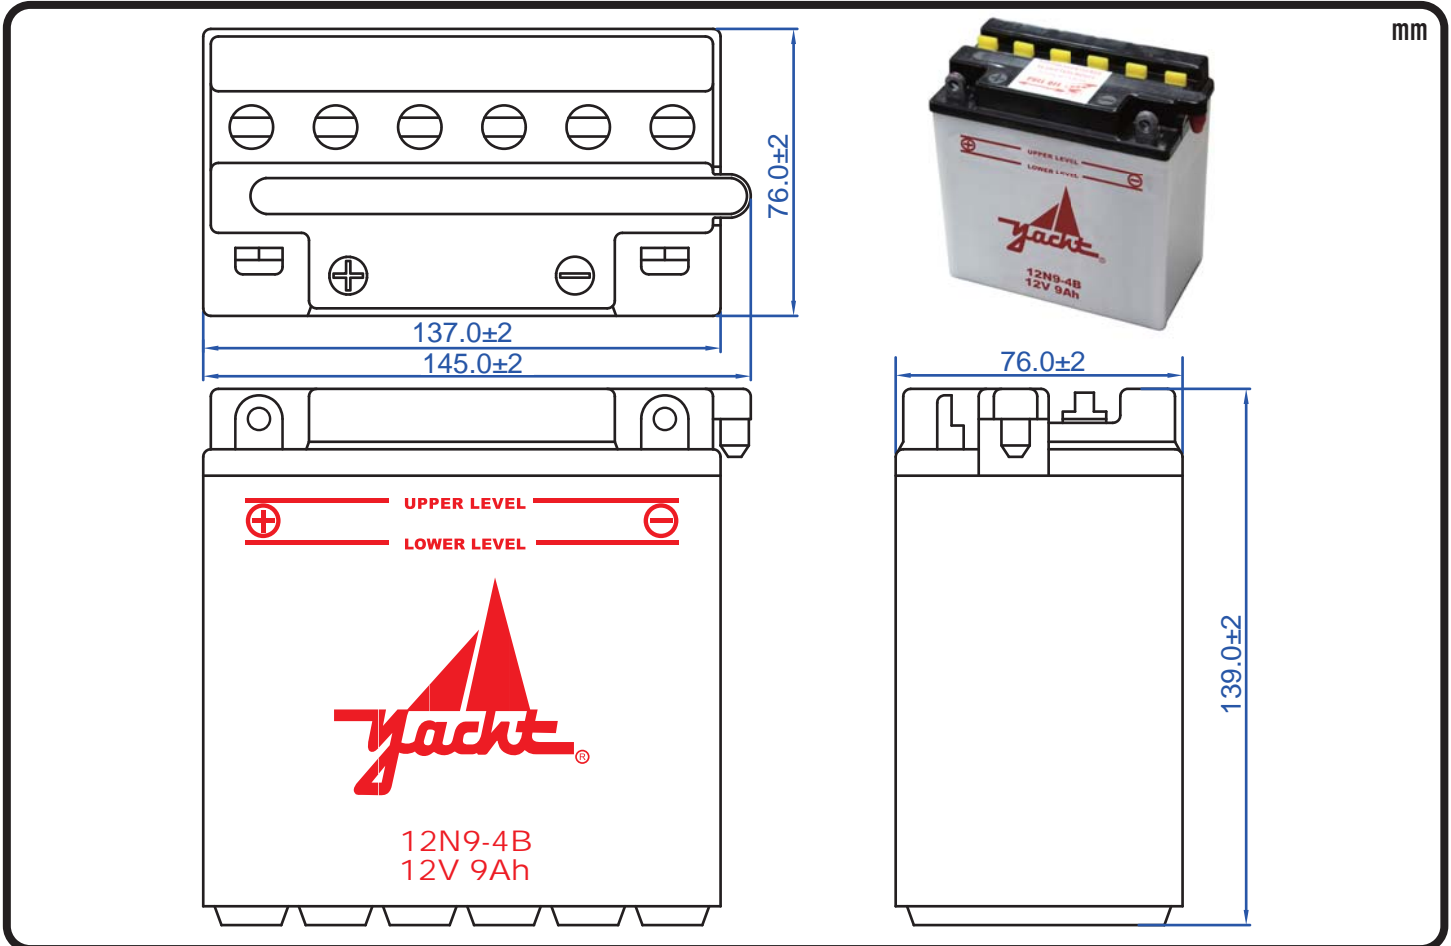

POWERSPORTS BATTERY 12-Volt Conventional Battery Series

12N9-4B 12V 9AH(10HR)

JIS
D5302

Specification

BATTERY TYPE NUMBER	VOLTAGE (V)	CAPACITY AH (10HR)	MAXIMUM DIMENSIONS						WEIGHT			
			MILLIMETERS (±2 mm)			INCHES (±1/16 in)			BATTERY ONLY		INCLUDE ACID AND PACKAGE	
			L	W	H	L	W	H	Kg	Lbs	Kg	Lbs
12N9-4B	12	9	137	76	139	5 3/8	3	5 7/16	2.30	5.07	3.52	7.75

Dimension