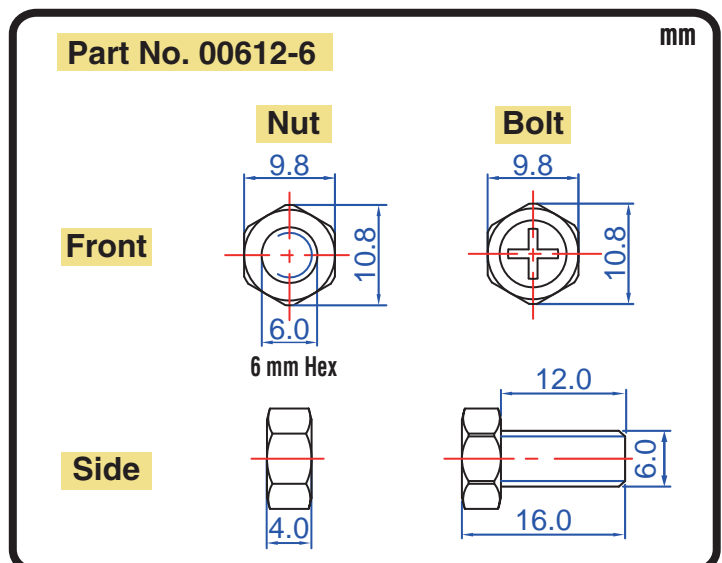

Nut & Bolt Hardware Kits

CORPORATE HEADQUARTERS (TAICHUNG, TAIWAN)

4F-5, No. 925, Sec. 4, Taiwan Blvd., Taichung, 40767 Taiwan, R.O.C.
Tel : 886-4-2358-0578 Fax : 886-4-2358-0059
sales@yacht-battery.com

YACHT BATTERY USA, INC.

Tel : 1-610-689-0443 Fax : 1-888-373-6466
Dave.Beidler@yacht-battery.com
Bruce.Ash@yacht-battery.com