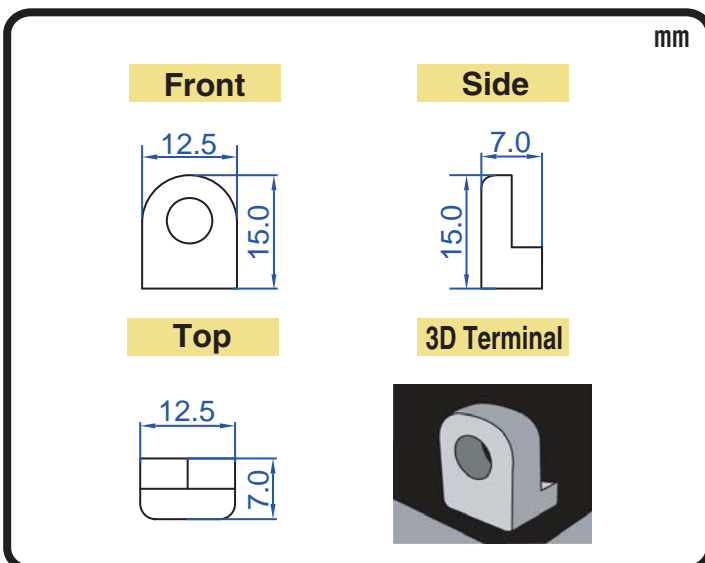

Terminal Configuration