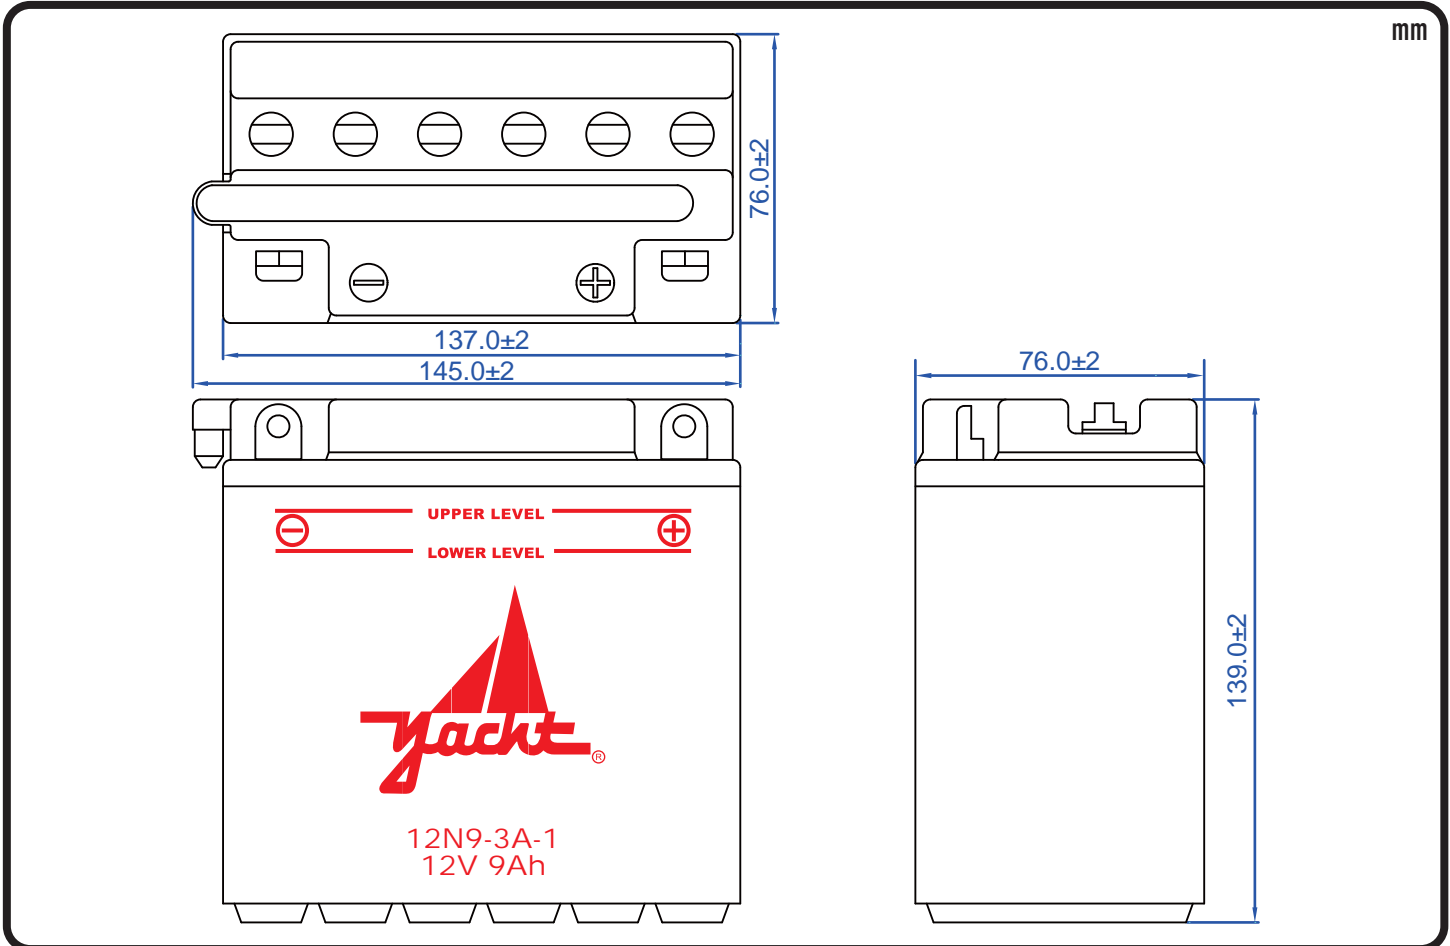

POWERSPORTS BATTERY 12-Volt Conventional Battery Series

12N9-3A-1 12V 9AH(10HR)

JIS
D5302

Specification

BATTERY TYPE NUMBER	VOLTAGE (V)	CAPACITY AH (10HR)	MAXIMUM DIMENSIONS						WEIGHT			
			MILLIMETERS (±2 mm)			INCHES (±1/16 in)			BATTERY ONLY		INCLUDE ACID AND PACKAGE	
			L	W	H	L	W	H	Kg	Lbs	Kg	Lbs
12N9-3A-1	12	9	137	76	139	5 3/8	3	5 7/16	2.30	5.07	3.52	7.75

Dimension