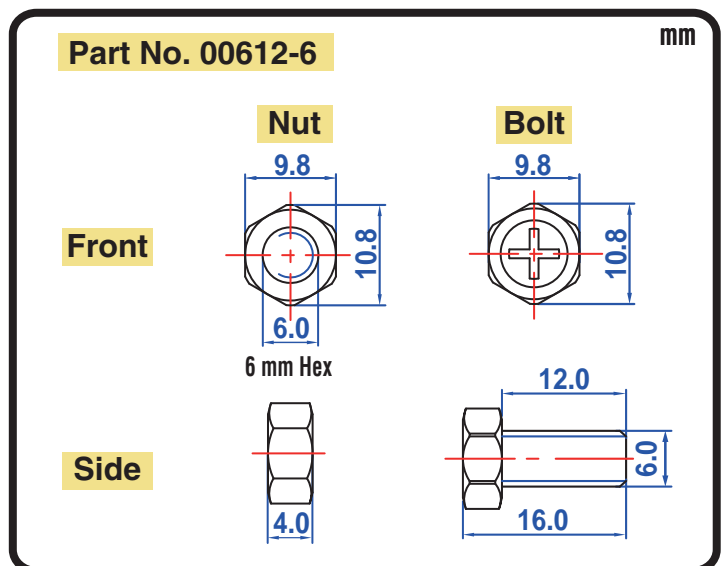

Nut & Bolt Hardware Kits

CORPORATE HEADQUARTERS (TAICHUNG, TAIWAN)

4F-5, No. 925, Sec. 4, Taiwan Blvd., Taichung, 40767 Taiwan, R.O.C.
Tel : 886-4-2358-0578 Fax : 886-4-2358-0059
sales@yacht-battery.com

YACHT BATTERY USA, INC.

Tel : 1-610-689-0443 Fax : 1-888-373-6466
Dave.Beidler@yacht-battery.com
Bruce.Ash@yacht-battery.com