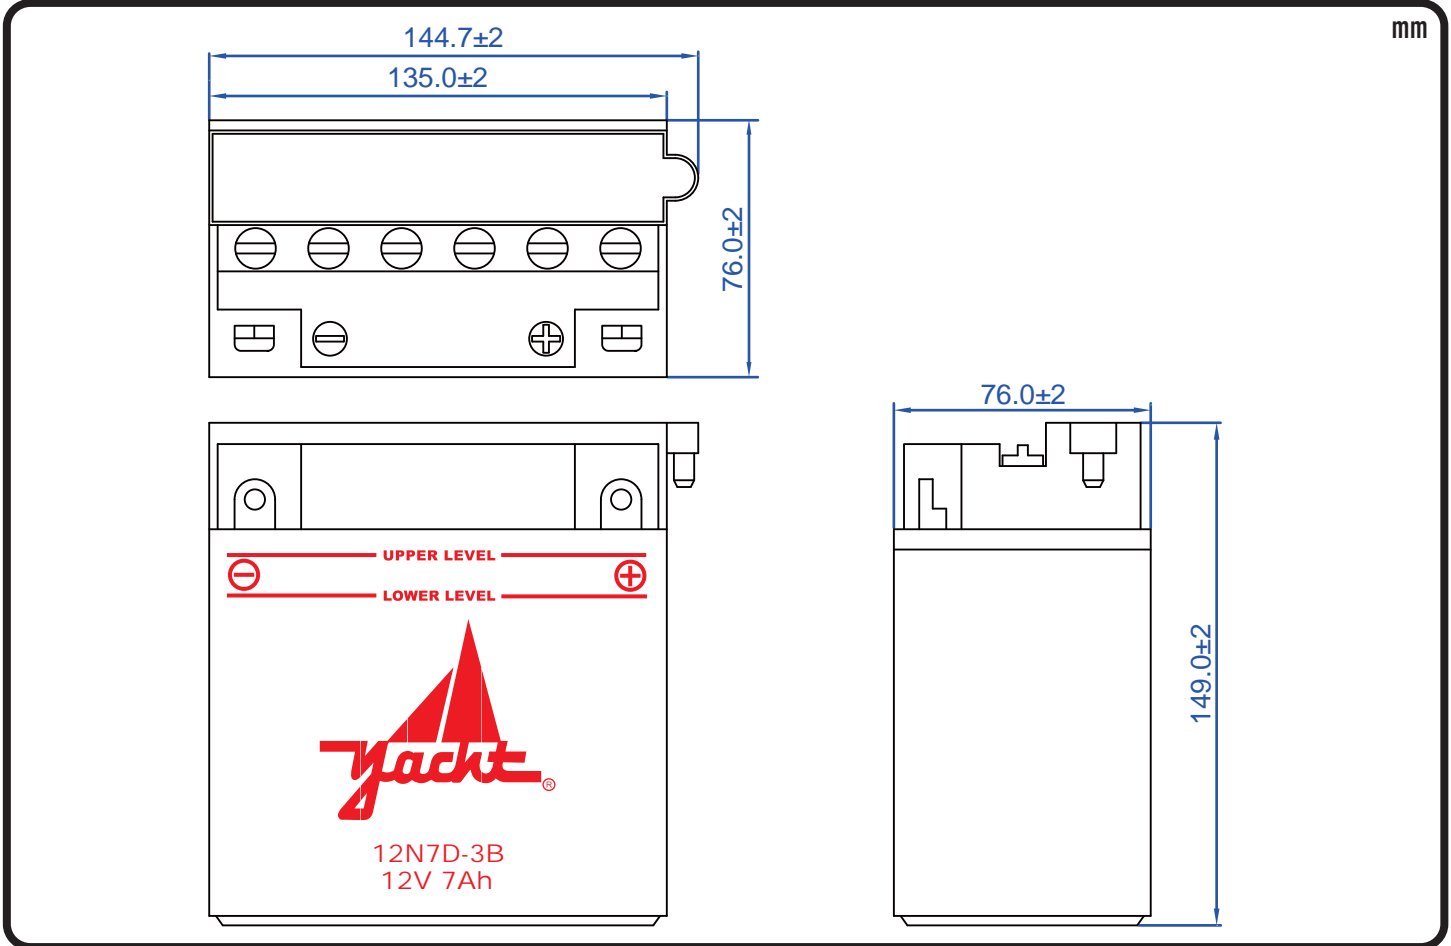

POWERSPORTS BATTERY 12-Volt Conventional Battery Series

12N7D-3B 12V 7AH(10HR)

JIS
D5302

Specification

BATTERY TYPE NUMBER	VOLTAGE (V)	CAPACITY AH (10HR)	MAXIMUM DIMENSIONS						WEIGHT			
			MILLIMETERS(±2 mm)			INCHES (±1/16 in)			BATTERY ONLY		INCLUDE ACID AND PACKAGE	
			L	W	H	L	W	H	Kg	Lbs	Kg	Lbs
12N7D-3B	12	7	135	76	149	5 5/16	3	5 7/8	2.12	4.67	3.22	7.09

Dimension