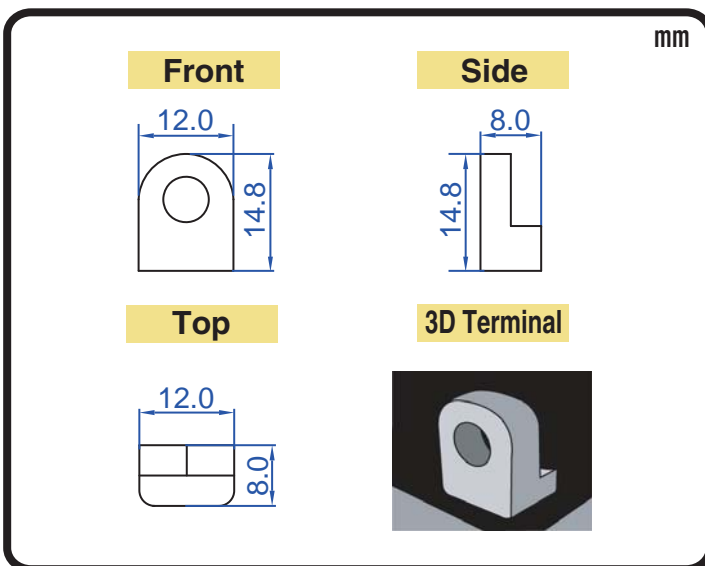

Terminal Configuration