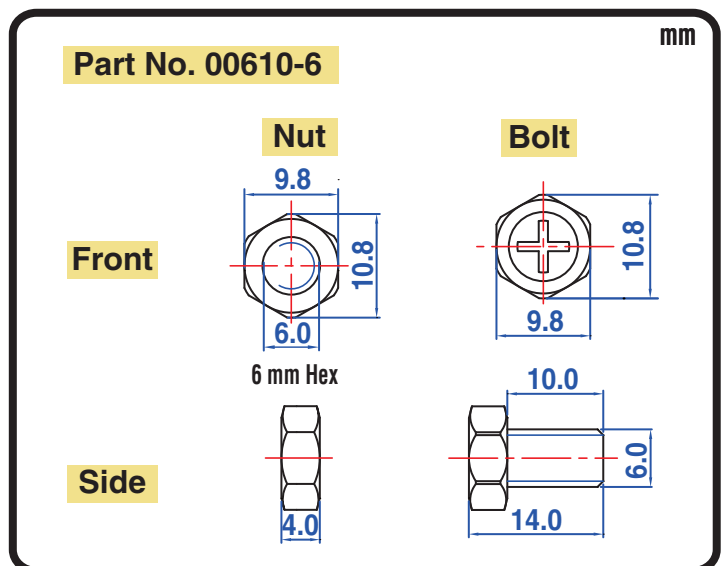

Nut & Bolt Hardware Kits

CORPORATE HEADQUARTERS (TAICHUNG, TAIWAN)

4F-5, No. 925, Sec. 4, Taiwan Blvd., Taichung, 40767 Taiwan, R.O.C.
Tel : 886-4-2358-0578 Fax : 886-4-2358-0059
sales@yacht-battery.com

YACHT BATTERY USA, INC.

Tel : 1-610-689-0443 Fax : 1-888-373-6466
Dave.Beidler@yacht-battery.com
Bruce.Ash@yacht-battery.com