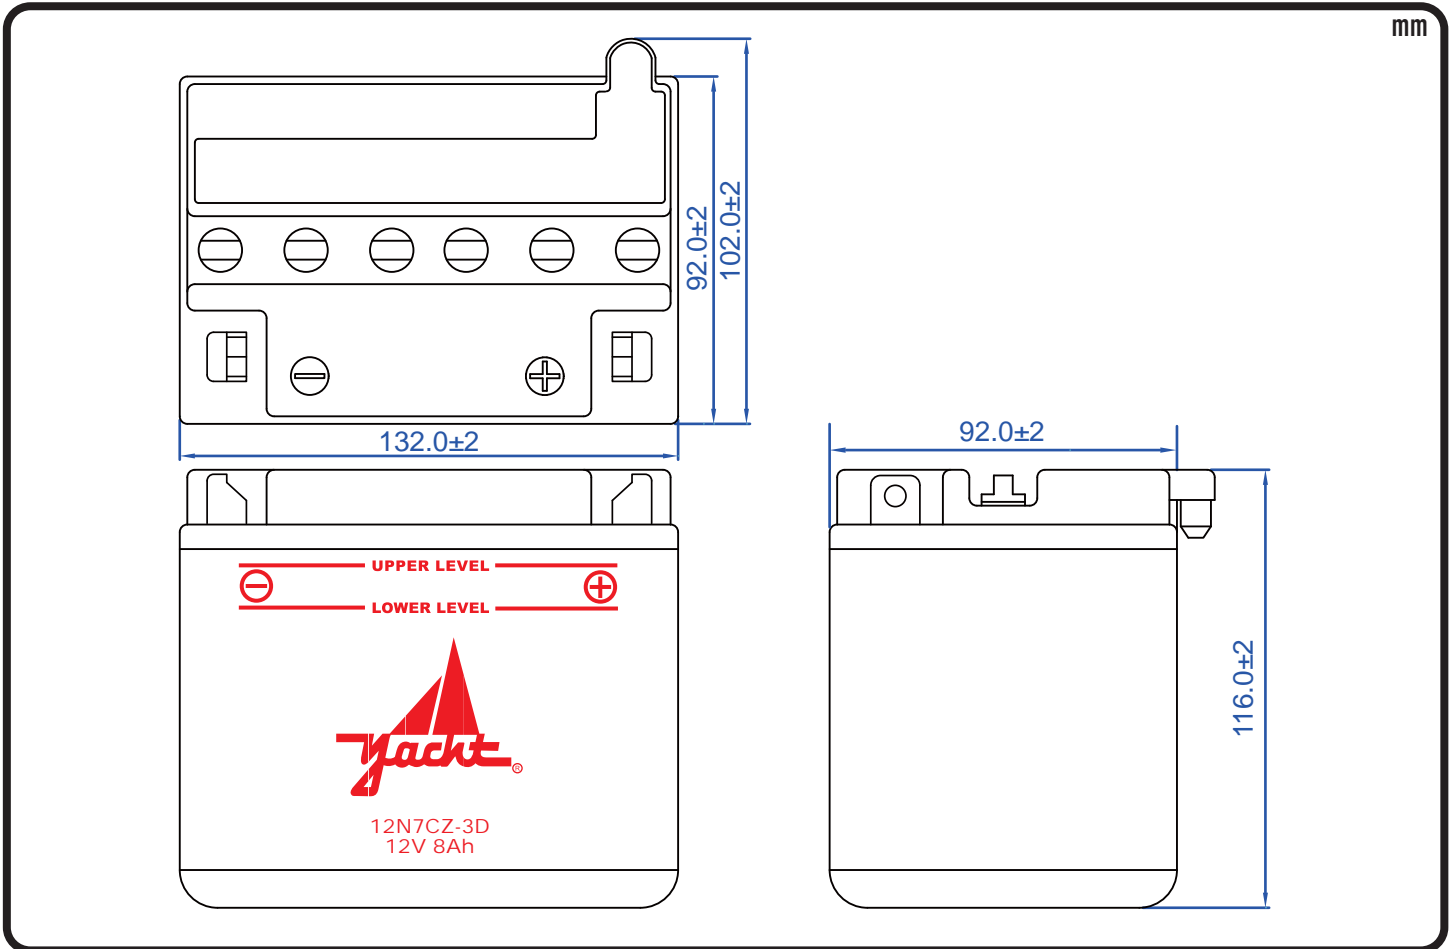

POWERSPORTS BATTERY 12-Volt Conventional Battery Series

12N7CZ-3D 12V 8AH(10HR)

JIS
D5302

Specification

BATTERY TYPE NUMBER	VOLTAGE (V)	CAPACITY AH (10HR)	MAXIMUM DIMENSIONS						WEIGHT			
			MILLIMETERS(±2 mm)			INCHES (±1/16 in)			BATTERY ONLY		INCLUDE ACID AND PACKAGE	
			L	W	H	L	W	H	Kg	Lbs	Kg	Lbs
12N7CZ-3D	12	8	132	92	116	5 3/16	3 5/8	4 9/16	2.10	4.63	3.37	7.42

Dimension