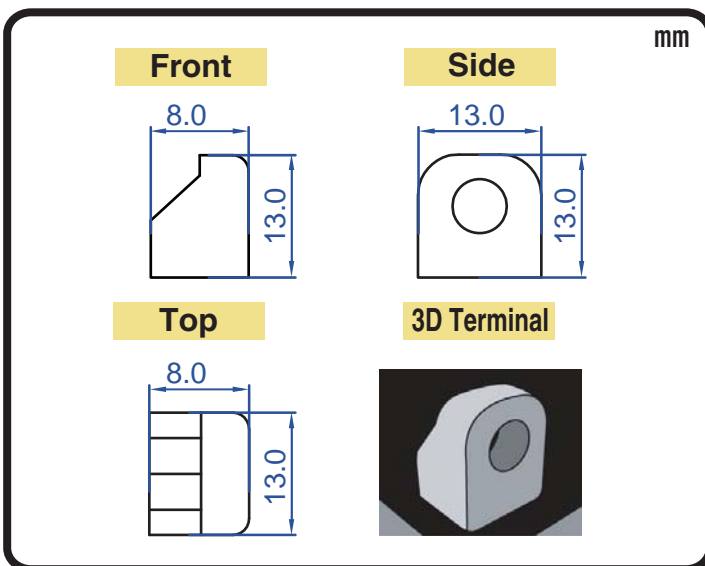

Terminal Configuration