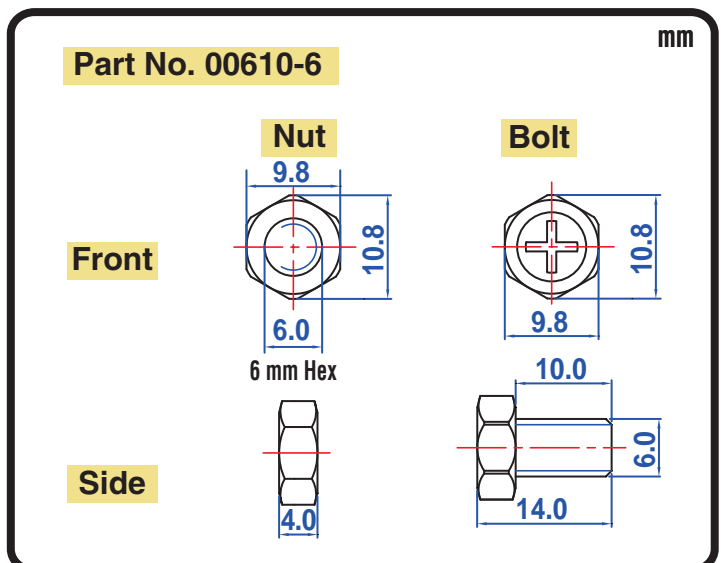

Nut & Bolt Hardware Kits

CORPORATE HEADQUARTERS (TAICHUNG, TAIWAN)

4F-5, No. 925, Sec. 4, Taiwan Blvd., Taichung, 40767 Taiwan, R.O.C.
Tel : 886-4-2358-0578 Fax : 886-4-2358-0059
sales@yacht-battery.com

YACHT BATTERY USA, INC.

Tel : 1-610-689-0443 Fax : 1-888-373-6466
Dave.Beidler@yacht-battery.com
Bruce.Ash@yacht-battery.com