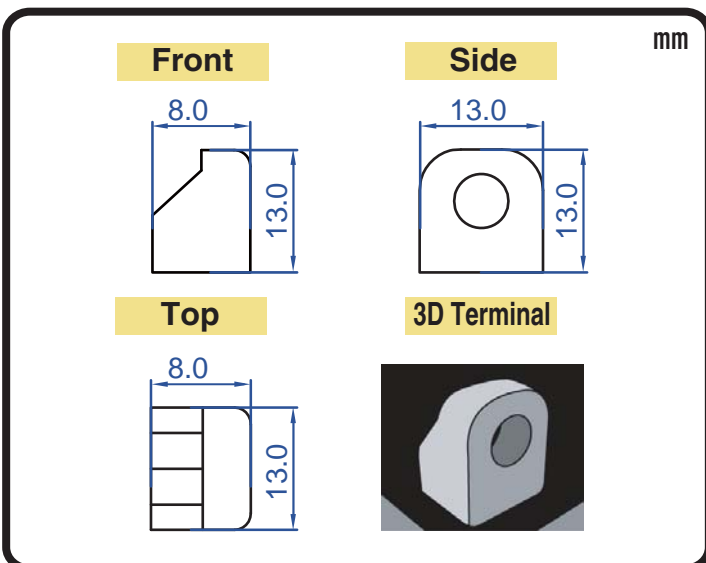

Terminal Configuration