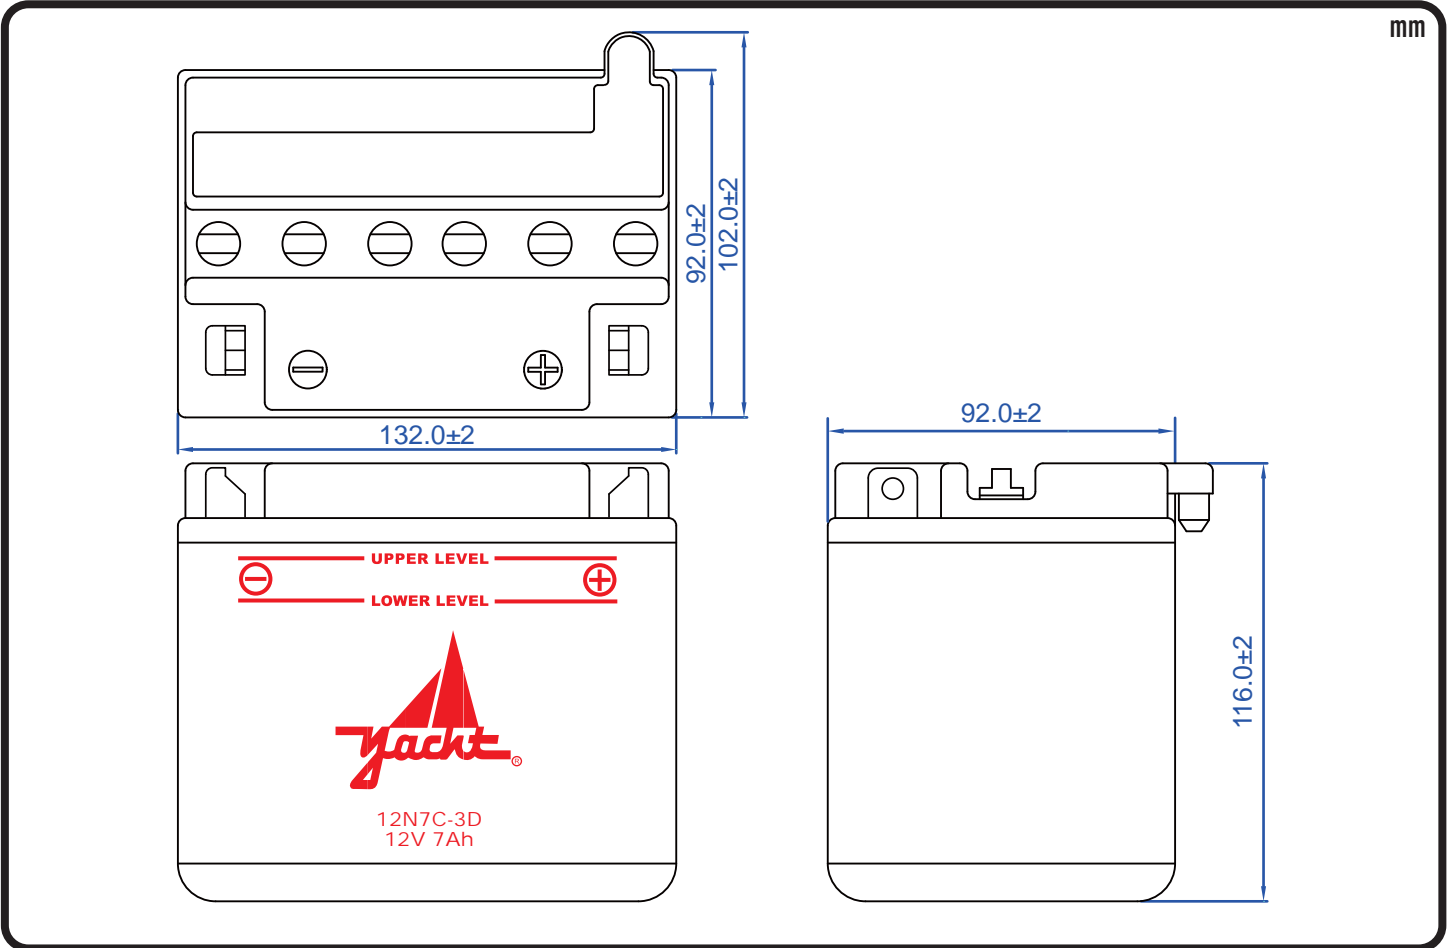

POWERSPORTS BATTERY 12-Volt Conventional Battery Series

12N7C-3D 12V 7AH(10HR)

JIS
D5302

Specification

BATTERY TYPE NUMBER	VOLTAGE (V)	CAPACITY AH (10HR)	MAXIMUM DIMENSIONS						WEIGHT			
			MILLIMETERS(±2 mm)			INCHES (±1/16 in)			BATTERY ONLY		INCLUDE ACID AND PACKAGE	
			L	W	H	L	W	H	Kg	Lbs	Kg	Lbs
12N7C-3D	12	7	132	92	116	5 3/16	3 5/8	4 9/16	2.10	4.63	3.37	7.42

Dimension