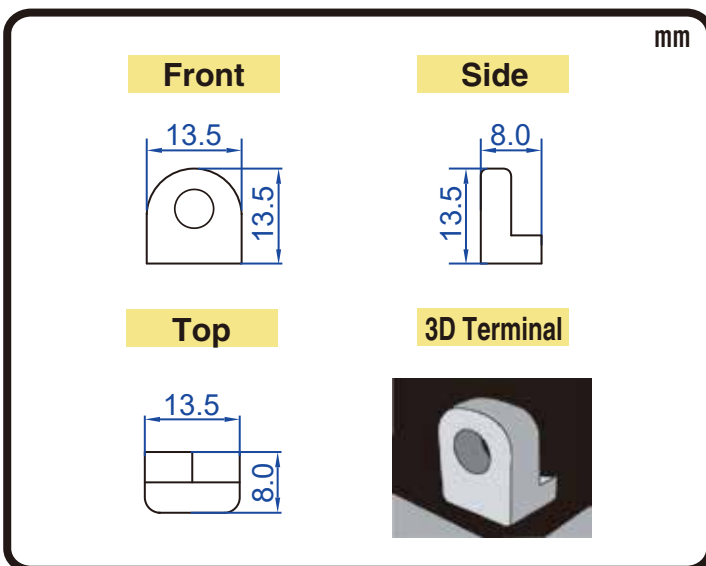

Terminal Configuration