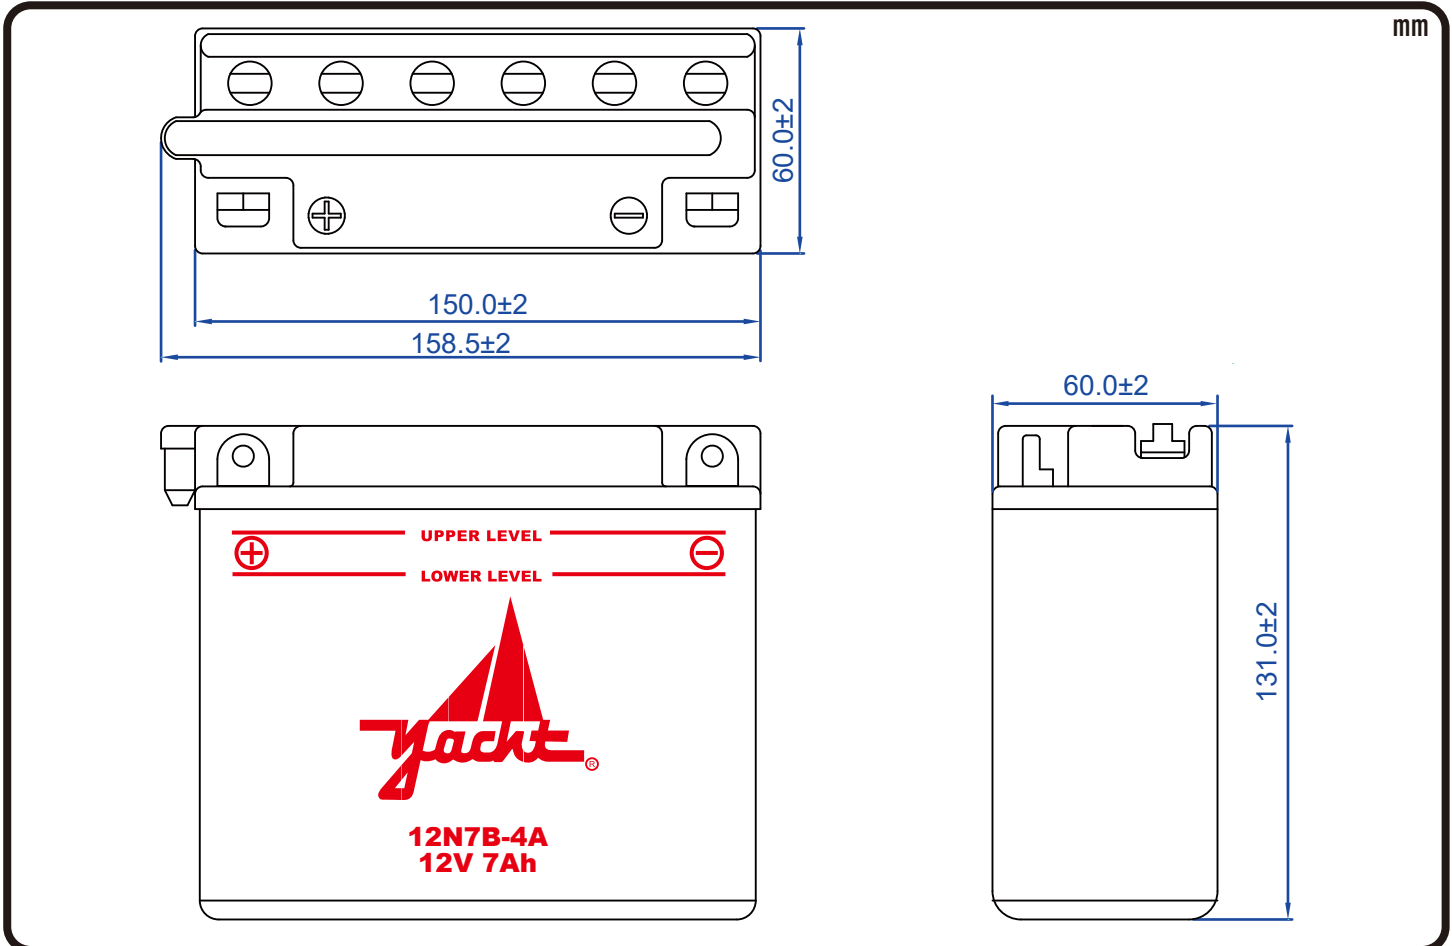

POWERSPORTS BATTERY 12-Volt Conventional Battery Series

12N7B-4A 12V 7AH(10HR)

JIS
D5302

Specification

BATTERY TYPE NUMBER	VOLTAGE (V)	CAPACITY AH (10HR)	MAXIMUM DIMENSIONS						WEIGHT			
			MILLIMETERS (±2 mm)			INCHES (±1/16 in)			BATTERY ONLY		INCLUDE ACID AND PACKAGE	
			L	W	H	L	W	H	Kg	Lbs	Kg	Lbs
12N7B-4A	12	7	150	60	131	5 7/8	2 3/8	5 1/8	2.08	4.58	3.17	6.98

Dimension