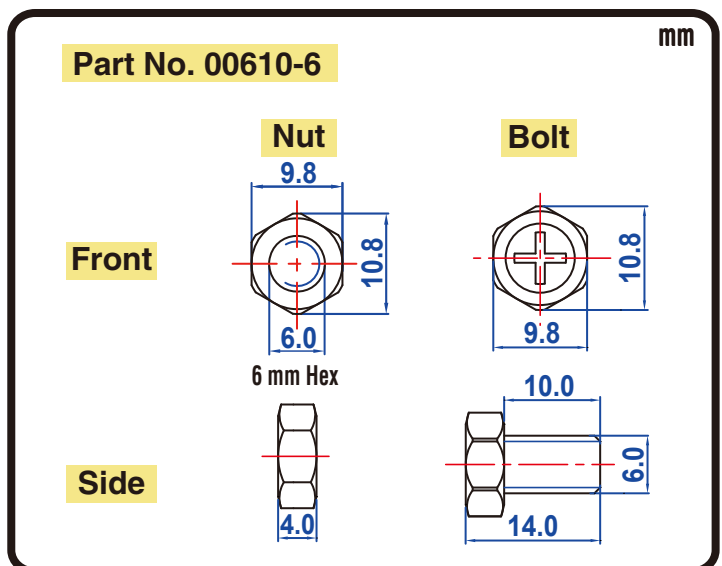

Nut & Bolt Hardware Kits

CORPORATE HEADQUARTERS (TAICHUNG, TAIWAN)

4F-5, No. 925, Sec. 4, Taiwan Blvd., Taichung, 40767 Taiwan, R.O.C.
Tel : 886-4-2358-0578 Fax : 886-4-2358-0059
sales@yacht-battery.com

YACHT BATTERY USA, INC.

Tel : 1-610-689-0443 Fax : 1-888-373-6466
Dave.Beidler@yacht-battery.com
Bruce.Ash@yacht-battery.com