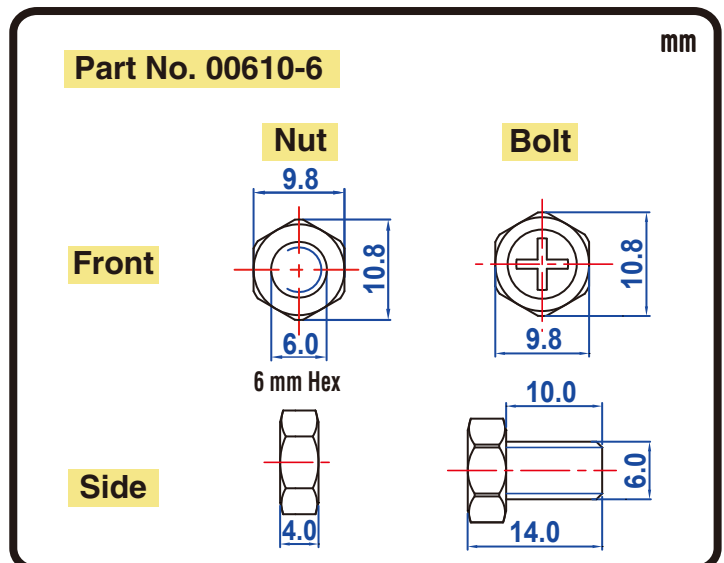

Nut & Bolt Hardware Kits

CORPORATE HEADQUARTERS (TAICHUNG, TAIWAN)

4F-5, No. 925, Sec. 4, Taiwan Blvd., Taichung, 40767 Taiwan, R.O.C.
Tel : 886-4-2358-0578 Fax : 886-4-2358-0059
sales@yacht-battery.com

YACHT BATTERY USA, INC.

Tel : 1-610-689-0443 Fax : 1-888-373-6466
Dave.Beidler@yacht-battery.com
Bruce.Ash@yacht-battery.com