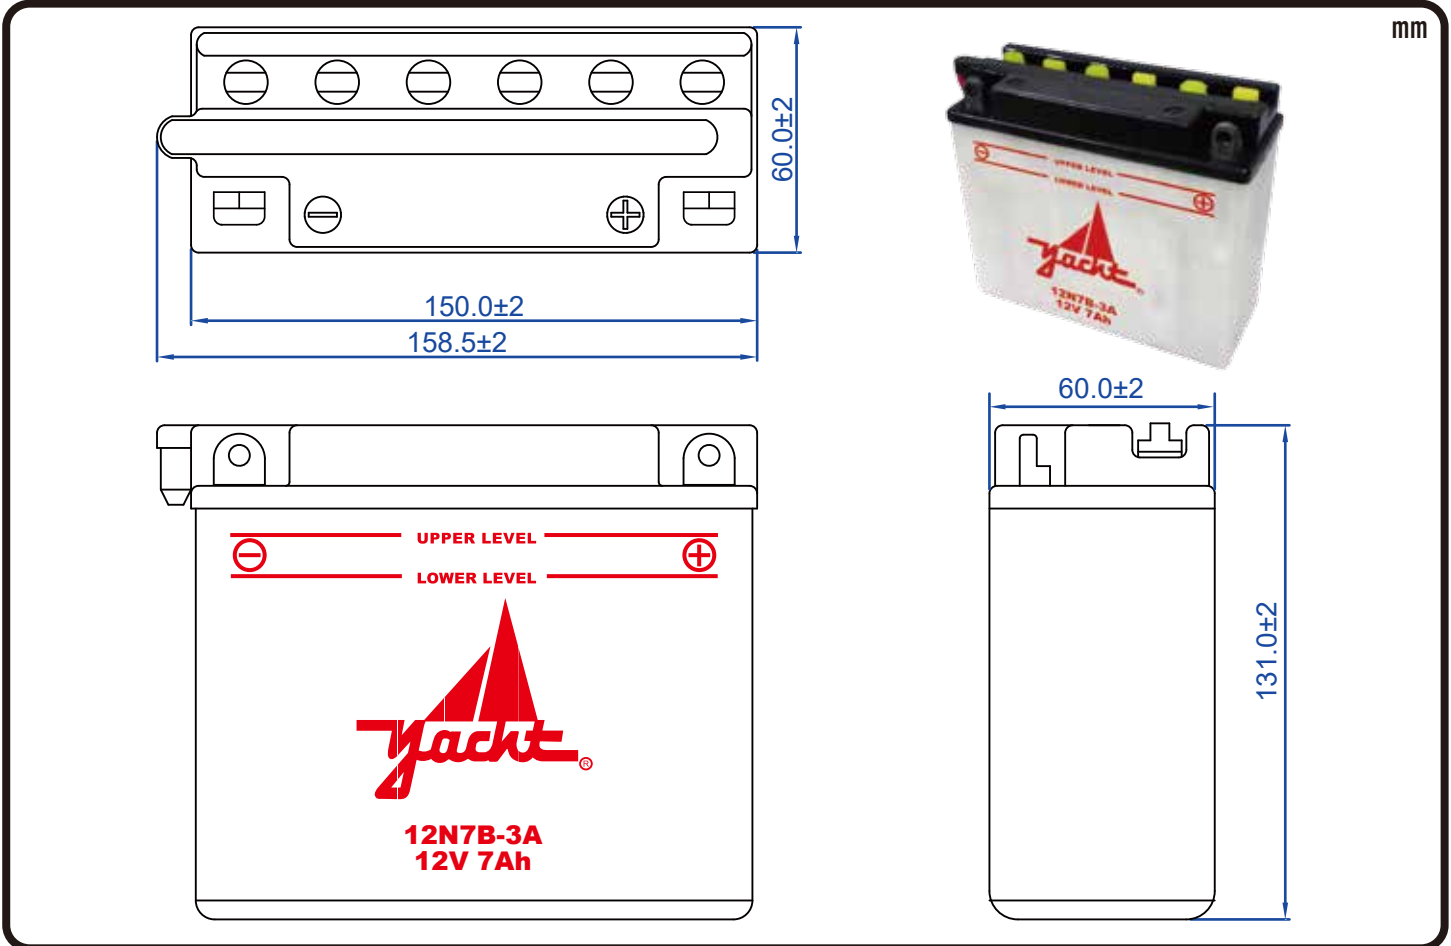

### Specification

BATTERY TYPE NUMBER	VOLTAGE (V)	CAPACITY AH (10HR)	MAXIMUM DIMENSIONS						WEIGHT			
			MILLIMETERS(±2 mm)			INCHES (±1/16 in)			BATTERY ONLY		INCLUDE ACID AND PACKAGE	
			L	W	H	L	W	H	Kg	Lbs	Kg	Lbs
12N7B-3A	12	7	150	60	131	5 7/8	2 3/8	5 1/8	2.08	4.58	3.17	6.98

### Dimension