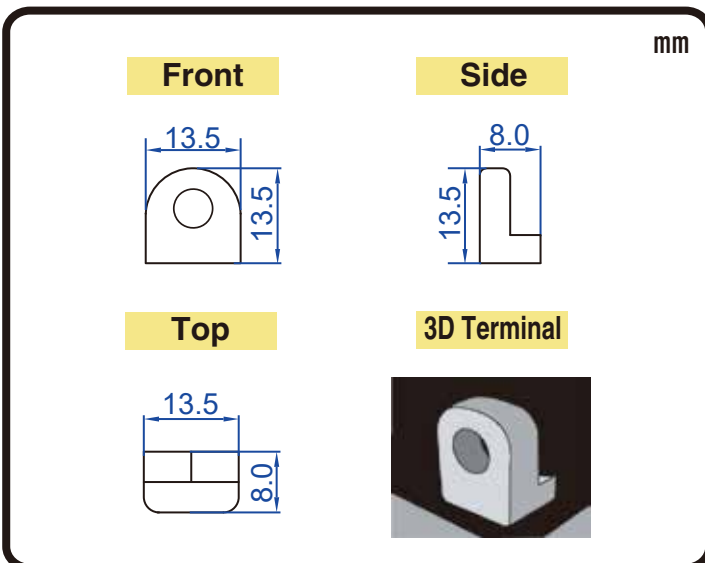

Terminal Configuration