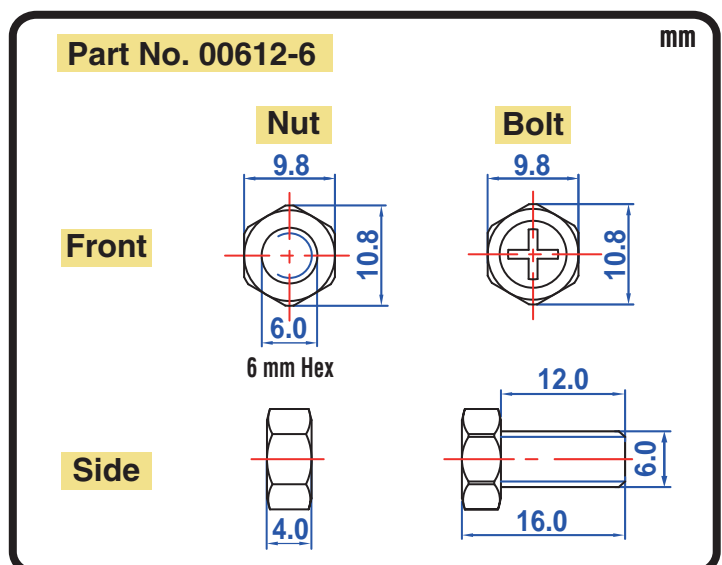

Nut & Bolt Hardware Kits

CORPORATE HEADQUARTERS (TAICHUNG, TAIWAN)

4F-5, No. 925, Sec. 4, Taiwan Blvd., Taichung, 40767 Taiwan, R.O.C.
Tel : 886-4-2358-0578 Fax : 886-4-2358-0059
sales@yacht-battery.com

YACHT BATTERY USA, INC.

Tel : 1-610-689-0443 Fax : 1-888-373-6466
Dave.Beidler@yacht-battery.com
Bruce.Ash@yacht-battery.com