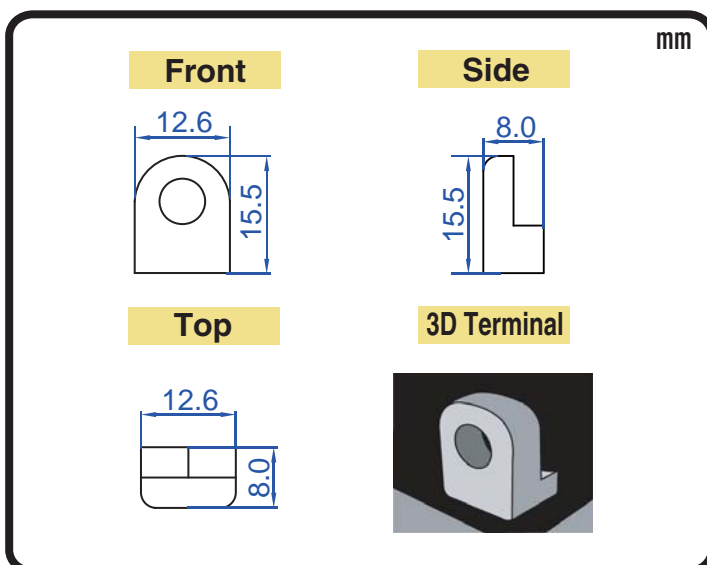

Terminal Configuration