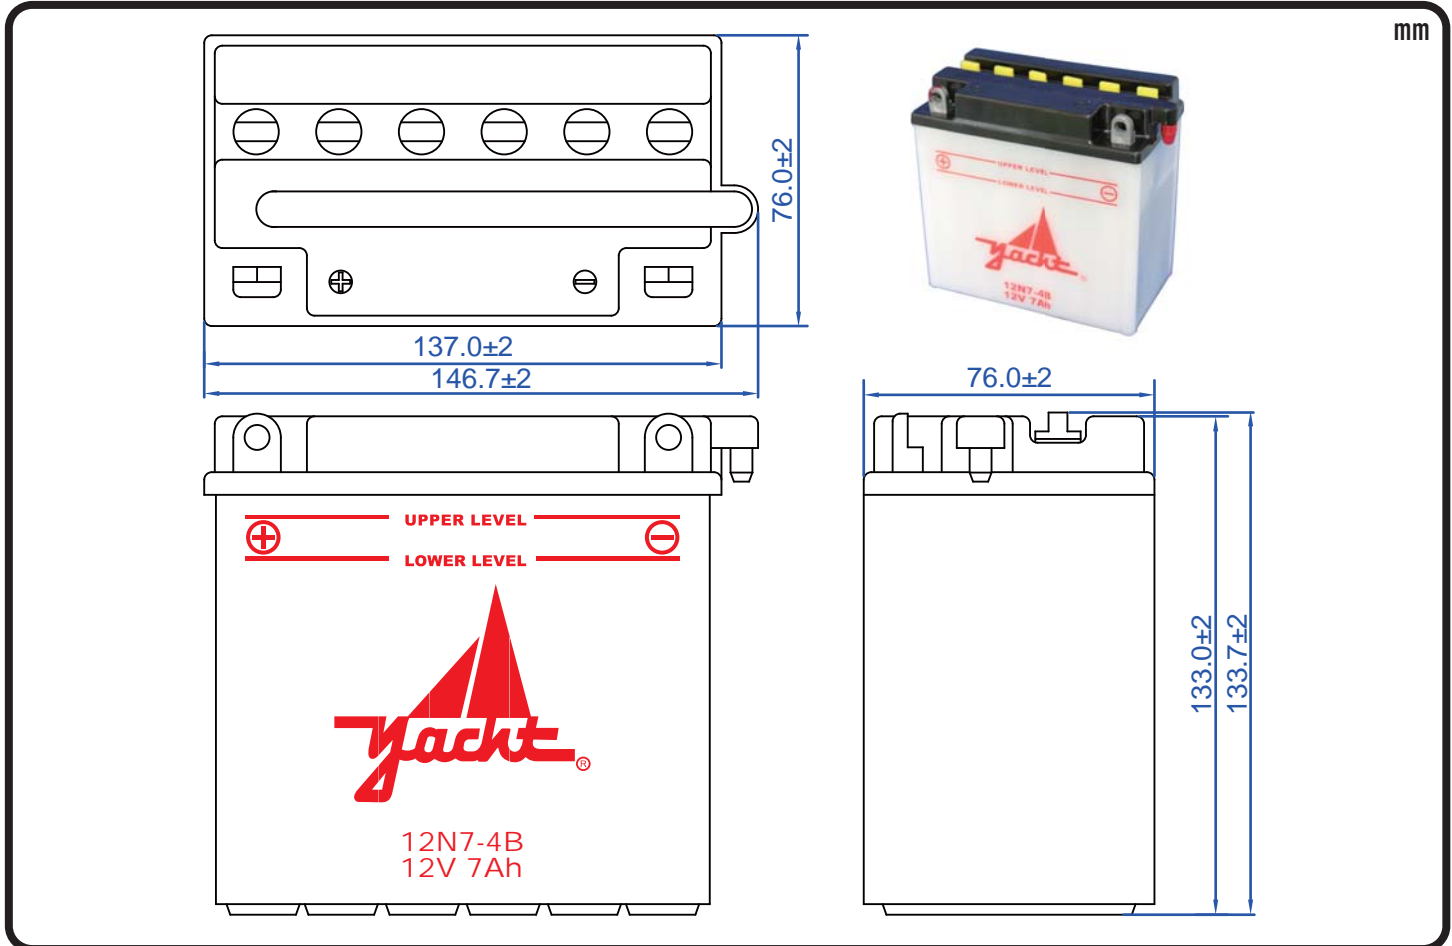

POWERSPORTS BATTERY 12-Volt Conventional Battery Series

12N7-4B 12V 7AH(10HR)

JIS
D5302

Specification

BATTERY TYPE NUMBER	VOLTAGE (V)	CAPACITY AH (10HR)	MAXIMUM DIMENSIONS						WEIGHT			
			MILLIMETERS (±2 mm)			INCHES (±1/16 in)			BATTERY ONLY		INCLUDE ACID AND PACKAGE	
			L	W	H	L	W	H	Kg	Lbs	Kg	Lbs
12N7-4B	12	7	137	76	133	5 3/8	3	5 1/4	2.10	4.63	3.17	6.98

Dimension