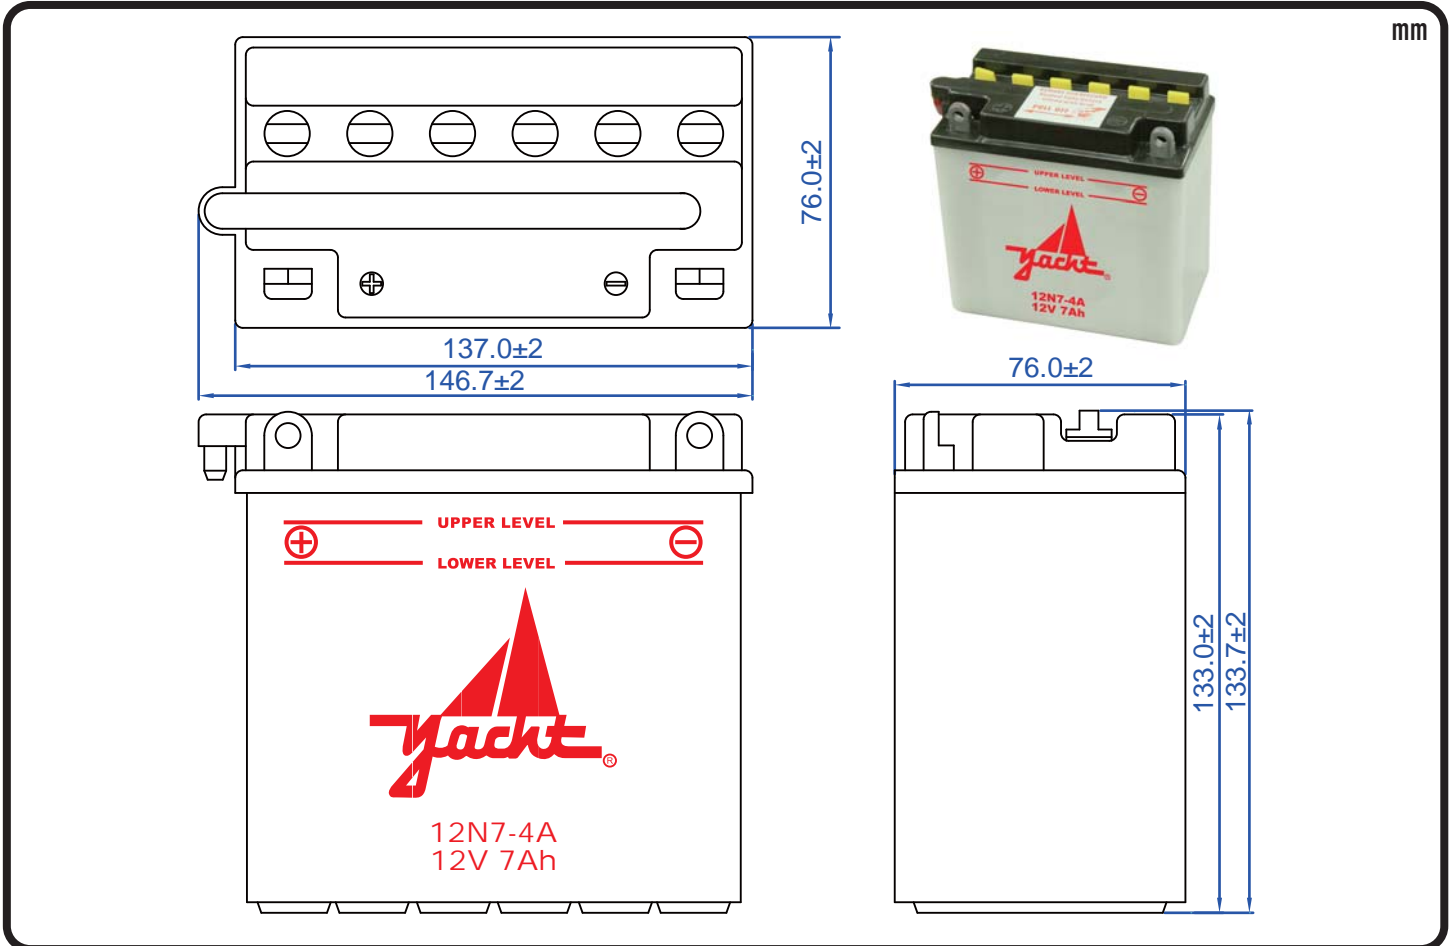

### Specification

BATTERY TYPE NUMBER	VOLTAGE (V)	CAPACITY AH (10HR)	MAXIMUM DIMENSIONS						WEIGHT			
			MILLIMETERS(±2 mm)			INCHES (±1/16 in)			BATTERY ONLY		INCLUDE ACID AND PACKAGE	
			L	W	H	L	W	H	Kg	Lbs	Kg	Lbs
12N7-4A	12	7	137	76	133	5 3/8	3	5 1/4	2.10	4.63	3.17	6.98

### Dimension