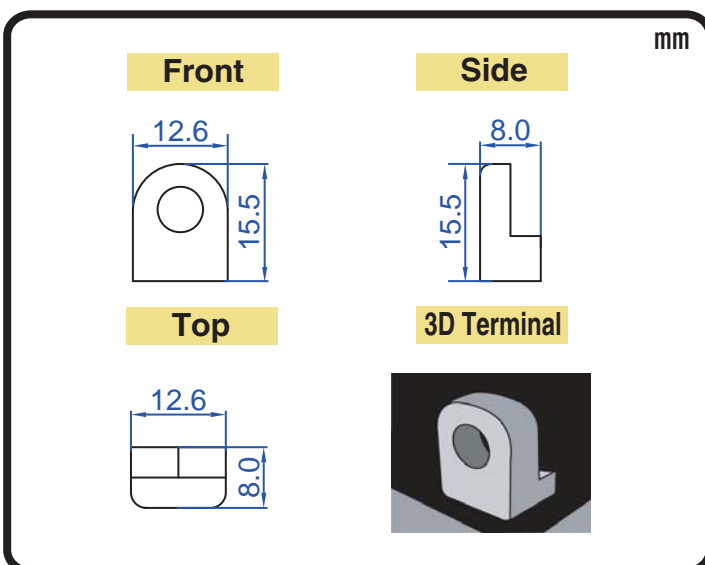

Terminal Configuration