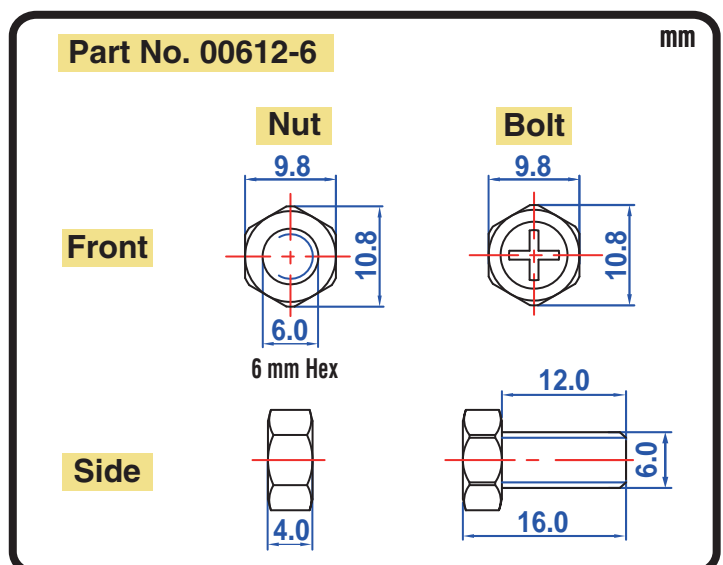

Nut & Bolt Hardware Kits

CORPORATE HEADQUARTERS (TAICHUNG, TAIWAN)

4F-5, No. 925, Sec. 4, Taiwan Blvd., Taichung, 40767 Taiwan, R.O.C.
Tel : 886-4-2358-0578 Fax : 886-4-2358-0059
sales@yacht-battery.com

YACHT BATTERY USA, INC.

Tel : 1-610-689-0443 Fax : 1-888-373-6466
Dave.Beidler@yacht-battery.com
Bruce.Ash@yacht-battery.com