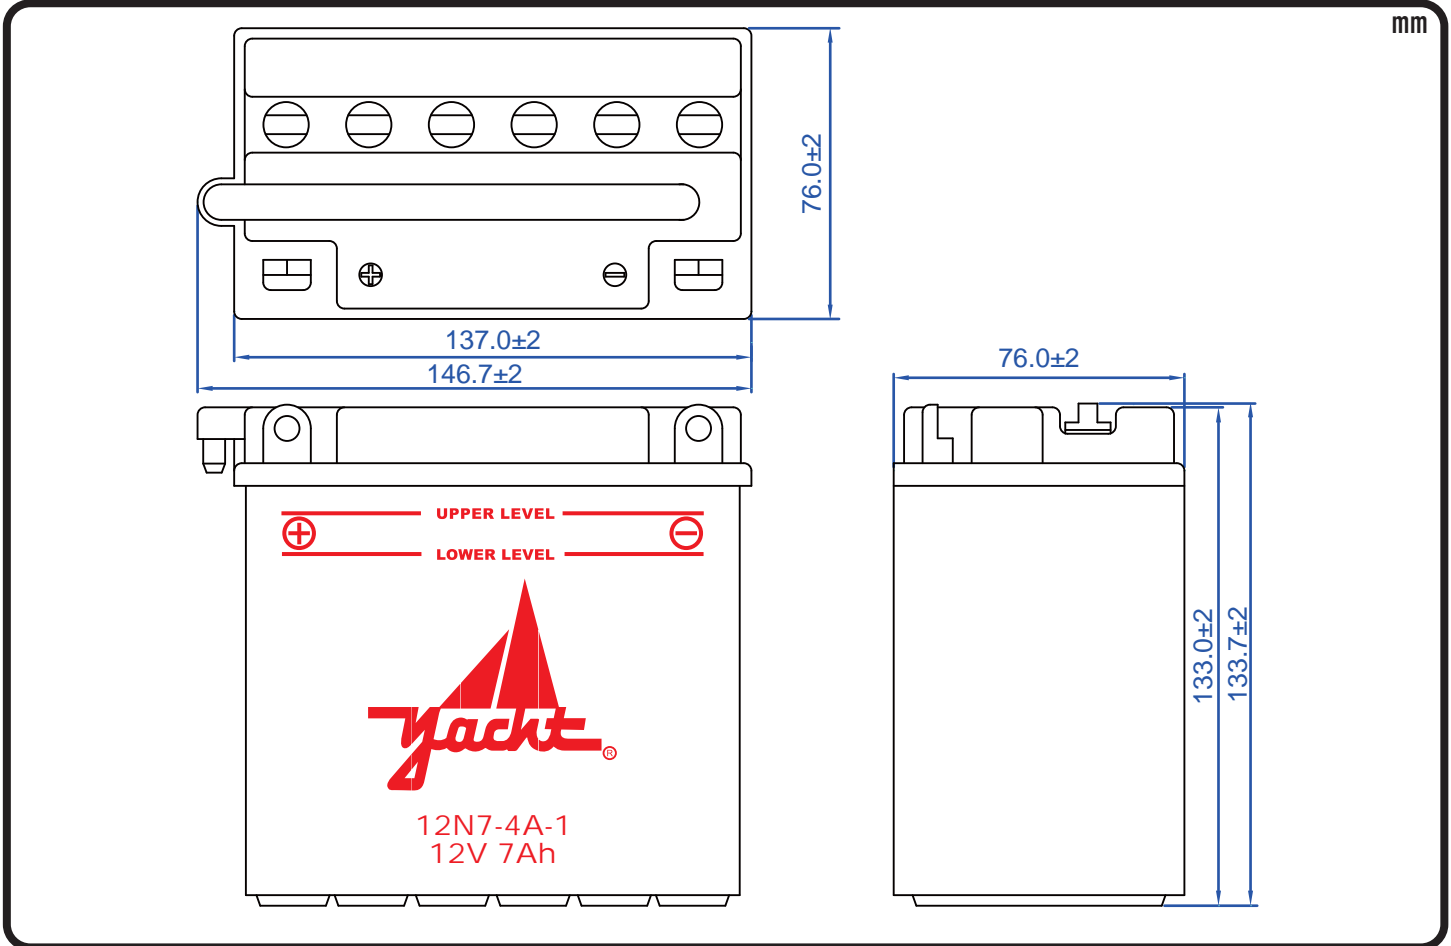

POWERSPORTS BATTERY 12-Volt Conventional Battery Series

12N7-4A-1 12V 7AH(10HR)

JIS
D5302

Specification

BATTERY TYPE NUMBER	VOLTAGE (V)	CAPACITY AH (10HR)	MAXIMUM DIMENSIONS						WEIGHT			
			MILLIMETERS (±2 mm)			INCHES (±1/16 in)			BATTERY ONLY		INCLUDE ACID AND PACKAGE	
			L	W	H	L	W	H	Kg	Lbs	Kg	Lbs
12N7-4A-1	12	7	137	76	133	5 3/8	3	5 1/4	2.10	4.63	3.17	6.98

Dimension