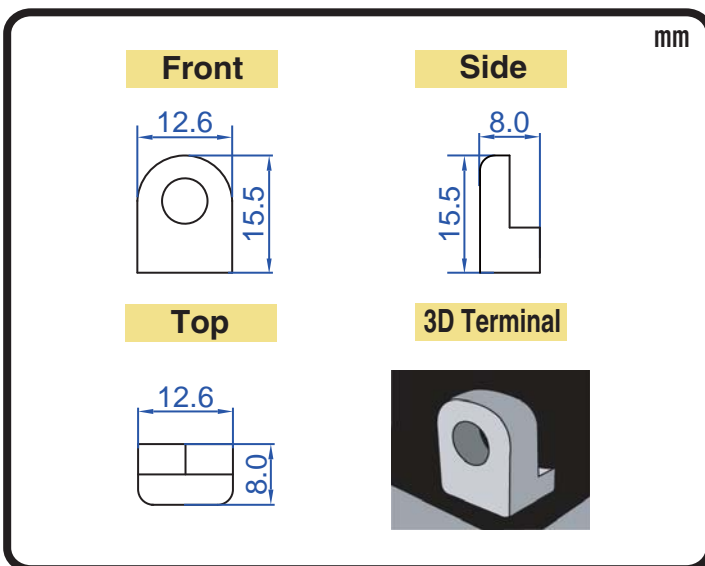

Terminal Configuration