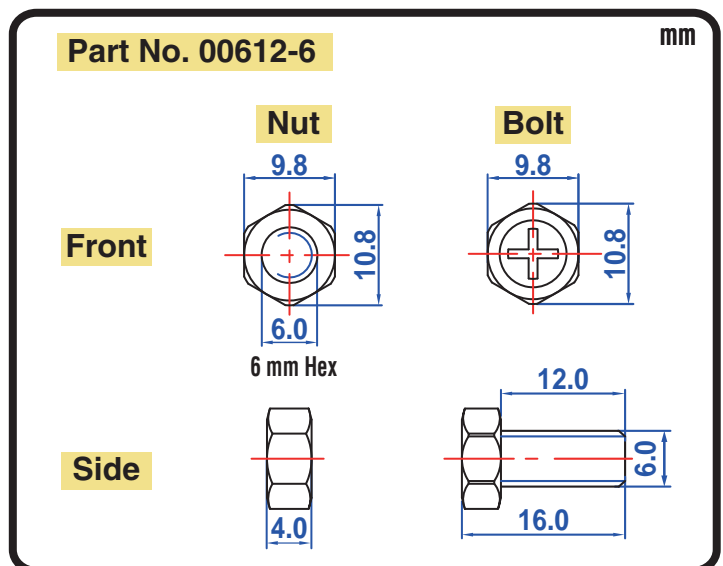

Nut & Bolt Hardware Kits

CORPORATE HEADQUARTERS (TAICHUNG, TAIWAN)
4F-5, No. 925, Sec. 4, Taiwan Blvd., Taichung, 40767 Taiwan, R.O.C.
Tel : 886-4-2358-0578 Fax : 886-4-2358-0059
sales@yacht-battery.com

YACHT BATTERY USA, INC.
Tel : 1-610-689-0443 Fax : 1-888-373-6466
Dave.Beidler@yacht-battery.com
Bruce.Ash@yacht-battery.com