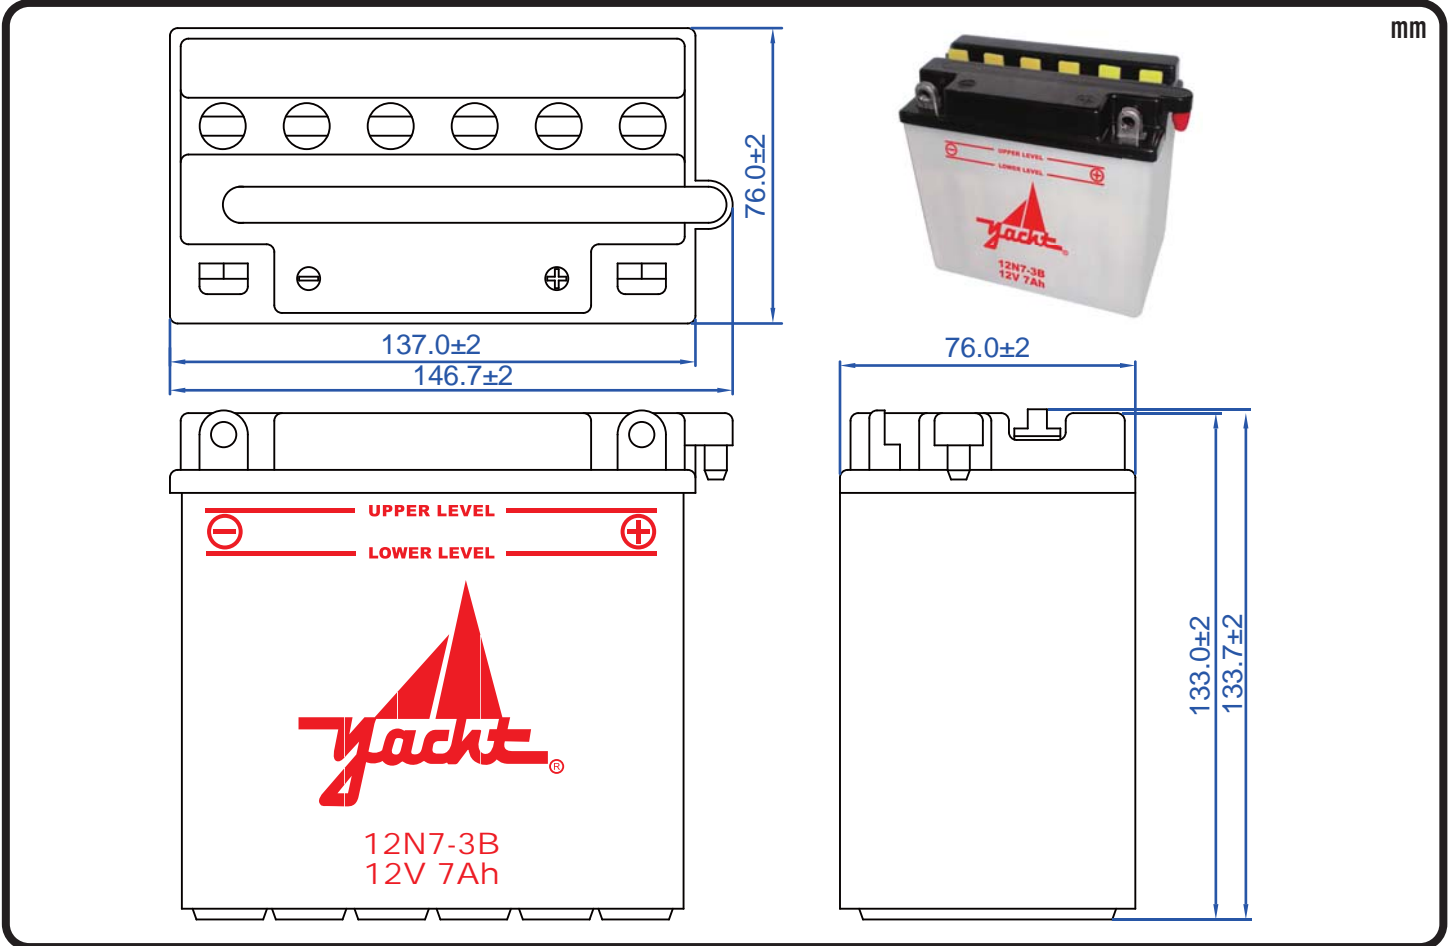

### Specification

BATTERY TYPE NUMBER	VOLTAGE (V)	CAPACITY AH (10HR)	MAXIMUM DIMENSIONS						WEIGHT			
			MILLIMETERS (±2 mm)			INCHES (±1/16 in)			BATTERY ONLY		INCLUDE ACID AND PACKAGE	
			L	W	H	L	W	H	Kg	Lbs	Kg	Lbs
12N7-3B	12	7	137	76	133	5 3/8	3	5 1/4	2.10	4.63	3.17	6.98

### Dimension