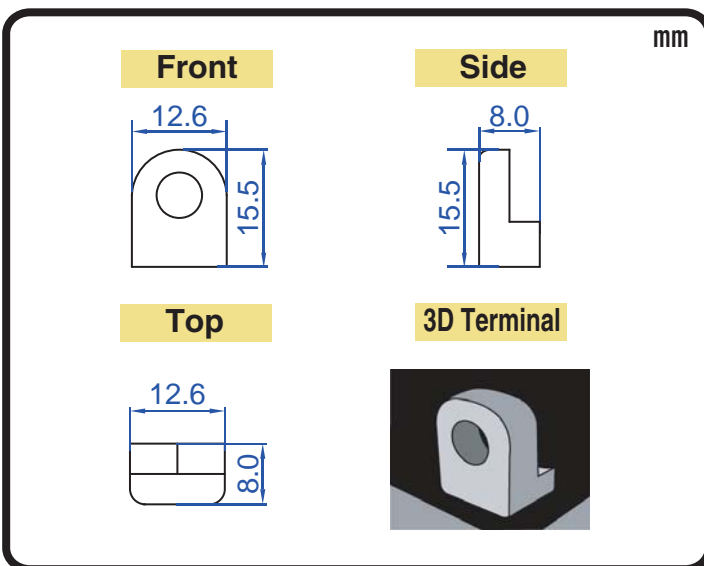

Terminal Configuration