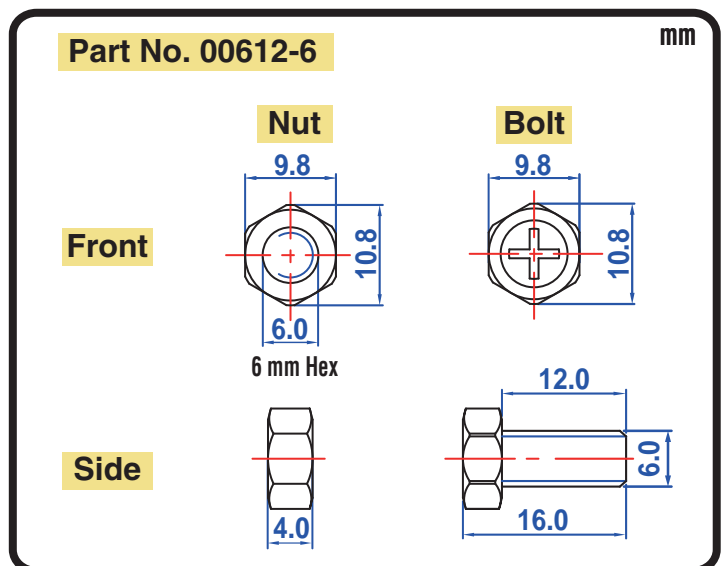

Nut & Bolt Hardware Kits

CORPORATE HEADQUARTERS (TAICHUNG, TAIWAN)

4F-5, No. 925, Sec. 4, Taiwan Blvd., Taichung, 40767 Taiwan, R.O.C.
Tel : 886-4-2358-0578 Fax : 886-4-2358-0059
sales@yacht-battery.com

YACHT BATTERY USA, INC.

Tel : 1-610-689-0443 Fax : 1-888-373-6466
Dave.Beidler@yacht-battery.com
Bruce.Ash@yacht-battery.com