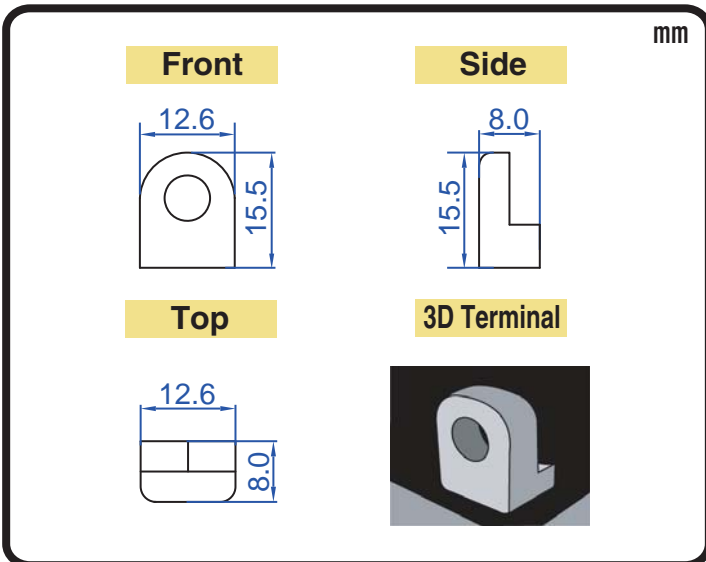

Terminal Configuration