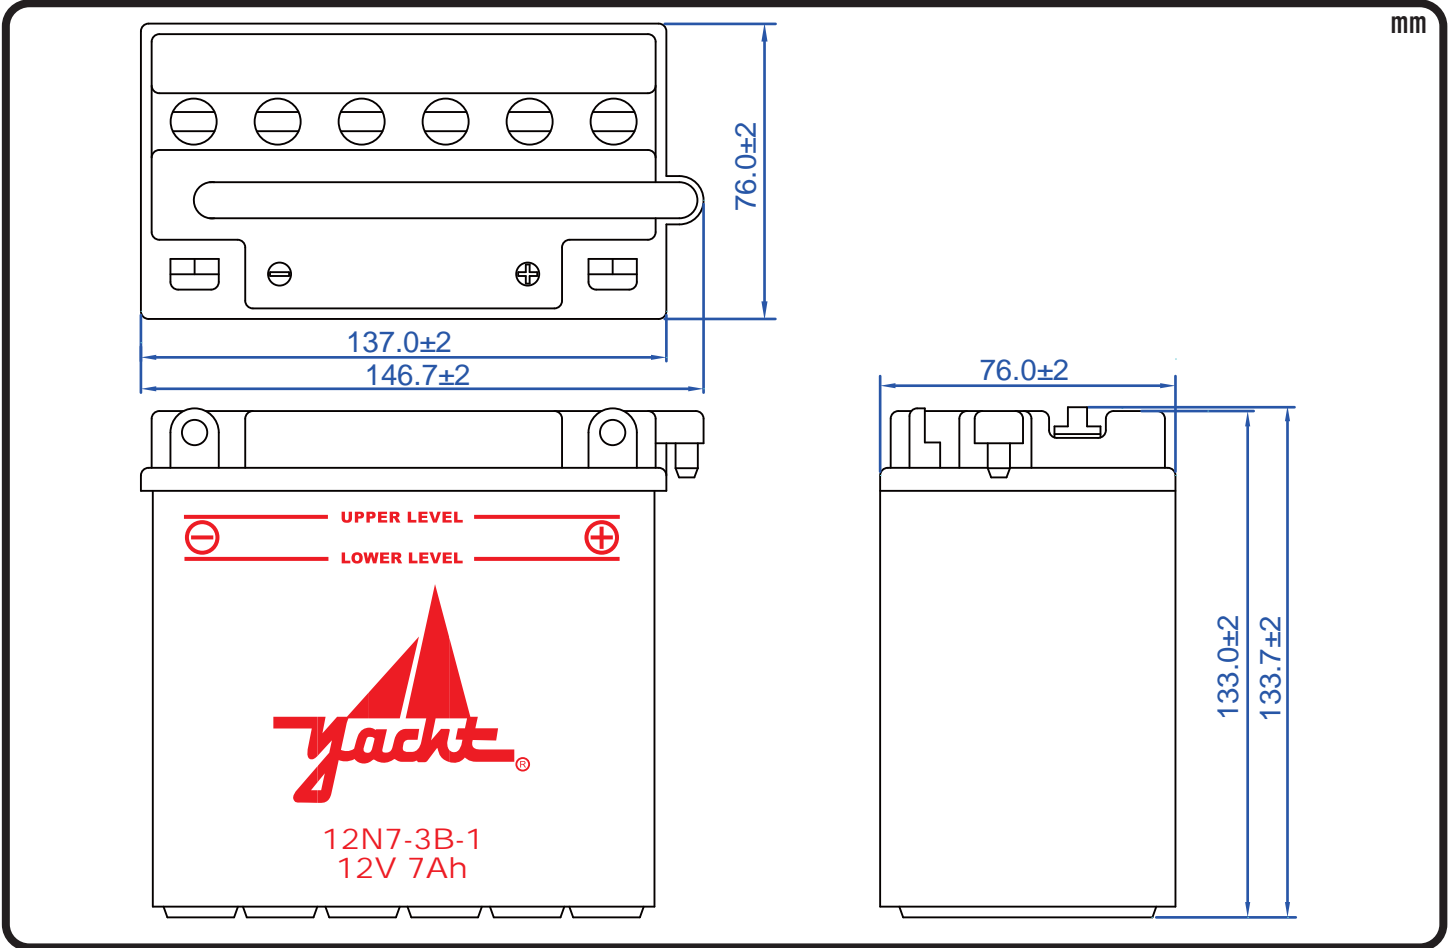

POWERSPORTS BATTERY 12-Volt Conventional Battery Series

12N7-3B-1 12V 7AH(10HR)

JIS
D5302

Specification

BATTERY TYPE NUMBER	VOLTAGE (V)	CAPACITY AH (10HR)	MAXIMUM DIMENSIONS						WEIGHT			
			MILLIMETERS (±2 mm)			INCHES (±1/16 in)			BATTERY ONLY		INCLUDE ACID AND PACKAGE	
			L	W	H	L	W	H	Kg	Lbs	Kg	Lbs
12N7-3B-1	12	7	137	76	133	5 3/8	3	5 1/4	2.10	4.63	3.17	6.98

Dimension