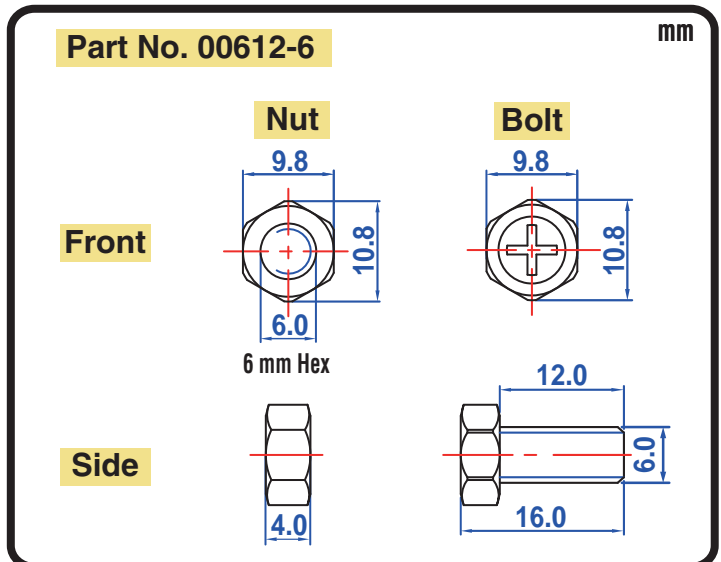

Nut & Bolt Hardware Kits

CORPORATE HEADQUARTERS (TAICHUNG, TAIWAN)
4F-5, No. 925, Sec. 4, Taiwan Blvd., Taichung, 40767 Taiwan, R.O.C.
Tel : 886-4-2358-0578 Fax : 886-4-2358-0059
sales@yacht-battery.com

YACHT BATTERY USA, INC.
Tel : 1-610-689-0443 Fax : 1-888-373-6466
Dave.Beidler@yacht-battery.com
Bruce.Ash@yacht-battery.com