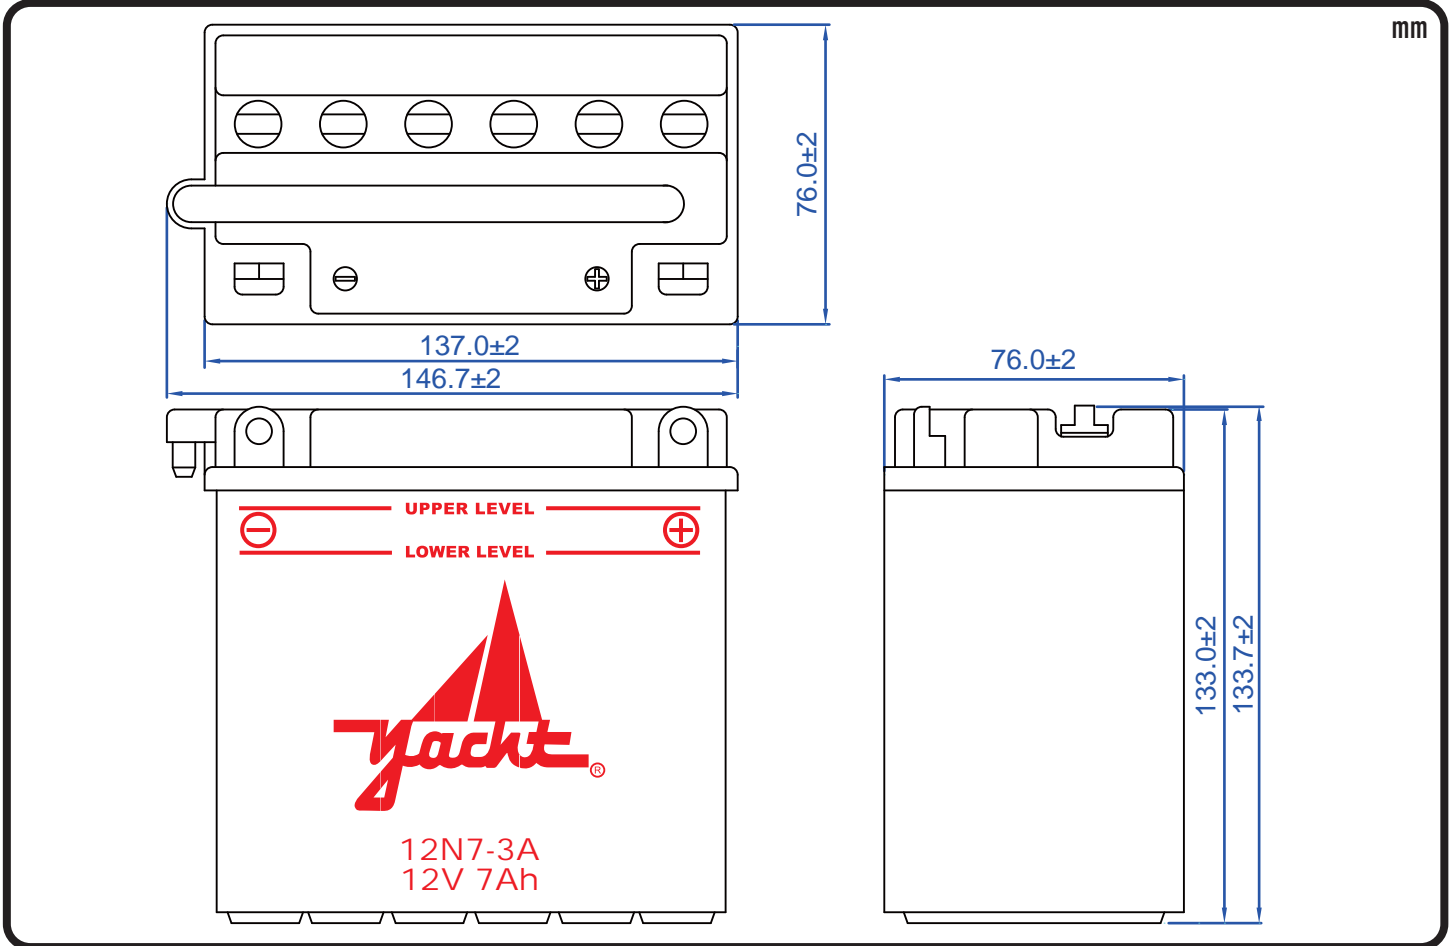

### Specification

BATTERY TYPE NUMBER	VOLTAGE (V)	CAPACITY AH (10HR)	MAXIMUM DIMENSIONS						WEIGHT			
			MILLIMETERS(±2 mm)			INCHES (±1/16 in)			BATTERY ONLY		INCLUDE ACID AND PACKAGE	
			L	W	H	L	W	H	Kg	Lbs	Kg	Lbs
12N7-3A	12	7	137	76	133	5 3/8	3	5 1/4	2.10	4.63	3.17	6.98

### Dimension