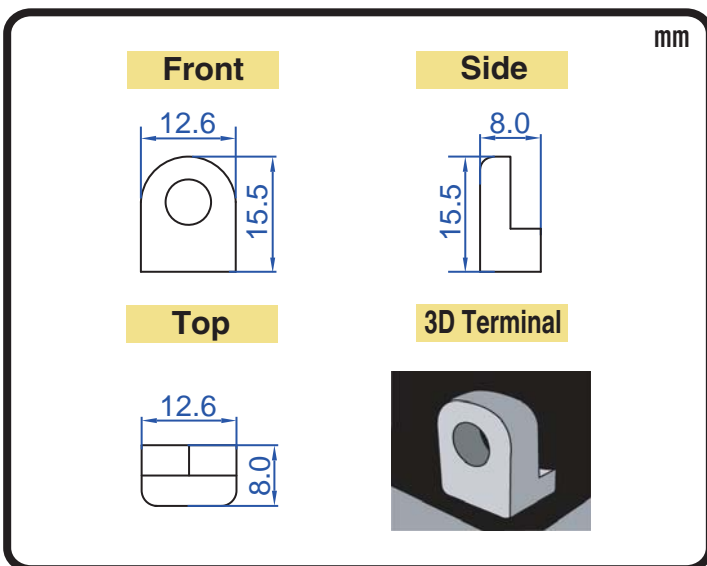

Terminal Configuration