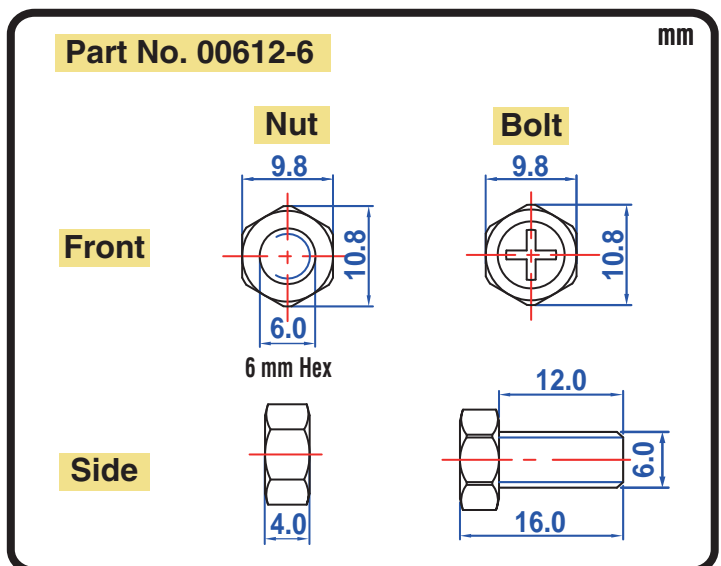

Nut & Bolt Hardware Kits

CORPORATE HEADQUARTERS (TAICHUNG, TAIWAN)
4F-5, No. 925, Sec. 4, Taiwan Blvd., Taichung, 40767 Taiwan, R.O.C.
Tel : 886-4-2358-0578 Fax : 886-4-2358-0059
sales@yacht-battery.com

YACHT BATTERY USA, INC.
Tel : 1-610-689-0443 Fax : 1-888-373-6466
Dave.Beidler@yacht-battery.com
Bruce.Ash@yacht-battery.com