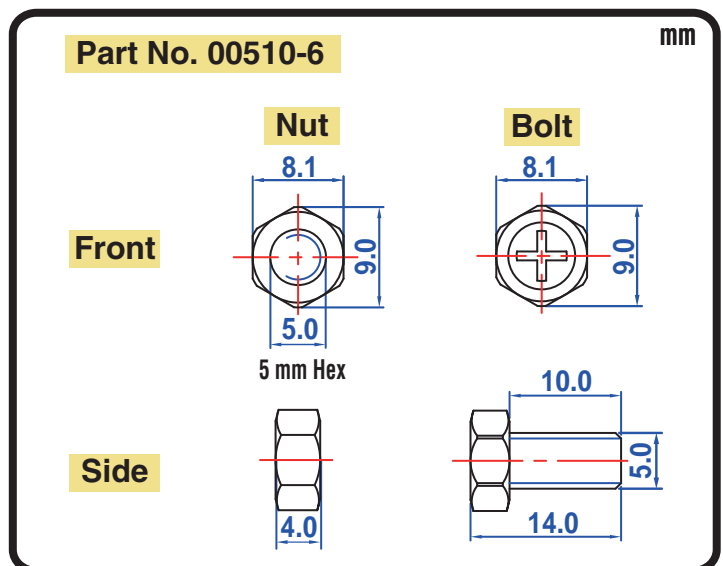

Nut & Bolt Hardware Kits

CORPORATE HEADQUARTERS (TAICHUNG, TAIWAN)

4F-5, No. 925, Sec. 4, Taiwan Blvd., Taichung, 40767 Taiwan, R.O.C.
Tel : 886-4-2358-0578 Fax : 886-4-2358-0059
sales@yacht-battery.com

YACHT BATTERY USA, INC.

Tel : 1-610-689-0443 Fax : 1-888-373-6466
Dave.Beidler@yacht-battery.com
Bruce.Ash@yacht-battery.com