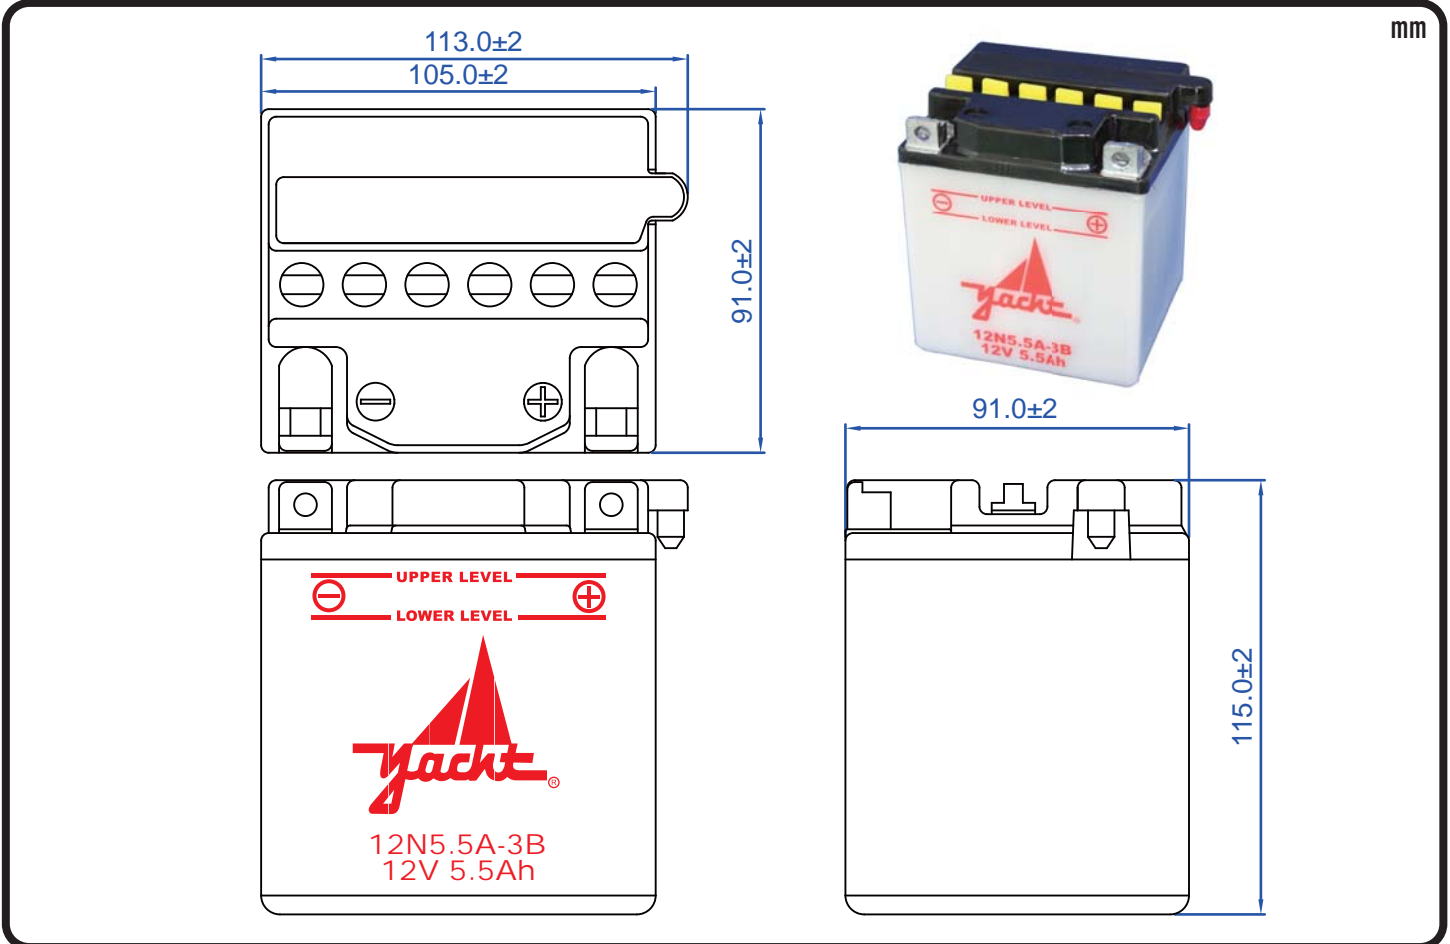

POWERSPORTS BATTERY 12-Volt Conventional Battery Series

12N5.5A-3B 12V 5.5AH(10HR)

JIS
D5302

Specification

BATTERY TYPE NUMBER	VOLTAGE (V)	CAPACITY AH (10HR)	MAXIMUM DIMENSIONS						WEIGHT			
			MILLIMETERS(±2 mm)			INCHES (±1/16 in)			BATTERY ONLY		INCLUDE ACID AND PACKAGE	
			L	W	H	L	W	H	Kg	Lbs	Kg	Lbs
12N5.5A-3B	12	5.5	105	91	115	4 1/8	3 9/16	4 1/2	1.60	3.52	2.41	5.31

Dimension