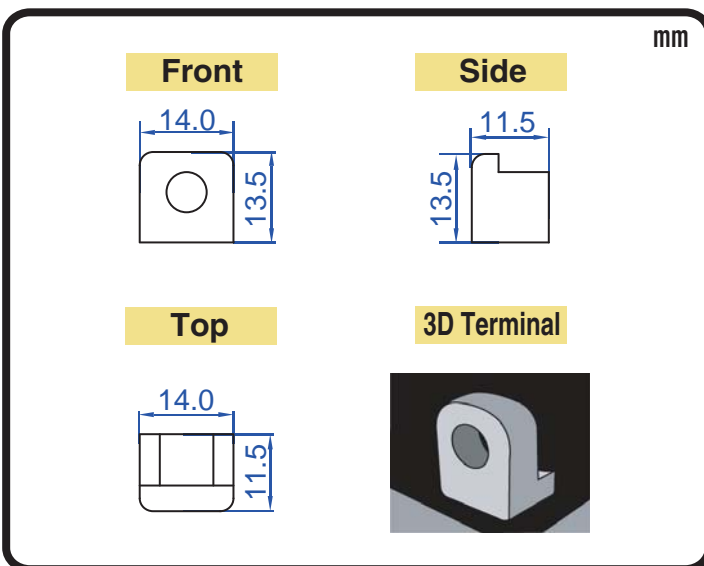

Terminal Configuration