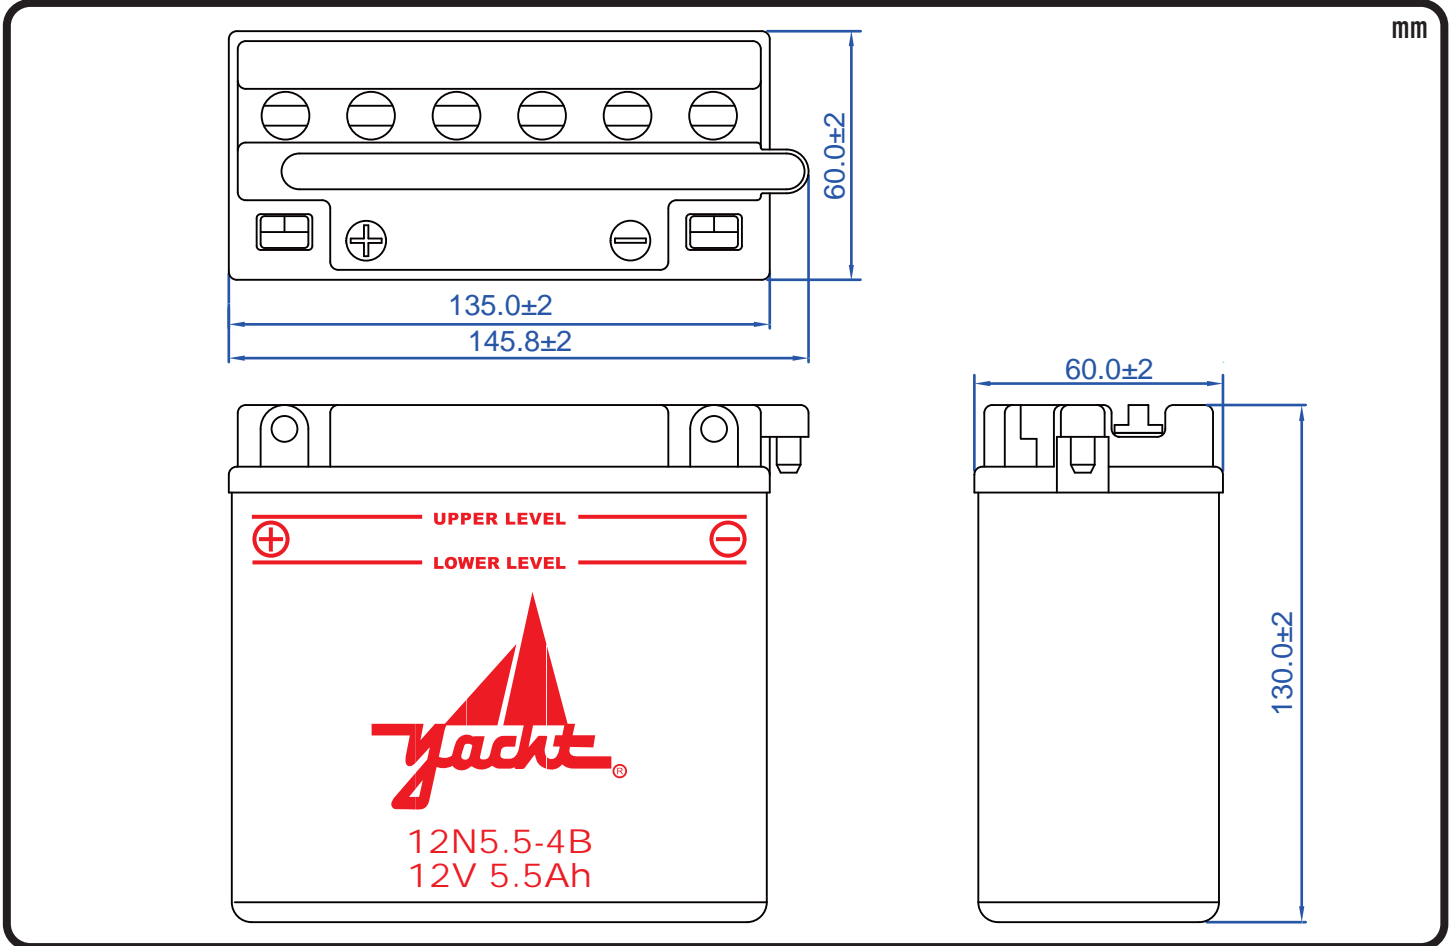

POWERSPORTS BATTERY 12-Volt Conventional Battery Series

12N5.5-4B 12V 5.5AH(10HR)

JIS
D5302

Specification

BATTERY TYPE NUMBER	VOLTAGE (V)	CAPACITY AH (10HR)	MAXIMUM DIMENSIONS						WEIGHT			
			MILLIMETERS(±2 mm)			INCHES (±1/16 in)			BATTERY ONLY		INCLUDE ACID AND PACKAGE	
			L	W	H	L	W	H	Kg	Lbs	Kg	Lbs
12N5.5-4B	12	5.5	135	60	130	5 5/16	2 3/8	5 1/8	1.90	4.19	2.90	6.39

Dimension