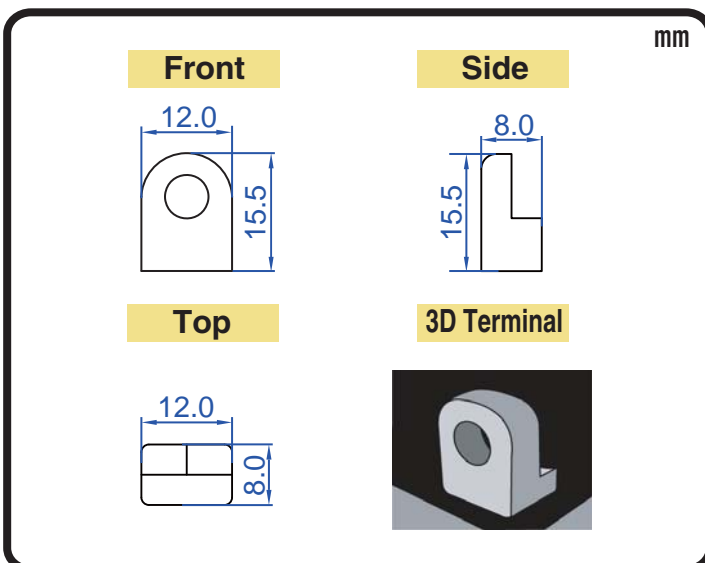

Terminal Configuration