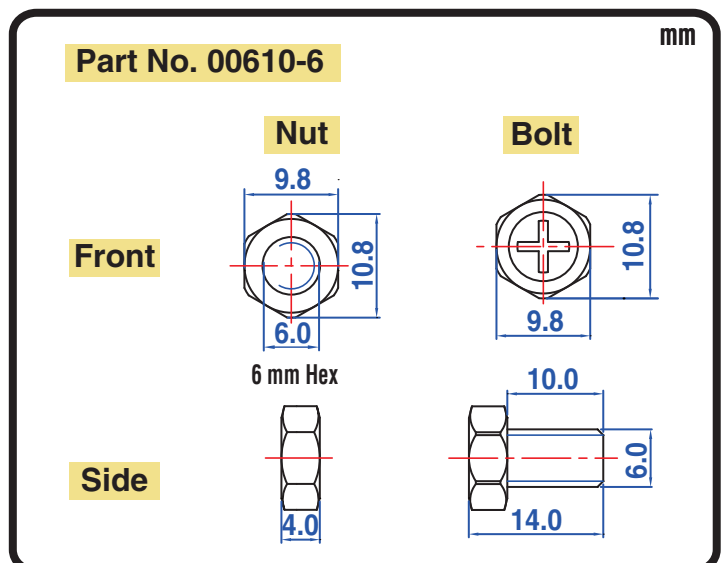

Nut & Bolt Hardware Kits

CORPORATE HEADQUARTERS (TAICHUNG, TAIWAN)

4F-5, No. 925, Sec. 4, Taiwan Blvd., Taichung, 40767 Taiwan, R.O.C.
Tel : 886-4-2358-0578 Fax : 886-4-2358-0059
sales@yacht-battery.com

YACHT BATTERY USA, INC.

Tel : 1-610-689-0443 Fax : 1-888-373-6466
Dave.Beidler@yacht-battery.com
Bruce.Ash@yacht-battery.com