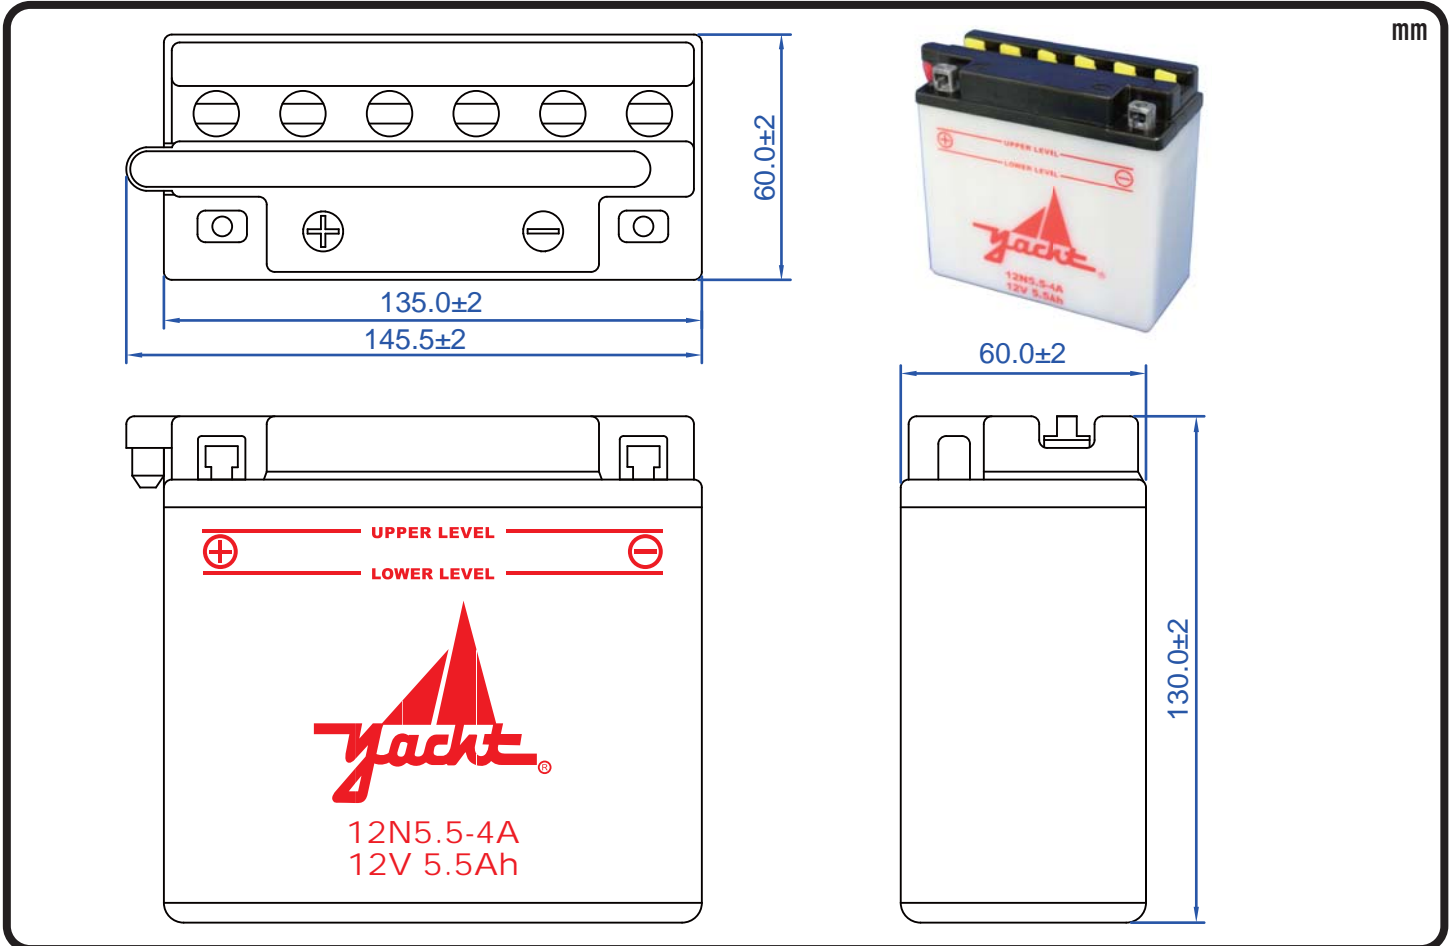

POWERSPORTS BATTERY 12-Volt Conventional Battery Series

12N5.5-4A 12V 5.5AH(10HR)

JIS
D5302

Specification

BATTERY TYPE NUMBER	VOLTAGE (V)	CAPACITY AH (10HR)	MAXIMUM DIMENSIONS						WEIGHT			
			MILLIMETERS(±2 mm)			INCHES (±1/16 in)			BATTERY ONLY		INCLUDE ACID AND PACKAGE	
			L	W	H	L	W	H	Kg	Lbs	Kg	Lbs
12N5.5-4A	12	5.5	135	60	130	5 5/16	2 3/8	5 1/8	1.90	4.19	2.90	6.39

Dimension