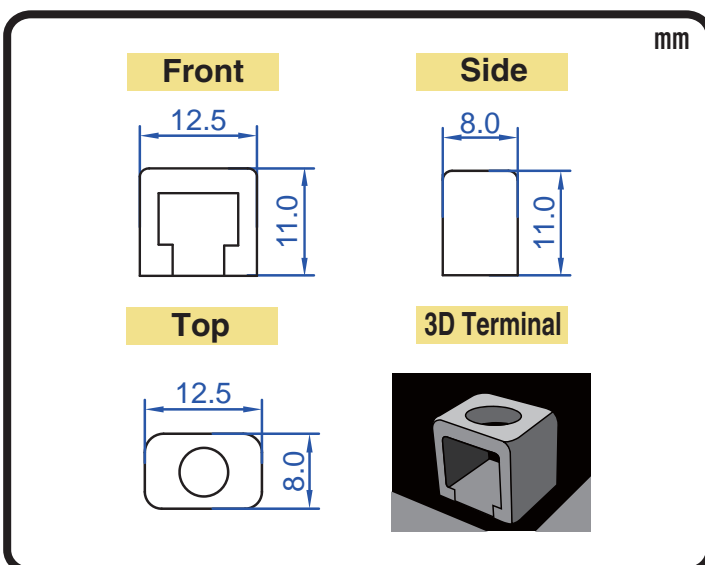

Terminal Configuration