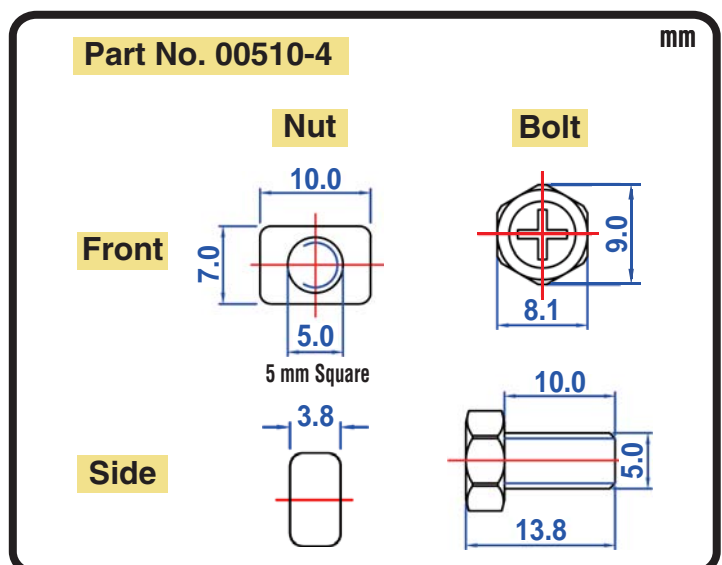

POWERSPORTS BATTERY 12-Volt Conventional Battery Series

12N5.5-4A 12V 5.5AH(10HR)

JIS
D5302

Specification

BATTERY TYPE NUMBER	VOLTAGE (V)	CAPACITY AH (10HR)	MAXIMUM DIMENSIONS						WEIGHT			
			MILLIMETERS(±2 mm)			INCHES (±1/16 in)			BATTERY ONLY		INCLUDE ACID AND PACKAGE	
			L	W	H	L	W	H	Kg	Lbs	Kg	Lbs
12N5.5-4A	12	5.5	135	60	130	5 5/16	2 3/8	5 1/8	1.90	4.19	2.90	6.39

Dimension

Terminal Configuration

Nut & Bolt Hardware Kits

CORPORATE HEADQUARTERS (TAICHUNG, TAIWAN)

4F-5, No. 925, Sec. 4, Taiwan Blvd., Taichung, 40767 Taiwan, R.O.C.
Tel : 886-4-2358-0578 Fax : 886-4-2358-0059
sales@yacht-battery.com