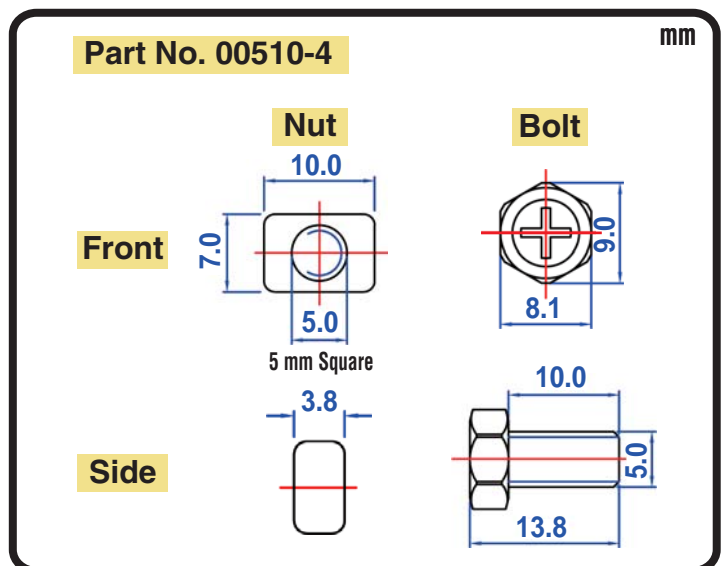

POWERSPORTS BATTERY 12-Volt Conventional Battery Series

12N5.5-4A-1 12V 5.5AH(10HR)

JIS
D5302

Specification

BATTERY TYPE NUMBER	VOLTAGE (V)	CAPACITY AH (10HR)	MAXIMUM DIMENSIONS						WEIGHT			
			MILLIMETERS(±2 mm)			INCHES (±1/16 in)			BATTERY ONLY		INCLUDE ACID AND PACKAGE	
			L	W	H	L	W	H	Kg	Lbs	Kg	Lbs
12N5.5-4A-1	12	5.5	135	60	130	5 5/16	2 3/8	5 1/8	1.90	4.19	2.90	6.39

Dimension

Terminal Configuration

Nut & Bolt Hardware Kits

CORPORATE HEADQUARTERS (TAICHUNG, TAIWAN)
 4F-5, No. 925, Sec. 4, Taiwan Blvd., Taichung, 40767 Taiwan, R.O.C.
 Tel : 886-4-2358-0578 Fax : 886-4-2358-0059
 sales@yacht-battery.com