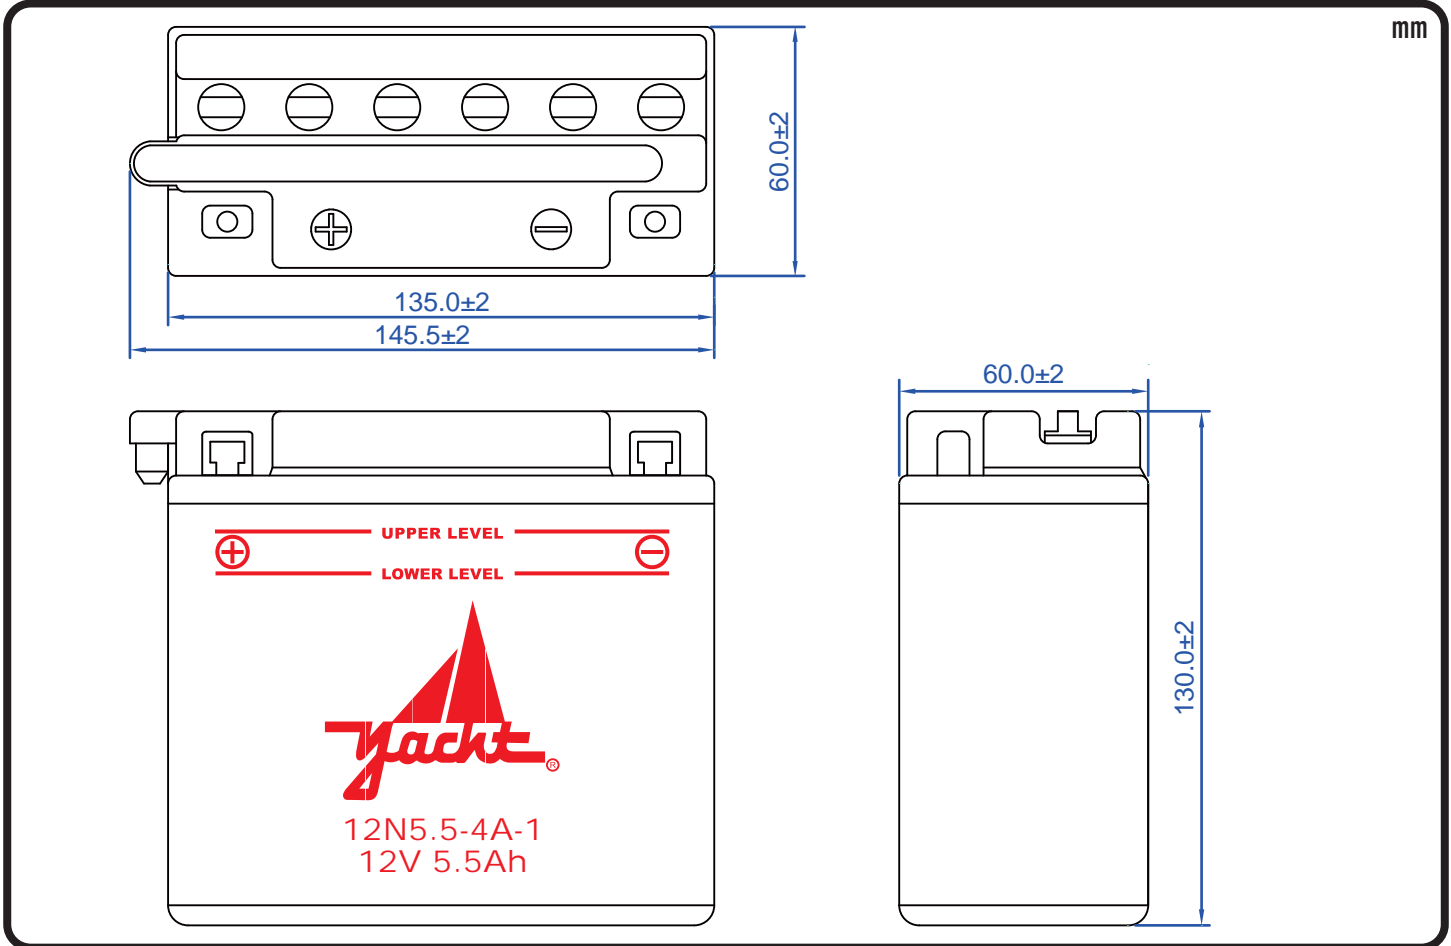

POWERSPORTS BATTERY 12-Volt Conventional Battery Series

12N5.5-4A-1 12V 5.5AH(10HR)

JIS
D5302

Specification

BATTERY TYPE NUMBER	VOLTAGE (V)	CAPACITY AH (10HR)	MAXIMUM DIMENSIONS						WEIGHT			
			MILLIMETERS(±2 mm)			INCHES (±1/16 in)			BATTERY ONLY		INCLUDE ACID AND PACKAGE	
			L	W	H	L	W	H	Kg	Lbs	Kg	Lbs
12N5.5-4A-1	12	5.5	135	60	130	5 5/16	2 3/8	5 1/8	1.90	4.19	2.90	6.39

Dimension