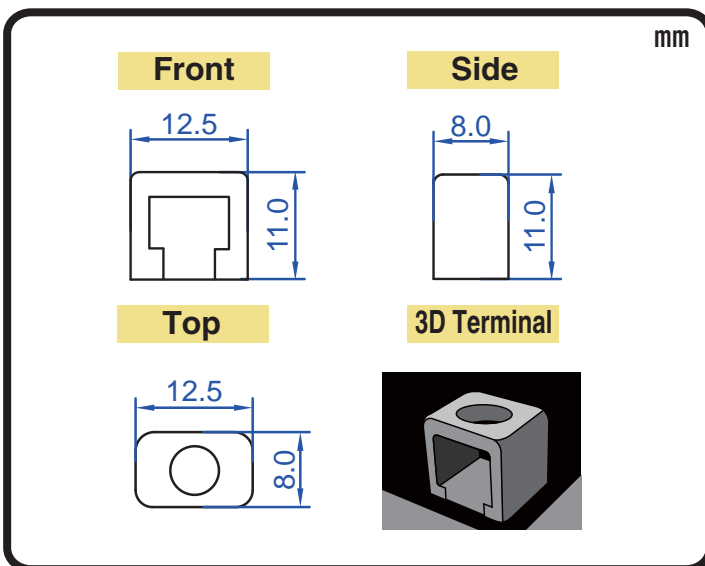

Terminal Configuration