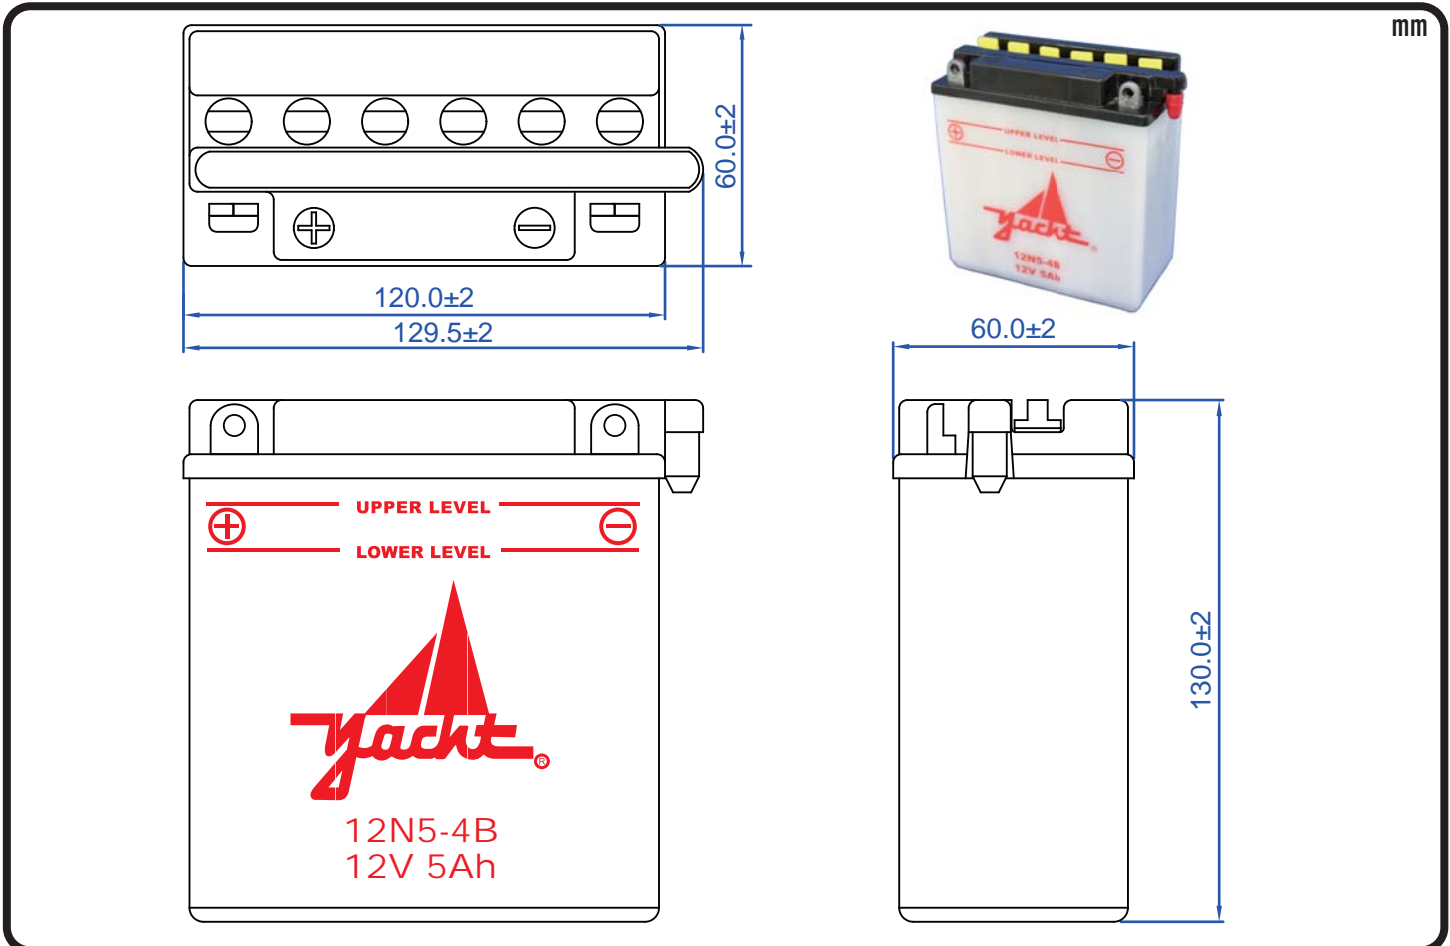

POWERSPORTS BATTERY 12-Volt Conventional Battery Series

12N5-4B 12V 5AH(10HR)

JIS D5302

Specification

BATTERY TYPE NUMBER	VOLTAGE (V)	CAPACITY AH (10HR)	MAXIMUM DIMENSIONS						WEIGHT			
			MILLIMETERS(±2 mm)			INCHES (±1/16 in)			BATTERY ONLY		INCLUDE ACID AND PACKAGE	
			L	W	H	L	W	H	Kg	Lbs	Kg	Lbs
12N5-4B	12	5	120	60	130	4 11/16	2 3/8	5 1/8	1.40	3.08	2.22	4.89

Dimension