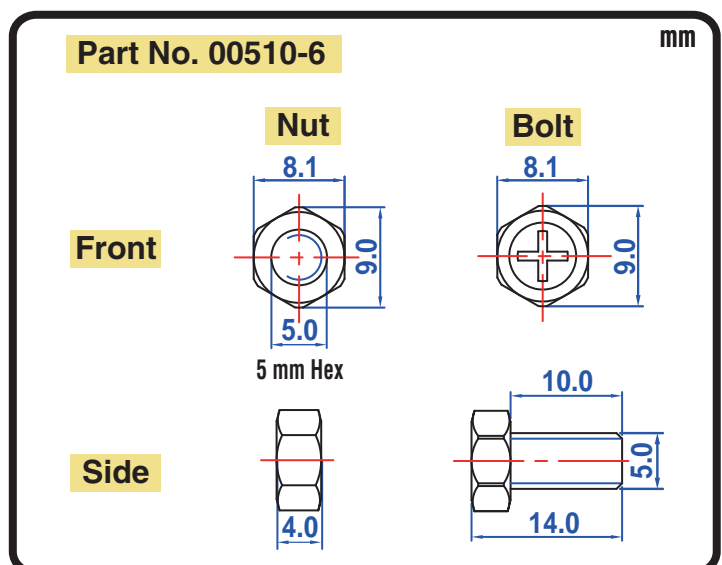

Nut & Bolt Hardware Kits

CORPORATE HEADQUARTERS (TAICHUNG, TAIWAN)

4F-5, No. 925, Sec. 4, Taiwan Blvd., Taichung, 40767 Taiwan, R.O.C.
Tel : 886-4-2358-0578 Fax : 886-4-2358-0059
sales@yacht-battery.com

YACHT BATTERY USA, INC.

Tel : 1-610-689-0443 Fax : 1-888-373-6466
Dave.Beidler@yacht-battery.com
Bruce.Ash@yacht-battery.com