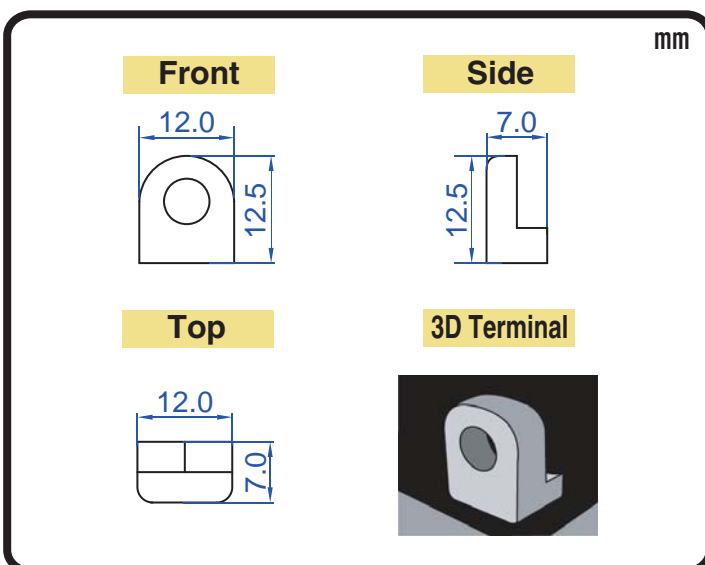

Terminal Configuration