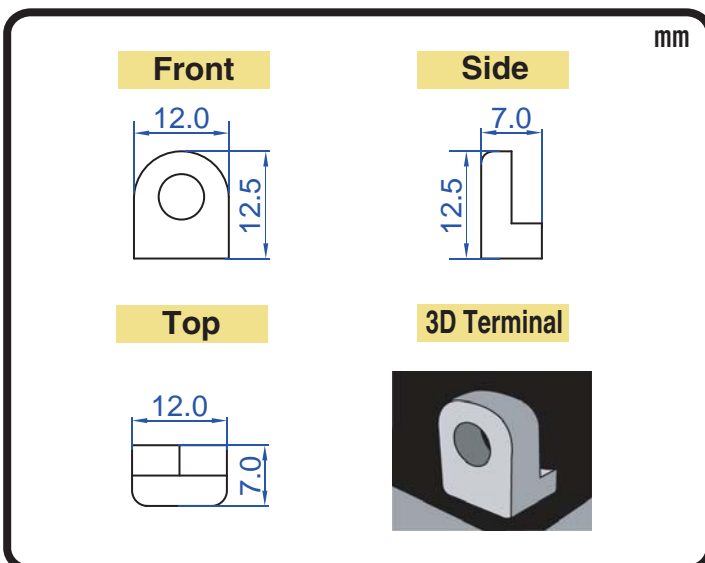

Terminal Configuration