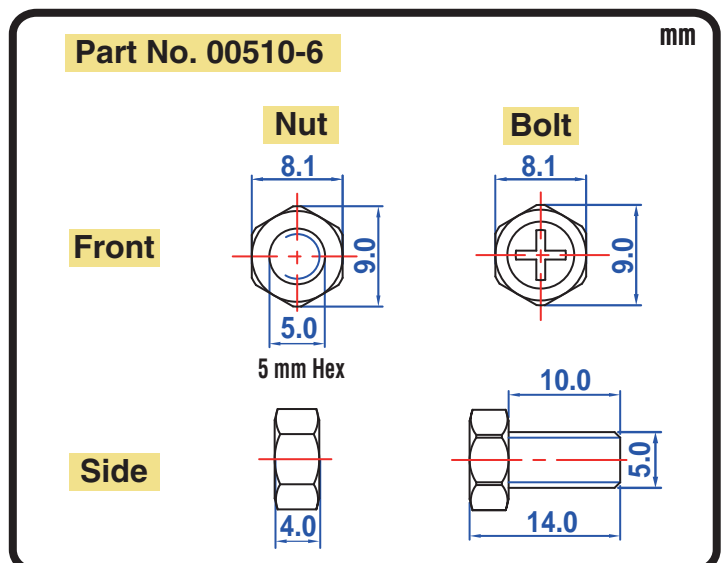

Nut & Bolt Hardware Kits

CORPORATE HEADQUARTERS (TAICHUNG, TAIWAN)

4F-5, No. 925, Sec. 4, Taiwan Blvd., Taichung, 40767 Taiwan, R.O.C.
Tel : 886-4-2358-0578 Fax : 886-4-2358-0059
sales@yacht-battery.com

YACHT BATTERY USA, INC.

Tel : 1-610-689-0443 Fax : 1-888-373-6466
Dave.Beidler@yacht-battery.com
Bruce.Ash@yacht-battery.com