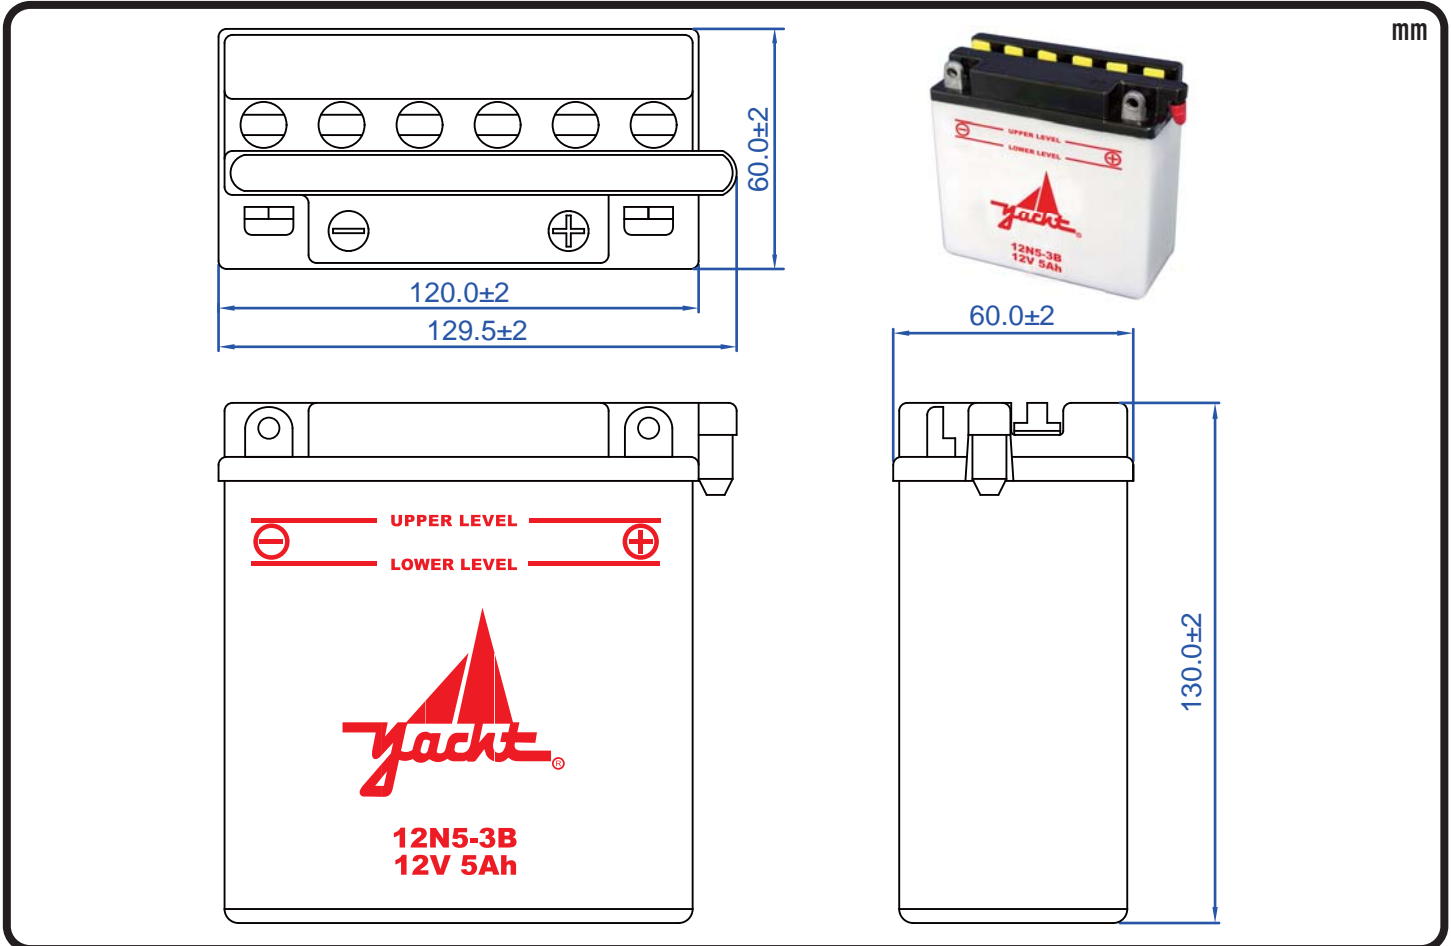

POWERSPORTS BATTERY 12-Volt Conventional Battery Series

12N5-3B 12V 5AH(10HR)

JIS D5302

Specification

BATTERY TYPE NUMBER	VOLTAGE (V)	CAPACITY AH (10HR)	MAXIMUM DIMENSIONS						WEIGHT			
			MILLIMETERS (±2 mm)			INCHES (±1/16 in)			BATTERY ONLY		INCLUDE ACID AND PACKAGE	
			L	W	H	L	W	H	Kg	Lbs	Kg	Lbs
12N5-3B	12	5	120	60	130	4 11/16	2 3/8	5 1/8	1.40	3.08	2.22	4.89

Dimension