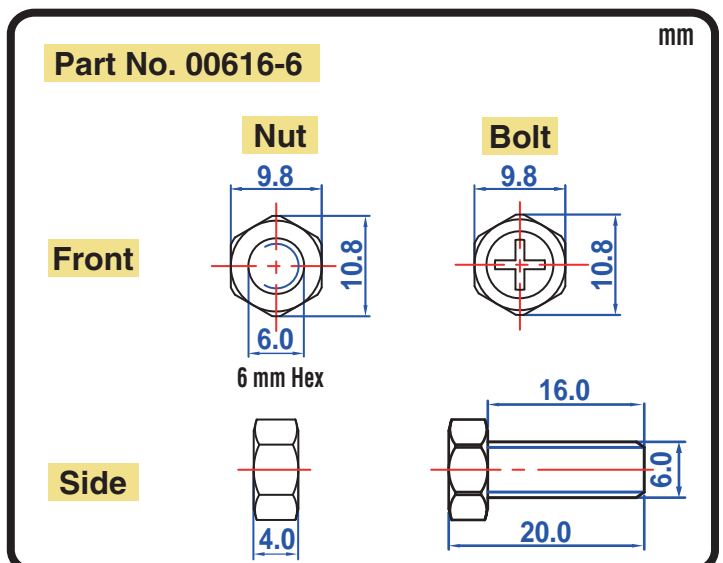

Nut & Bolt Hardware Kits

CORPORATE HEADQUARTERS (TAICHUNG, TAIWAN)

4F-5, No. 925, Sec. 4, Taiwan Blvd., Taichung, 40767 Taiwan, R.O.C.
Tel : 886-4-2358-0578 Fax : 886-4-2358-0059
sales@yacht-battery.com

YACHT BATTERY USA, INC.

Tel : 1-610-689-0443 Fax : 1-888-373-6466
Dave.Beidler@yacht-battery.com
Bruce.Ash@yacht-battery.com