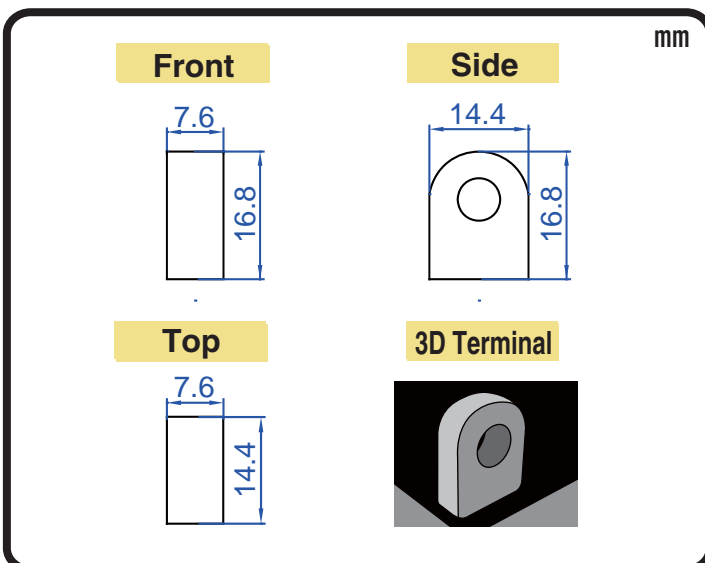

Terminal Configuration