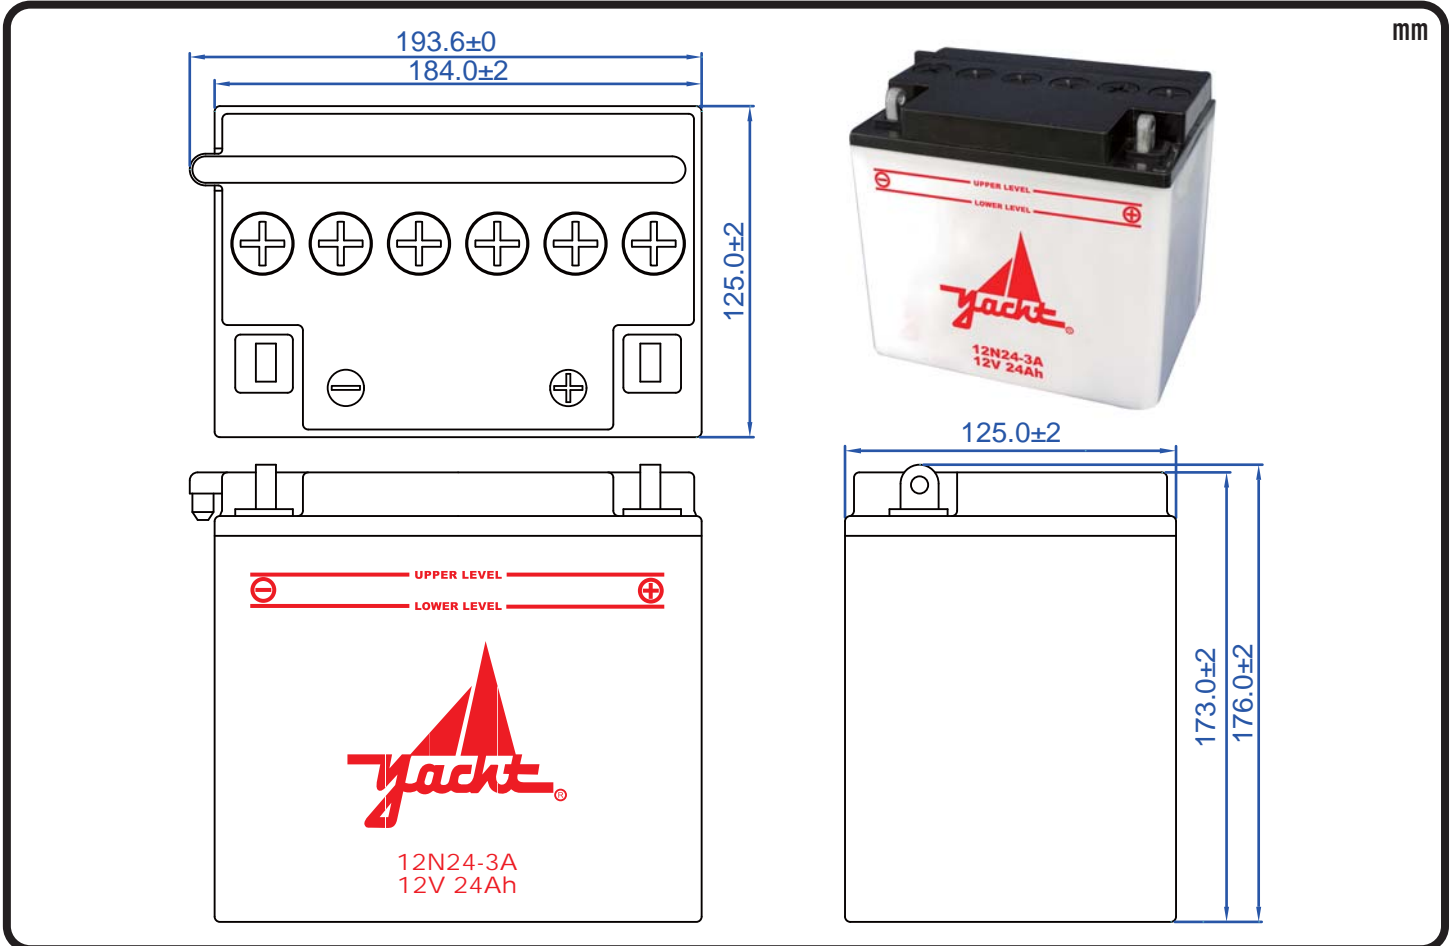

POWERSPORTS BATTERY 12-Volt Conventional Battery Series

12N24-3A 12V 24AH(10HR)

JIS
D5302

Specification

BATTERY TYPE NUMBER	VOLTAGE (V)	CAPACITY AH (10HR)	MAXIMUM DIMENSIONS						WEIGHT			
			MILLIMETERS(±2 mm)			INCHES (±1/16 in)			BATTERY ONLY		INCLUDE ACID AND PACKAGE	
			L	W	H	L	W	H	Kg	Lbs	Kg	Lbs
12N24-3A	12	24	184	125	173	7 1/4	4 15/16	6 13/16	6.00	13.22	8.79	19.36

Dimension