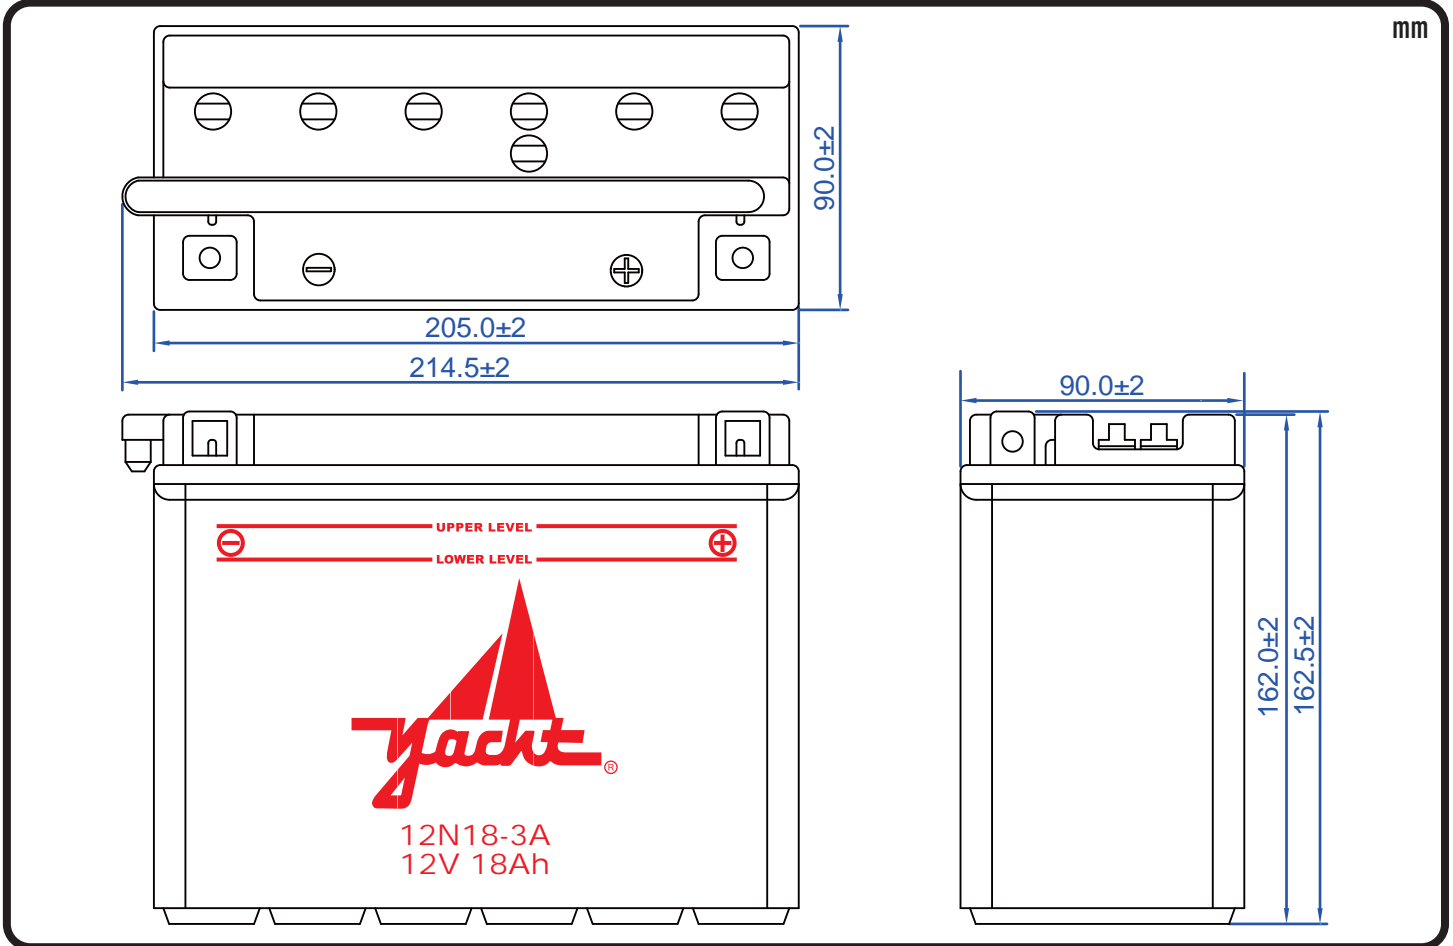

POWERSPORTS BATTERY 12-Volt Conventional Battery Series

12N18-3A 12V 18AH(10HR)

JIS
D5302

Specification

BATTERY TYPE NUMBER	VOLTAGE (V)	CAPACITY AH (10HR)	MAXIMUM DIMENSIONS						WEIGHT			
			MILLIMETERS(±2 mm)			INCHES (±1/16 in)			BATTERY ONLY		INCLUDE ACID AND PACKAGE	
			L	W	H	L	W	H	Kg	Lbs	Kg	Lbs
12N18-3A	12	18	205	90	162	8 1/16	3 9/16	6 3/8	4.30	9.47	6.58	14.49

Dimension