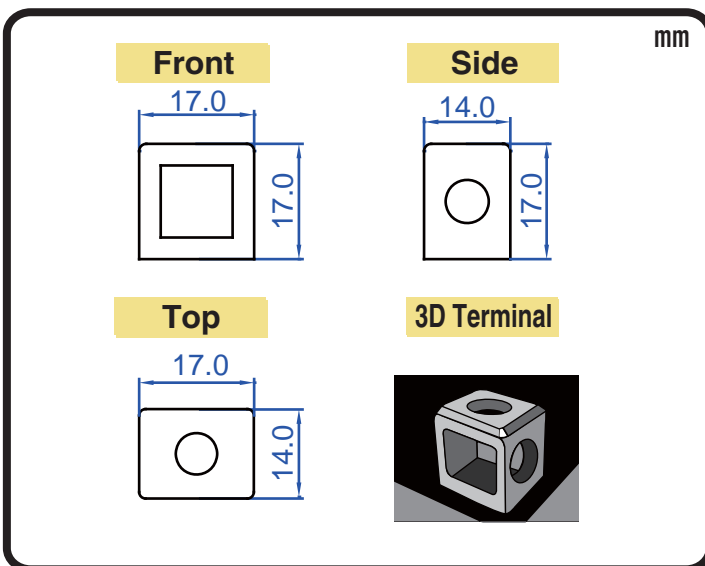

Terminal Configuration