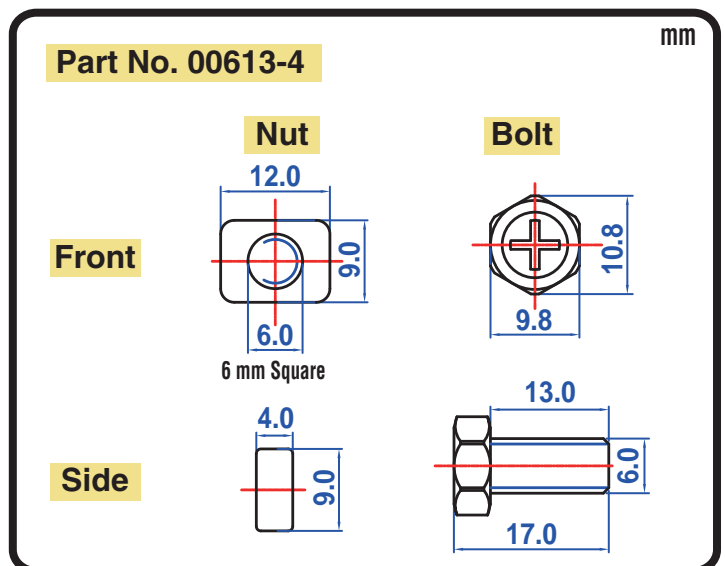

Nut & Bolt Hardware Kits

CORPORATE HEADQUARTERS (TAICHUNG, TAIWAN)

4F-5, No. 925, Sec. 4, Taiwan Blvd., Taichung, 40767 Taiwan, R.O.C.
Tel : 886-4-2358-0578 Fax : 886-4-2358-0059
sales@yacht-battery.com

YACHT BATTERY USA, INC.

Tel : 1-610-689-0443 Fax : 1-888-373-6466
Dave.Beidler@yacht-battery.com
Bruce.Ash@yacht-battery.com