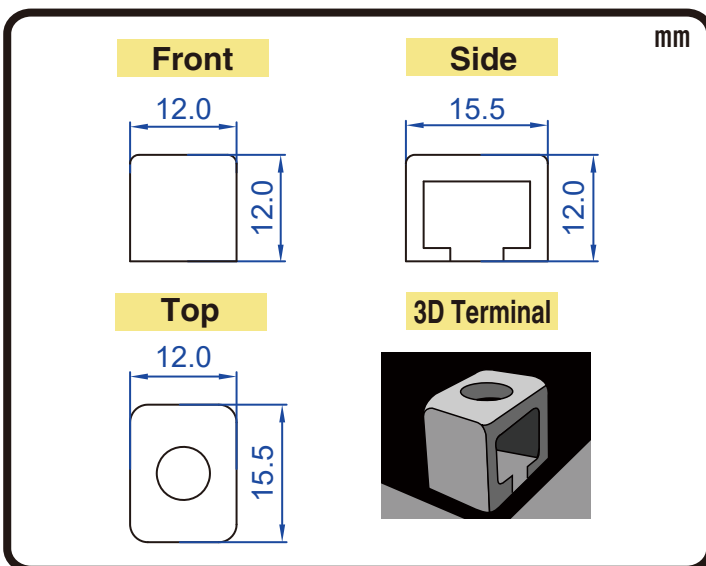

Terminal Configuration