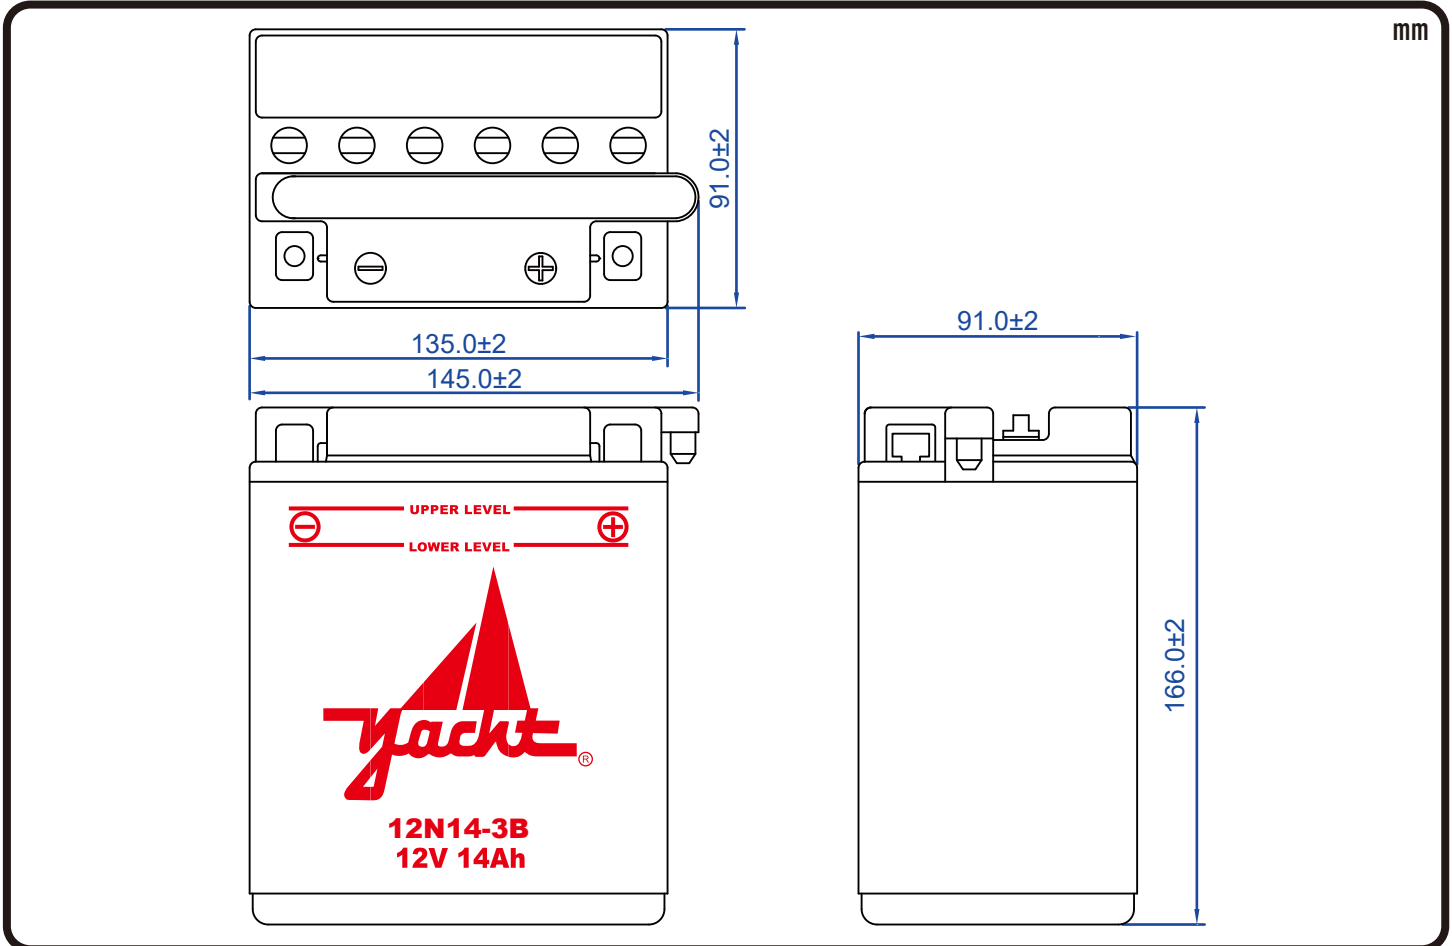

### Specification

BATTERY TYPE NUMBER	VOLTAGE (V)	CAPACITY AH (10HR)	MAXIMUM DIMENSIONS						WEIGHT			
			MILLIMETERS(±2 mm)			INCHES (±1/16 in)			BATTERY ONLY		INCLUDE ACID AND PACKAGE	
			L	W	H	L	W	H	Kg	Lbs	Kg	Lbs
12N14-3B	12	14	135	91	166	5 5/16	3 9/16	6 1/2	3.40	7.49	4.99	10.99

### Dimension