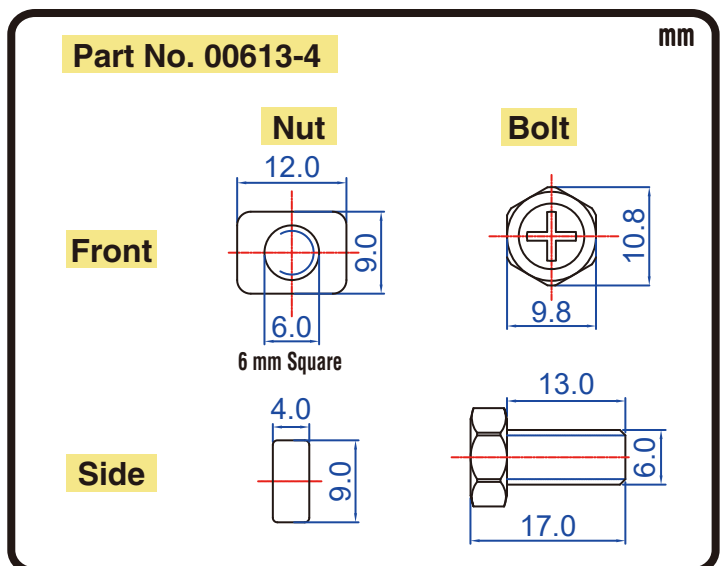

Nut & Bolt Hardware Kits

CORPORATE HEADQUARTERS (TAICHUNG, TAIWAN)
4F-5, No. 925, Sec. 4, Taiwan Blvd., Taichung, 40767 Taiwan, R.O.C.
Tel : 886-4-2358-0578 Fax : 886-4-2358-0059
sales@yacht-battery.com

YACHT BATTERY USA, INC.
Tel : 1-610-689-0443 Fax : 1-888-373-6466
Dave.Beidler@yacht-battery.com
Bruce.Ash@yacht-battery.com