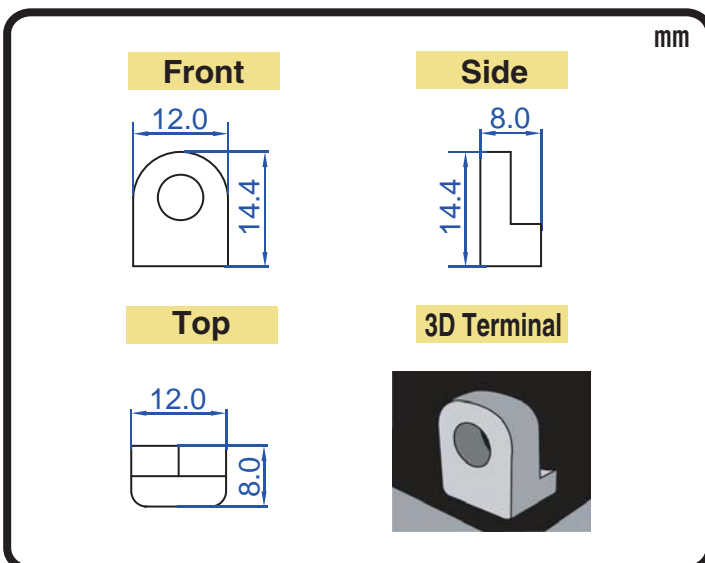

Terminal Configuration