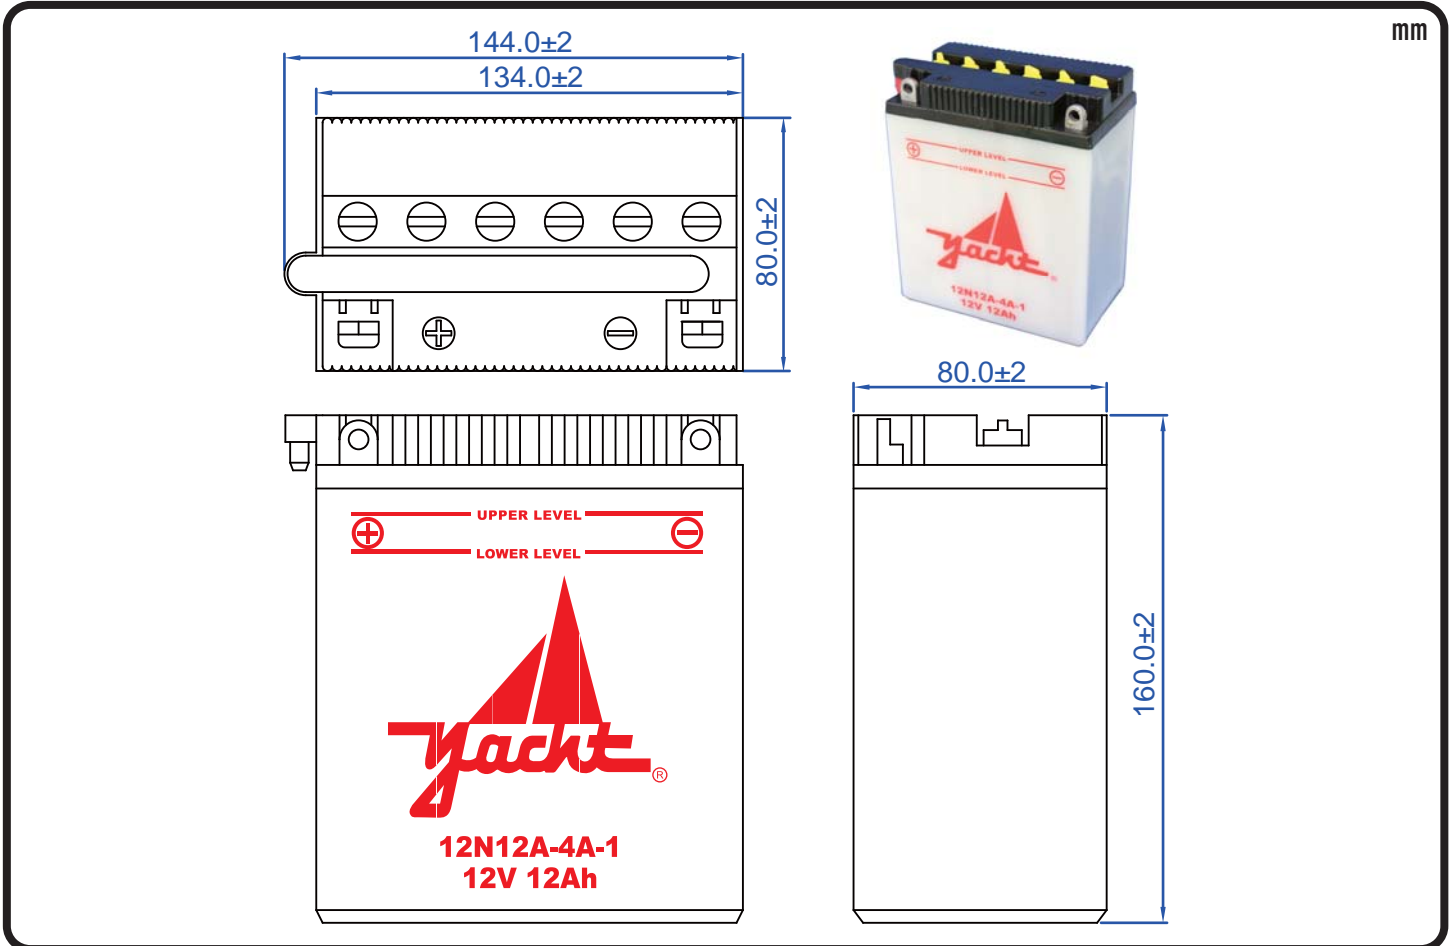

POWERSPORTS BATTERY 12-Volt Conventional Battery Series

12N12A-4A-1 12V 12AH(10HR)

JIS
D5302

Specification

BATTERY TYPE NUMBER	VOLTAGE (V)	CAPACITY AH (10HR)	MAXIMUM DIMENSIONS						WEIGHT			
			MILLIMETERS (±2 mm)			INCHES (±1/16 in)			BATTERY ONLY		INCLUDE ACID AND PACKAGE	
			L	W	H	L	W	H	Kg	Lbs	Kg	Lbs
12N12A-4A-1	12	12	134	80	160	5 1/4	3 1/8	6 5/16	3.00	6.61	4.46	9.82

Dimension