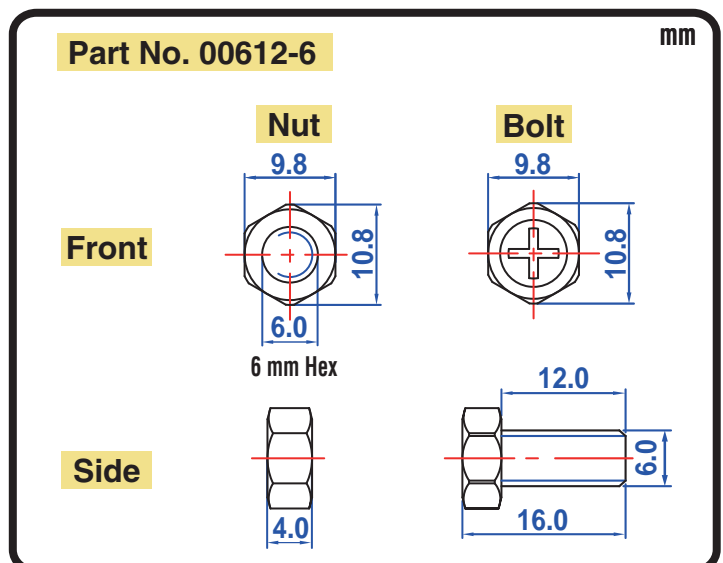

Nut & Bolt Hardware Kits

CORPORATE HEADQUARTERS (TAICHUNG, TAIWAN)

4F-5, No. 925, Sec. 4, Taiwan Blvd., Taichung, 40767 Taiwan, R.O.C.
Tel : 886-4-2358-0578 Fax : 886-4-2358-0059
sales@yacht-battery.com

YACHT BATTERY USA, INC.

Tel : 1-610-689-0443 Fax : 1-888-373-6466
Dave.Beidler@yacht-battery.com
Bruce.Ash@yacht-battery.com