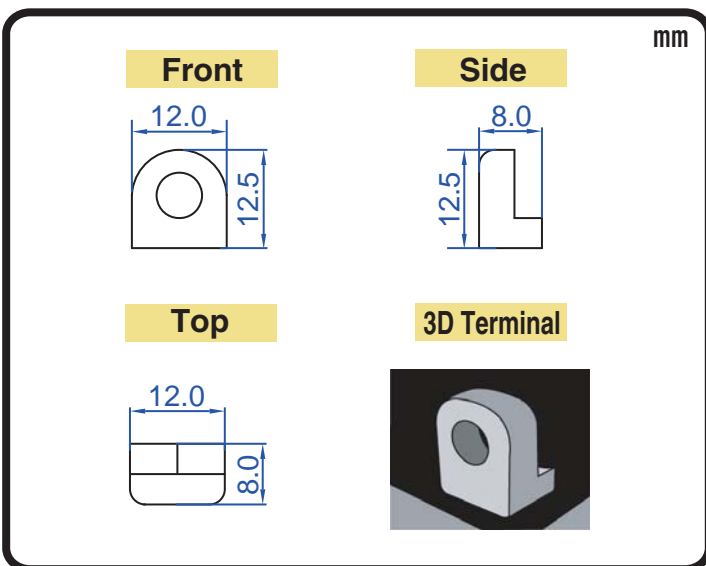

Terminal Configuration