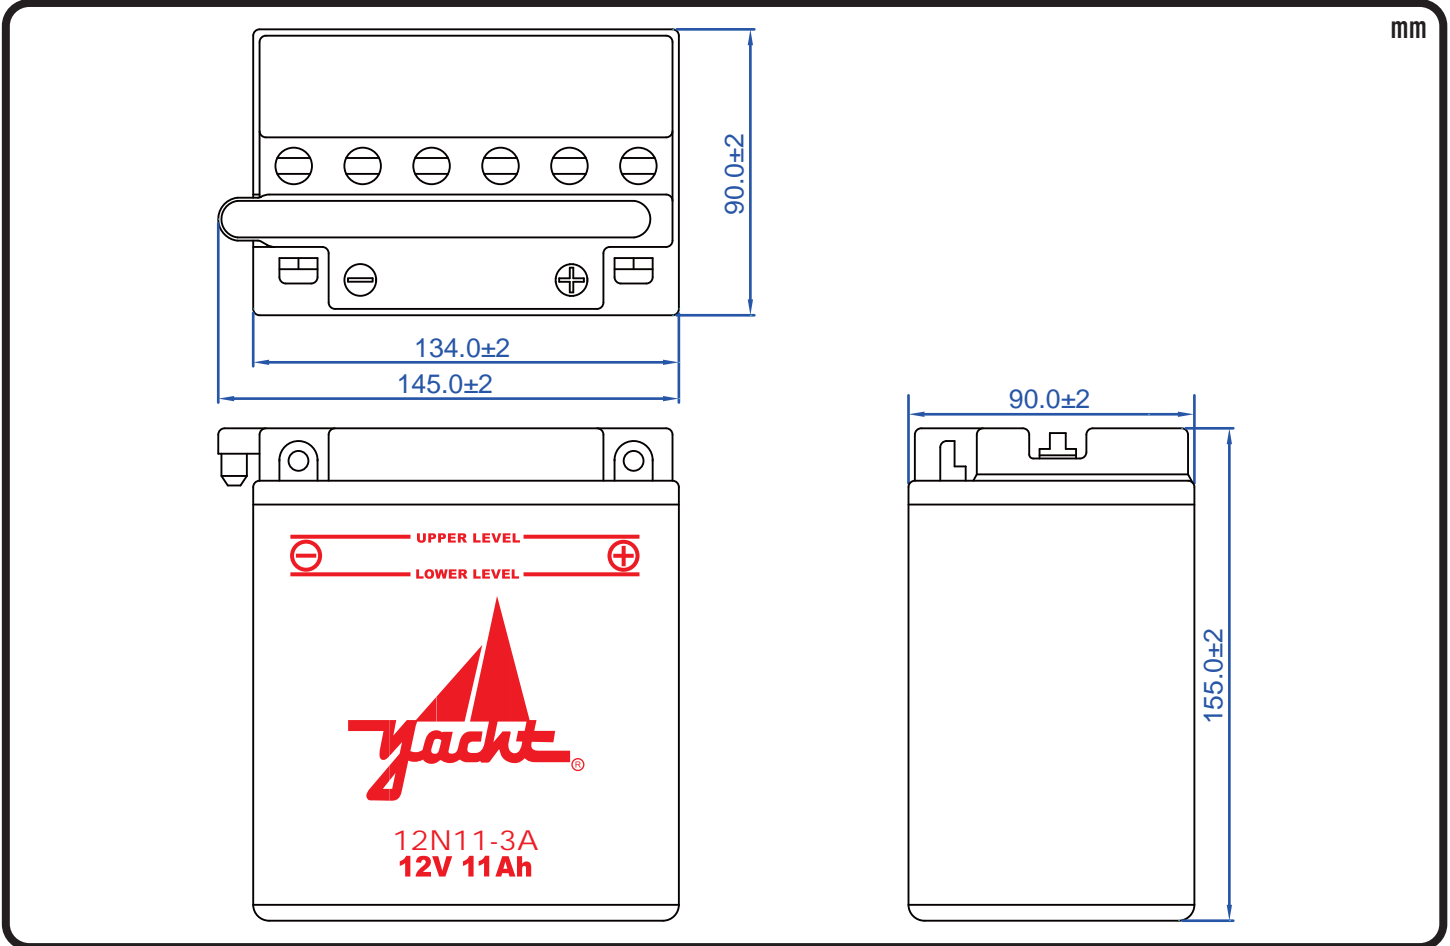

### Specification

BATTERY TYPE NUMBER	VOLTAGE (V)	CAPACITY AH (10HR)	MAXIMUM DIMENSIONS						WEIGHT			
			MILLIMETERS(±2 mm)			INCHES (±1/16 in)			BATTERY ONLY		INCLUDE ACID AND PACKAGE	
			L	W	H	L	W	H	Kg	Lbs	Kg	Lbs
12N11-3A	12	11	134	90	155	5 1/4	3 9/16	6 1/16	2.90	6.39	4.22	9.30

### Dimension