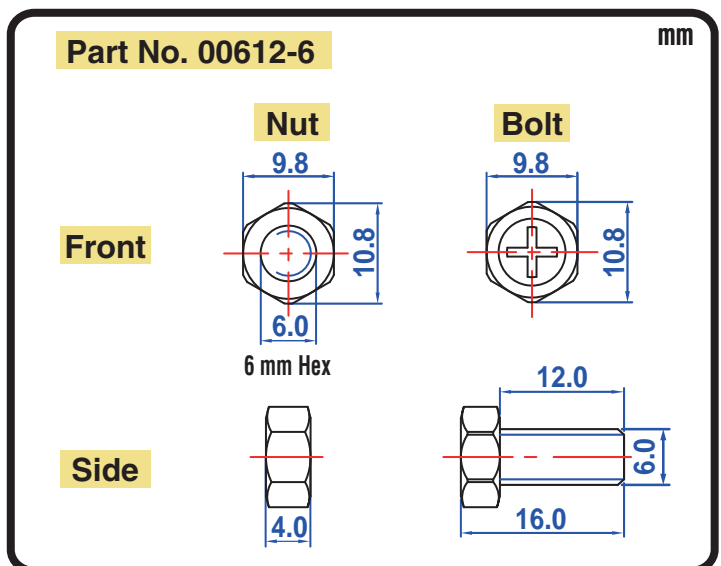

Nut & Bolt Hardware Kits

CORPORATE HEADQUARTERS (TAICHUNG, TAIWAN)
4F-5, No. 925, Sec. 4, Taiwan Blvd., Taichung, 40767 Taiwan, R.O.C.
Tel : 886-4-2358-0578 Fax : 886-4-2358-0059
sales@yacht-battery.com

YACHT BATTERY USA, INC.
Tel : 1-610-689-0443 Fax : 1-888-373-6466
Dave.Beidler@yacht-battery.com
Bruce.Ash@yacht-battery.com