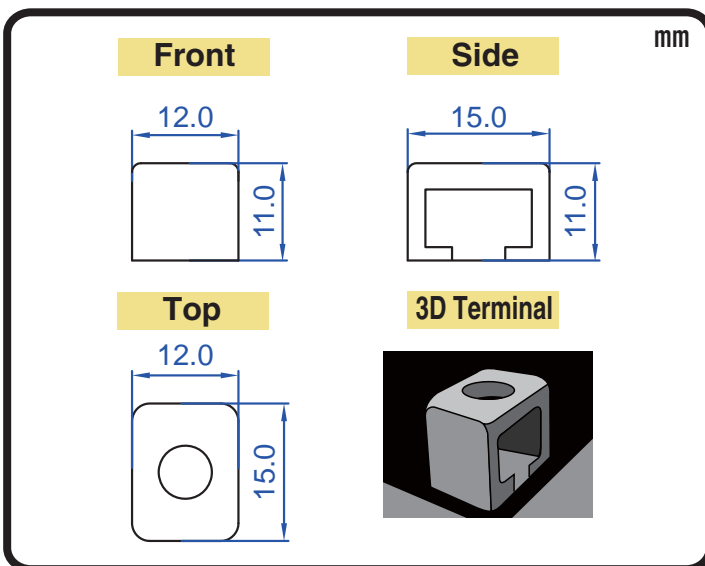

Terminal Configuration