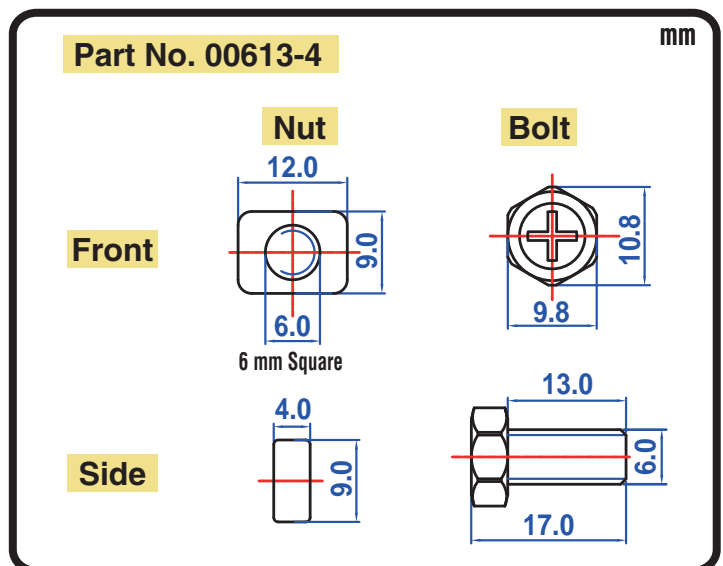

Nut & Bolt Hardware Kits

CORPORATE HEADQUARTERS (TAICHUNG, TAIWAN)
4F-5, No. 925, Sec. 4, Taiwan Blvd., Taichung, 40767 Taiwan, R.O.C.
Tel : 886-4-2358-0578 Fax : 886-4-2358-0059
sales@yacht-battery.com

YACHT BATTERY USA, INC.
Tel : 1-610-689-0443 Fax : 1-888-373-6466
Dave.Beidler@yacht-battery.com
Bruce.Ash@yacht-battery.com