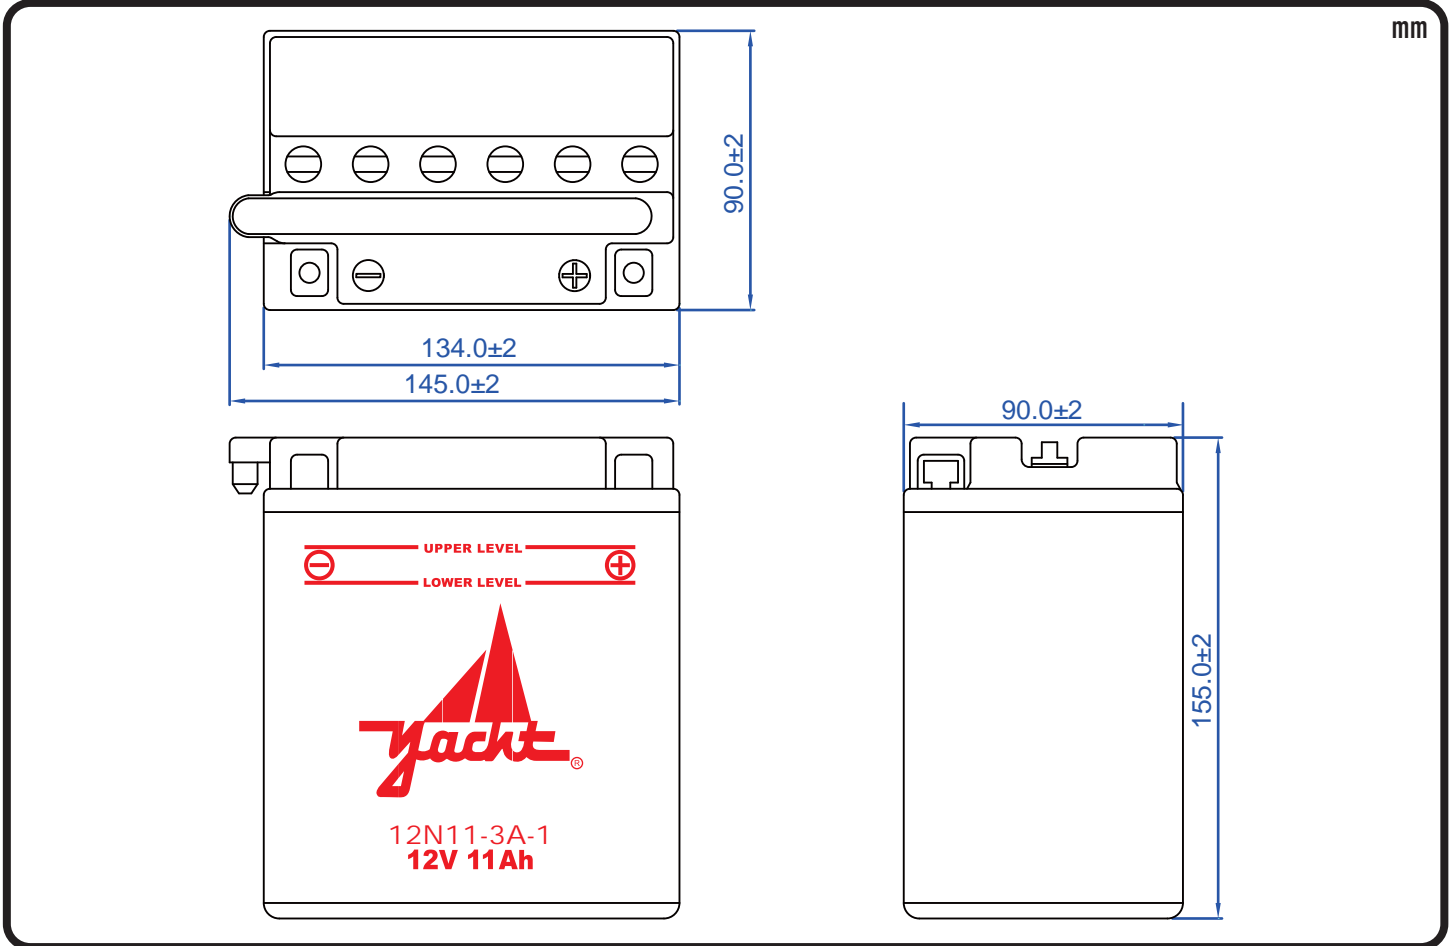

### Specification

BATTERY TYPE NUMBER	VOLTAGE (V)	CAPACITY AH (10HR)	MAXIMUM DIMENSIONS						WEIGHT			
			MILLIMETERS(±2 mm)			INCHES (±1/16 in)			BATTERY ONLY		INCLUDE ACID AND PACKAGE	
			L	W	H	L	W	H	Kg	Lbs	Kg	Lbs
12N11-3A-1	12	11	134	90	155	5 1/4	3 9/16	6 1/16	2.90	6.39	4.22	9.30

### Dimension