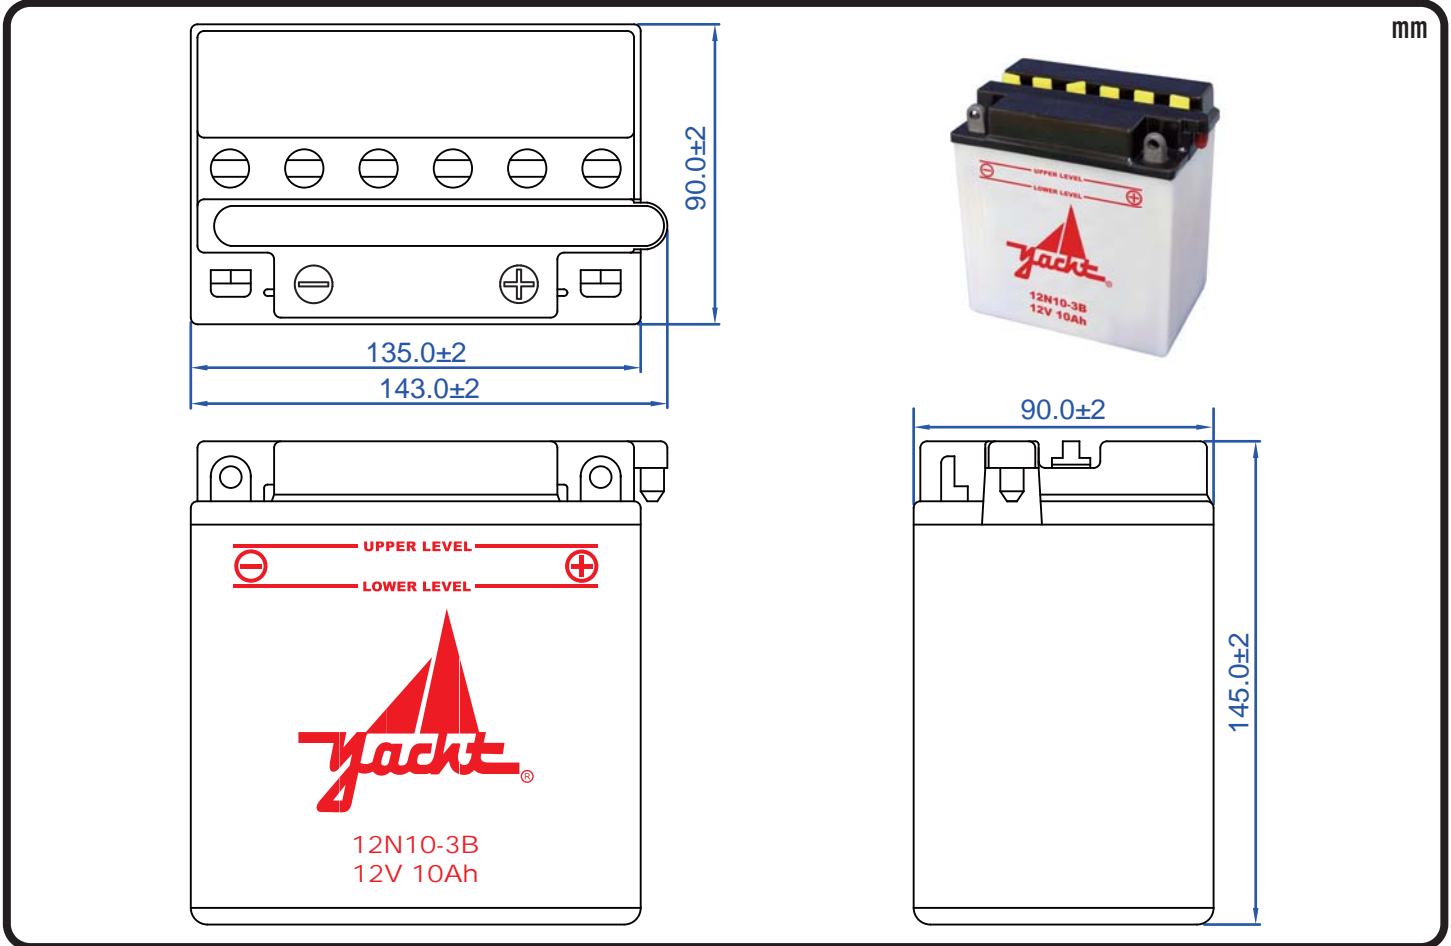

POWERSPORTS BATTERY 12-Volt Conventional Battery Series

12N10-3B 12V 10AH(10HR)

JIS
D5302

Specification

BATTERY TYPE NUMBER	VOLTAGE (V)	CAPACITY AH (10HR)	MAXIMUM DIMENSIONS						WEIGHT			
			MILLIMETERS (±2 mm)			INCHES (±1/16 in)			BATTERY ONLY		INCLUDE ACID AND PACKAGE	
			L	W	H	L	W	H	Kg	Lbs	Kg	Lbs
12N10-3B	12	10	135	90	145	5 5/16	3 9/16	5 11/16	3.00	6.61	4.43	9.76

Dimension