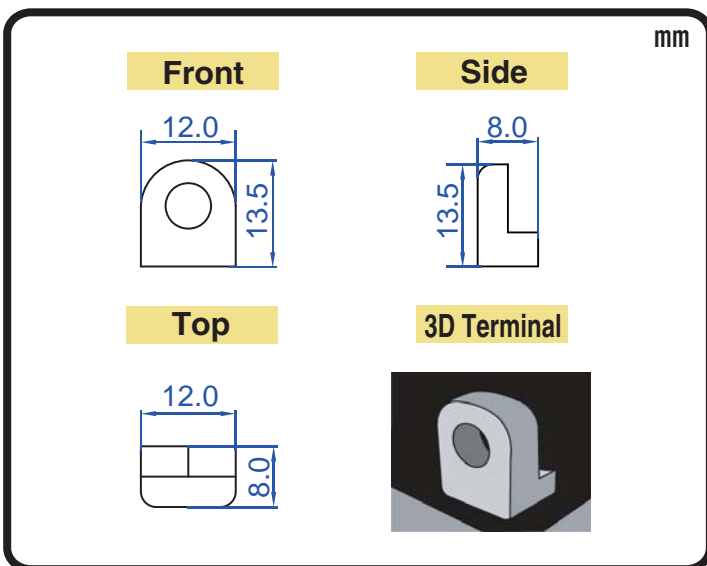

Terminal Configuration