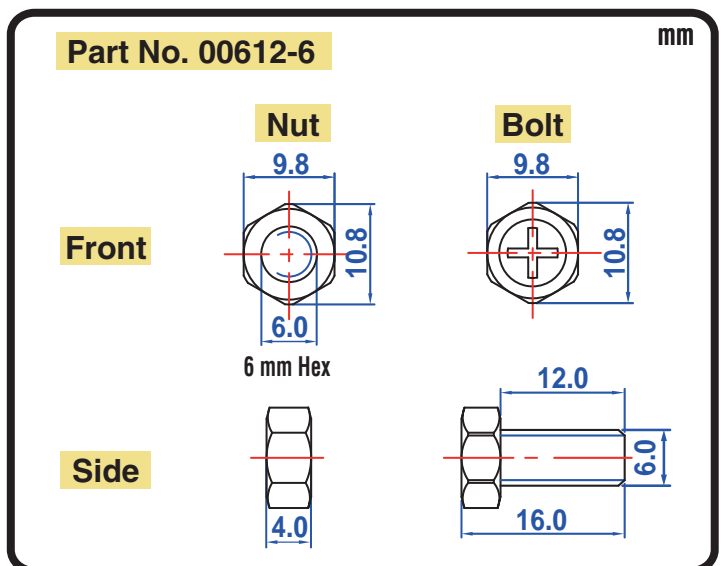

Nut & Bolt Hardware Kits

CORPORATE HEADQUARTERS (TAICHUNG, TAIWAN)
4F-5, No. 925, Sec. 4, Taiwan Blvd., Taichung, 40767 Taiwan, R.O.C.
Tel : 886-4-2358-0578 Fax : 886-4-2358-0059
sales@yacht-battery.com

YACHT BATTERY USA, INC.
Tel : 1-610-689-0443 Fax : 1-888-373-6466
Dave.Beidler@yacht-battery.com
Bruce.Ash@yacht-battery.com