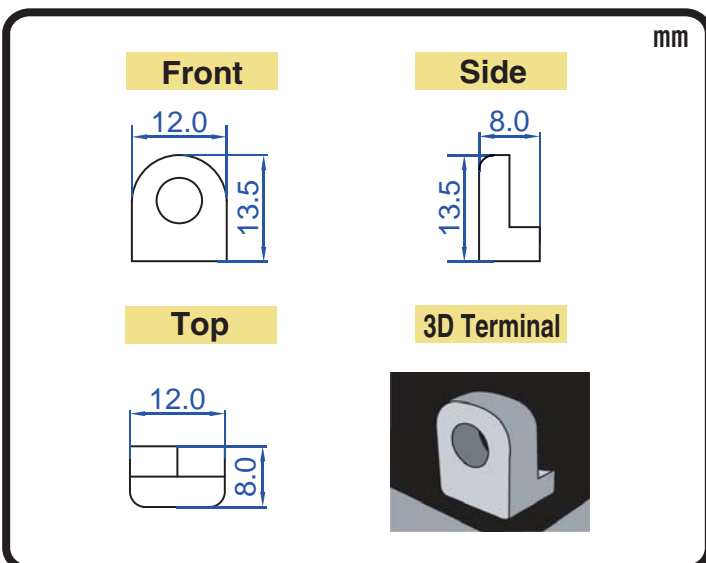

Terminal Configuration