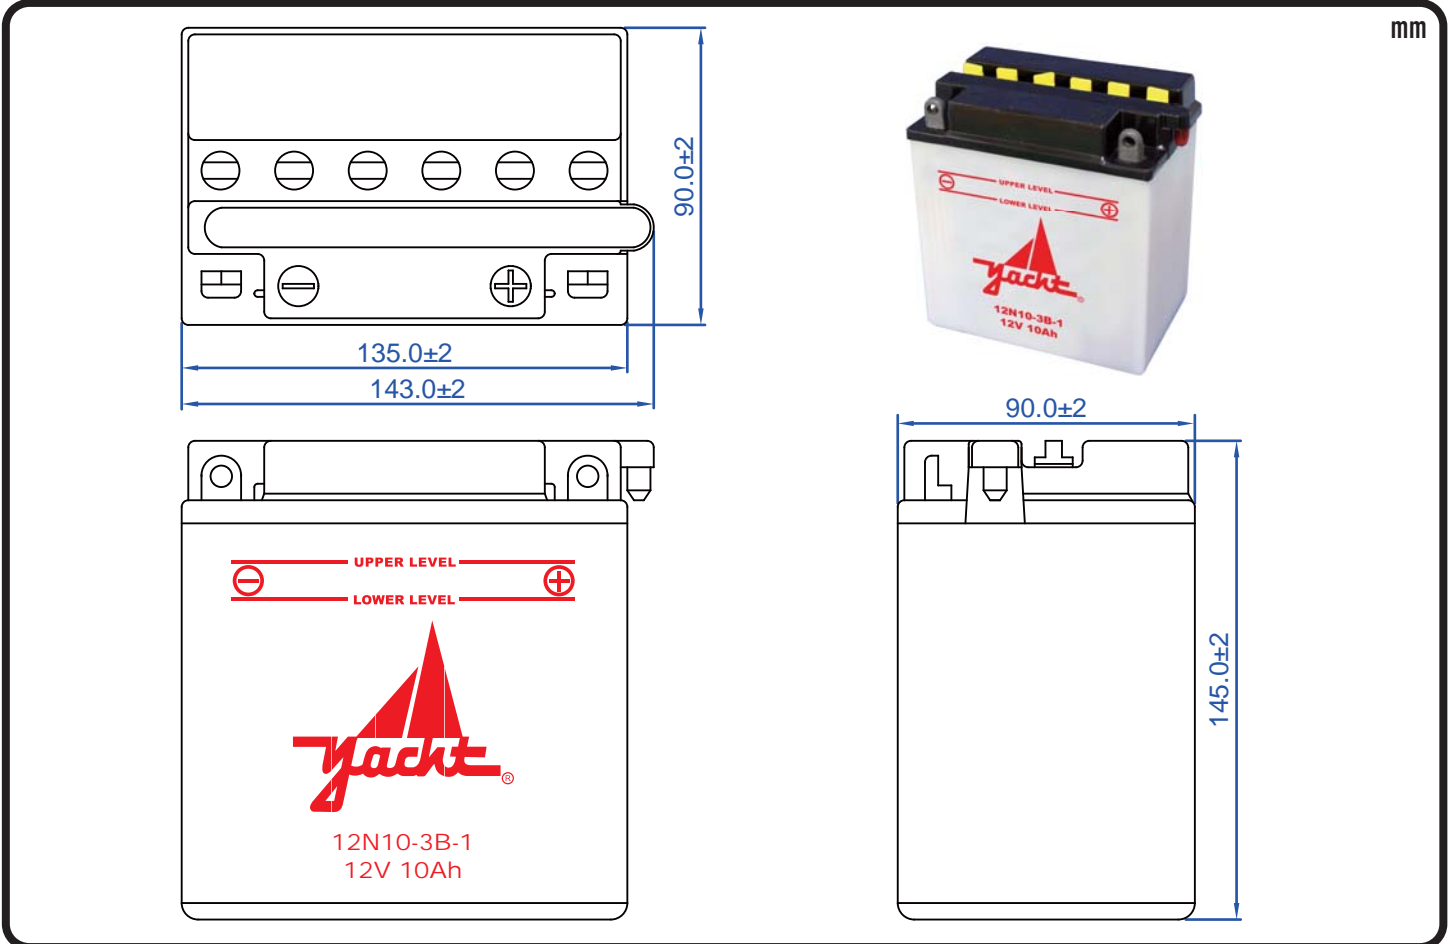

POWERSPORTS BATTERY 12-Volt Conventional Battery Series

12N10-3B-1 12V 10AH(10HR)

JIS
D5302

Specification

BATTERY TYPE NUMBER	VOLTAGE (V)	CAPACITY AH (10HR)	MAXIMUM DIMENSIONS						WEIGHT			
			MILLIMETERS(±2 mm)			INCHES (±1/16 in)			BATTERY ONLY		INCLUDE ACID AND PACKAGE	
			L	W	H	L	W	H	Kg	Lbs	Kg	Lbs
12N10-3B-1	12	10	135	90	145	5 5/16	3 9/16	5 11/16	3.00	6.61	4.43	9.76

Dimension