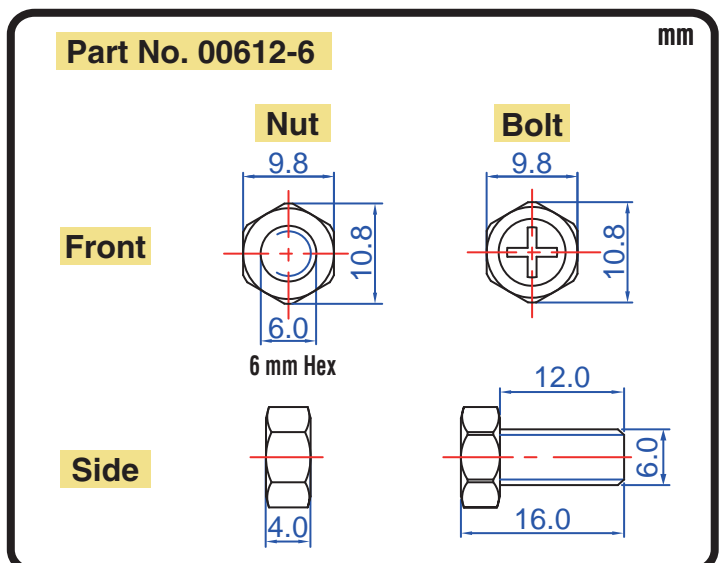

Nut & Bolt Hardware Kits

CORPORATE HEADQUARTERS (TAICHUNG, TAIWAN)

4F-5, No. 925, Sec. 4, Taiwan Blvd., Taichung, 40767 Taiwan, R.O.C.
Tel : 886-4-2358-0578 Fax : 886-4-2358-0059
sales@yacht-battery.com

YACHT BATTERY USA, INC.

Tel : 1-610-689-0443 Fax : 1-888-373-6466
Dave.Beidler@yacht-battery.com
Bruce.Ash@yacht-battery.com