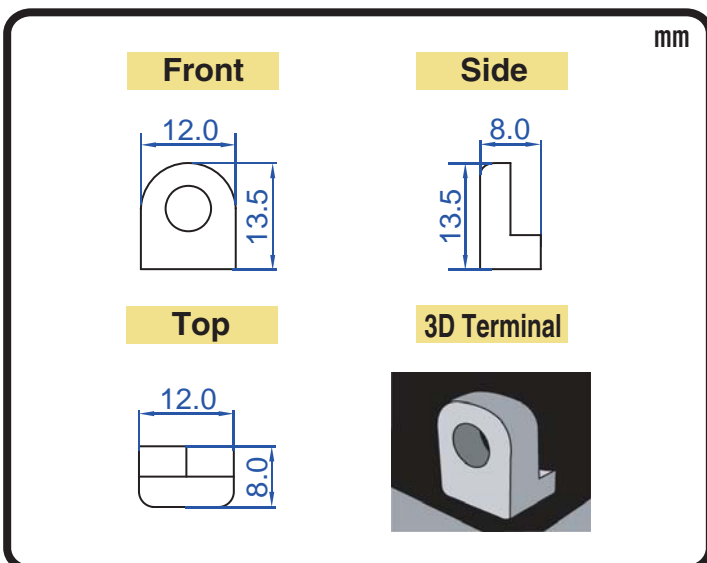

Terminal Configuration