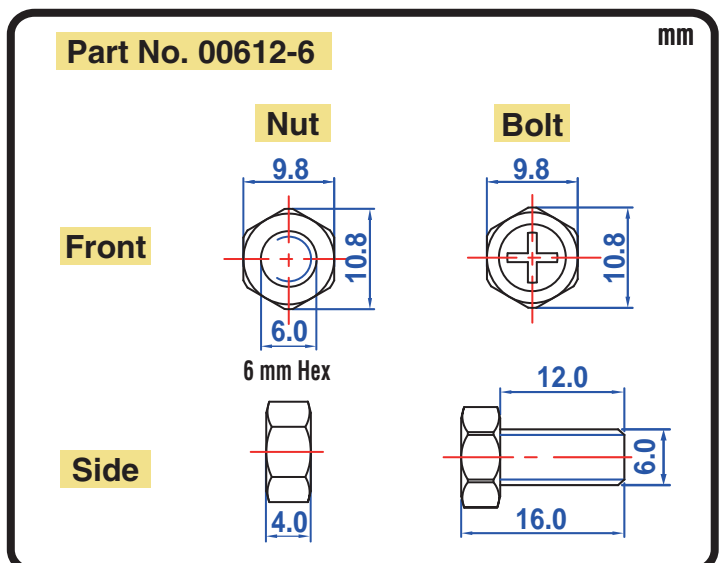

Nut & Bolt Hardware Kits

CORPORATE HEADQUARTERS (TAICHUNG, TAIWAN)

4F-5, No. 925, Sec. 4, Taiwan Blvd., Taichung, 40767 Taiwan, R.O.C.
Tel : 886-4-2358-0578 Fax : 886-4-2358-0059
sales@yacht-battery.com

YACHT BATTERY USA, INC.

Tel : 1-610-689-0443 Fax : 1-888-373-6466
Dave.Beidler@yacht-battery.com
Bruce.Ash@yacht-battery.com