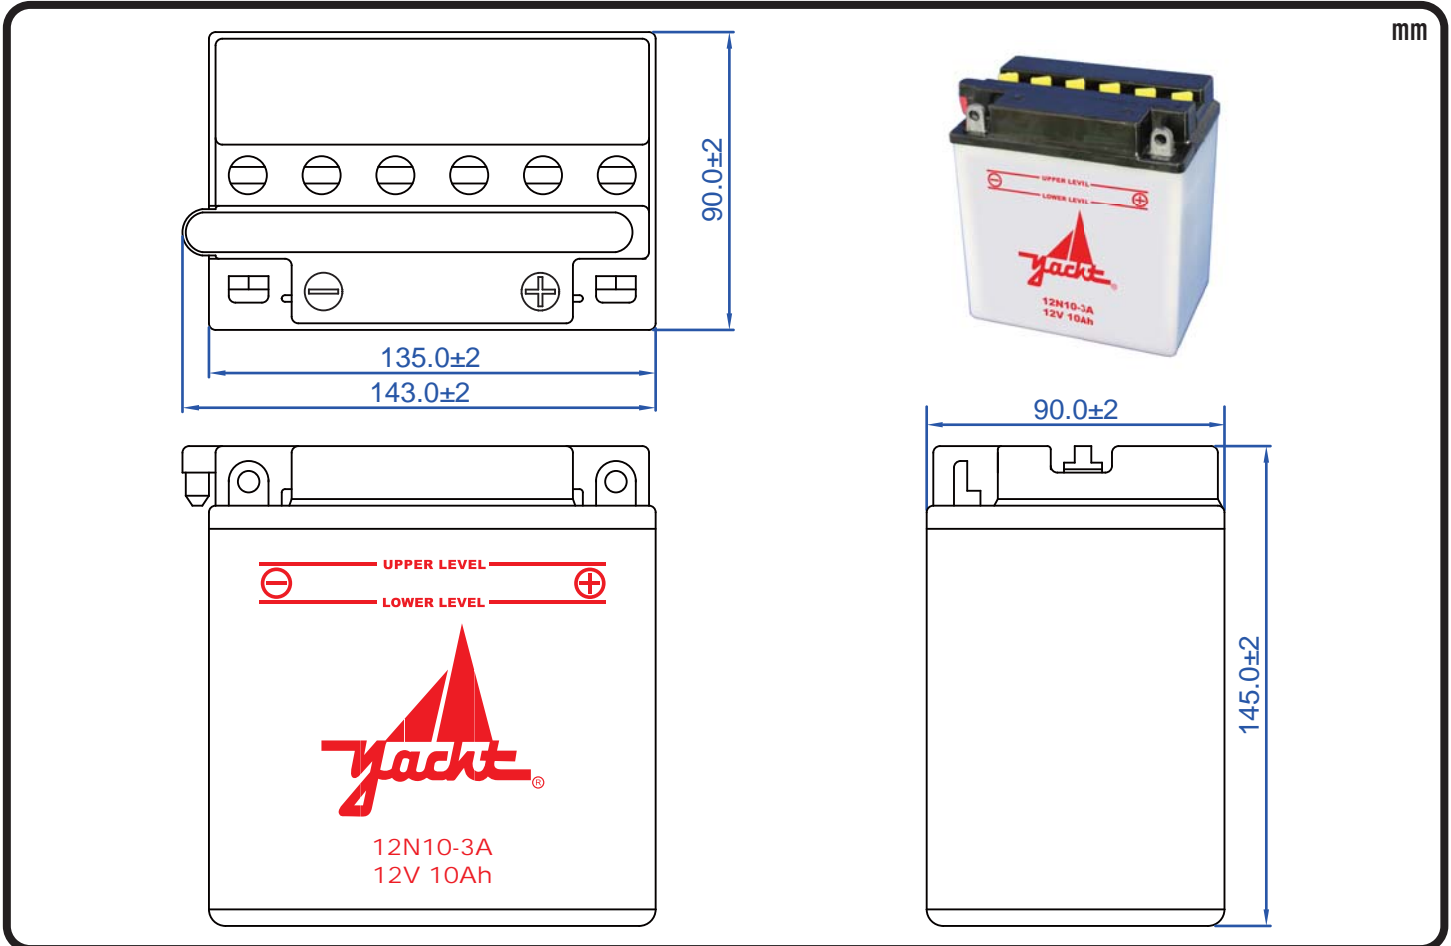

POWERSPORTS BATTERY 12-Volt Conventional Battery Series

12N10-3A 12V 10AH(10HR)

JIS
D5302

Specification

BATTERY TYPE NUMBER	VOLTAGE (V)	CAPACITY AH (10HR)	MAXIMUM DIMENSIONS						WEIGHT			
			MILLIMETERS(±2 mm)			INCHES (±1/16 in)			BATTERY ONLY		INCLUDE ACID AND PACKAGE	
			L	W	H	L	W	H	Kg	Lbs	Kg	Lbs
12N10-3A	12	10	135	90	145	5 5/16	3 9/16	5 11/16	3.00	6.61	4.43	9.76

Dimension