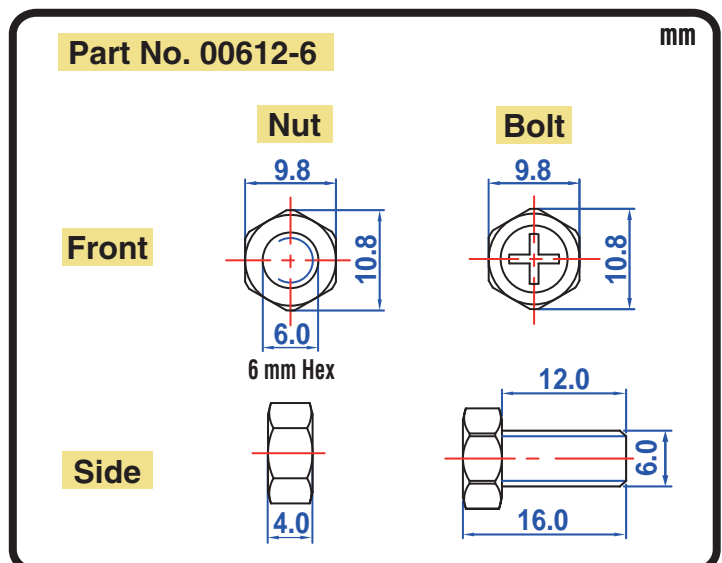

Nut & Bolt Hardware Kits

CORPORATE HEADQUARTERS (TAICHUNG, TAIWAN)

4F-5, No. 925, Sec. 4, Taiwan Blvd., Taichung, 40767 Taiwan, R.O.C.
Tel : 886-4-2358-0578 Fax : 886-4-2358-0059
sales@yacht-battery.com

YACHT BATTERY USA, INC.

Tel : 1-610-689-0443 Fax : 1-888-373-6466
Dave.Beidler@yacht-battery.com
Bruce.Ash@yacht-battery.com