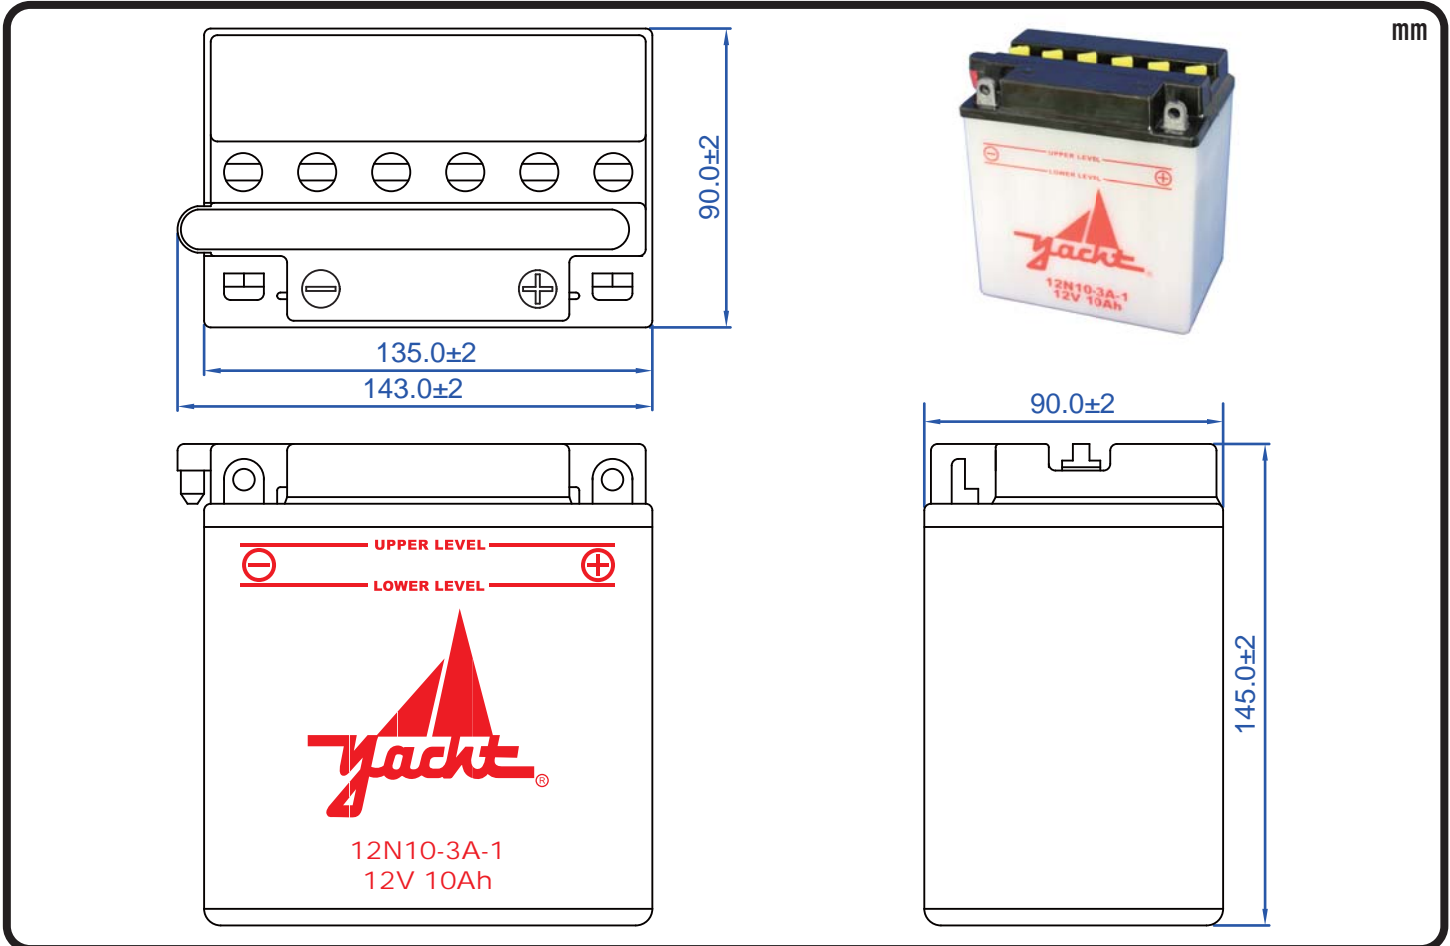

POWERSPORTS BATTERY 12-Volt Conventional Battery Series

12N10-3A-1 12V 10AH(10HR)

JIS
D5302

Specification

BATTERY TYPE NUMBER	VOLTAGE (V)	CAPACITY AH (10HR)	MAXIMUM DIMENSIONS						WEIGHT			
			MILLIMETERS (±2 mm)			INCHES (±1/16 in)			BATTERY ONLY		INCLUDE ACID AND PACKAGE	
			L	W	H	L	W	H	Kg	Lbs	Kg	Lbs
12N10-3A-1	12	10	135	90	145	5 5/16	3 9/16	5 11/16	3.00	6.61	4.43	9.76

Dimension