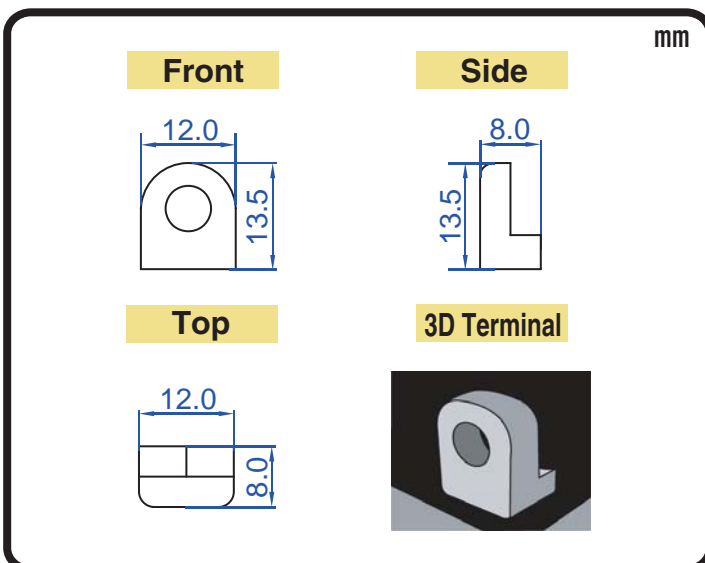

Terminal Configuration