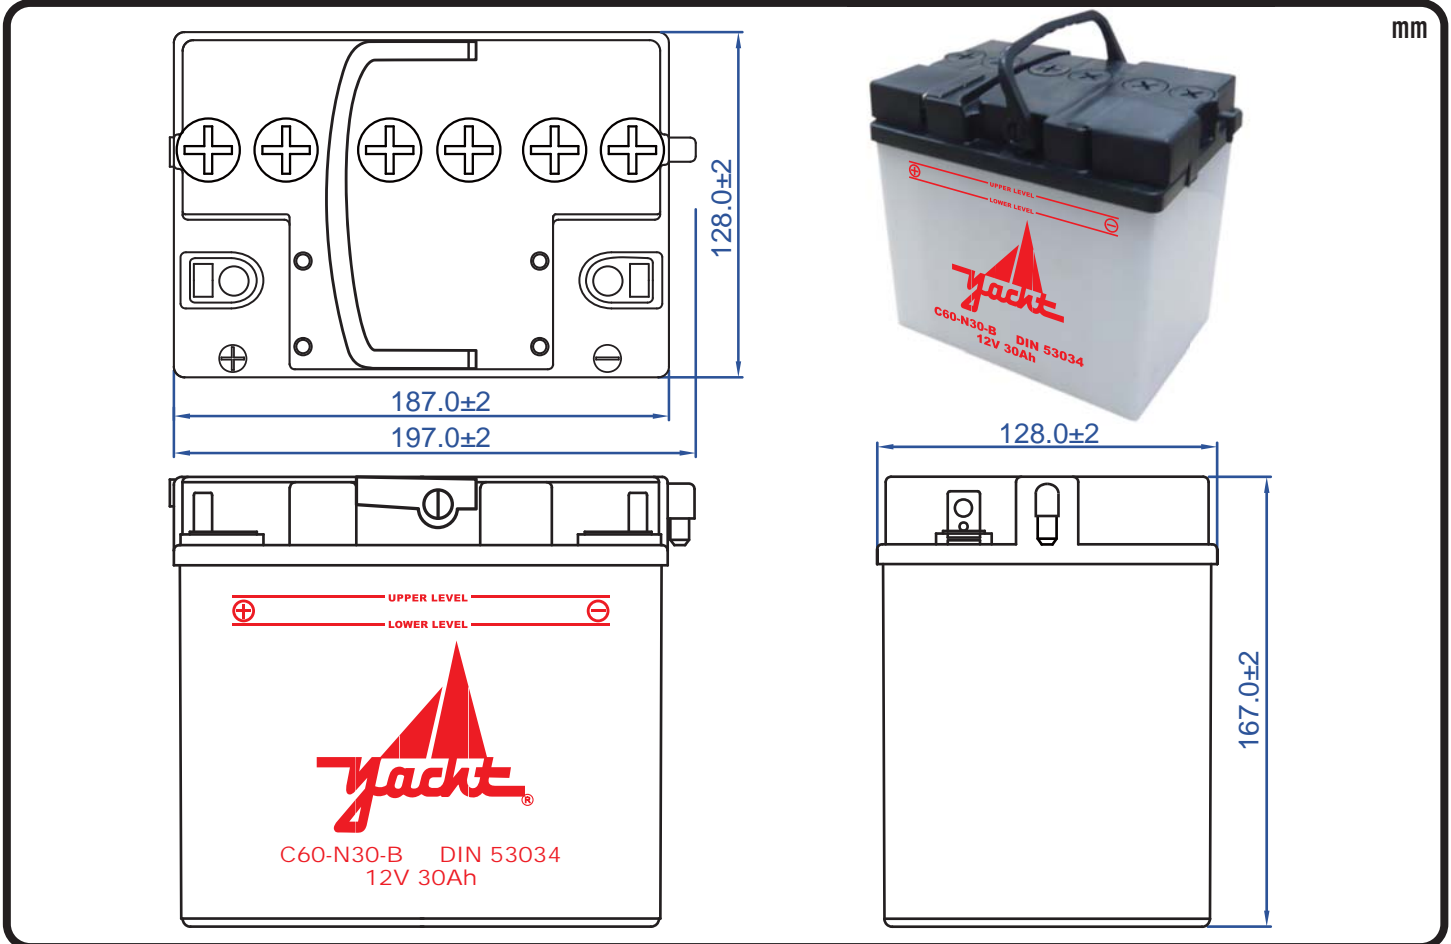

POWERSPORTS BATTERY 12-Volt DIN Conventional Battery Series

53034 W/Handle 12V 30AH(20HR)

JIS
D5302

Specification

BATTERY TYPE NUMBER	VOLTAGE (V)	CAPACITY AH (20HR)	MAXIMUM DIMENSIONS						WEIGHT			
			MILLIMETERS(±2 mm)			INCHES (±1/16 in)			BATTERY ONLY		INCLUDE ACID AND PACKAGE	
			L	W	H	L	W	H	Kg	Lbs	Kg	Lbs
53034	12	30	187	128	167	7 5/16	5	6 9/16	6.60	14.54	9.69	21.34

Dimension