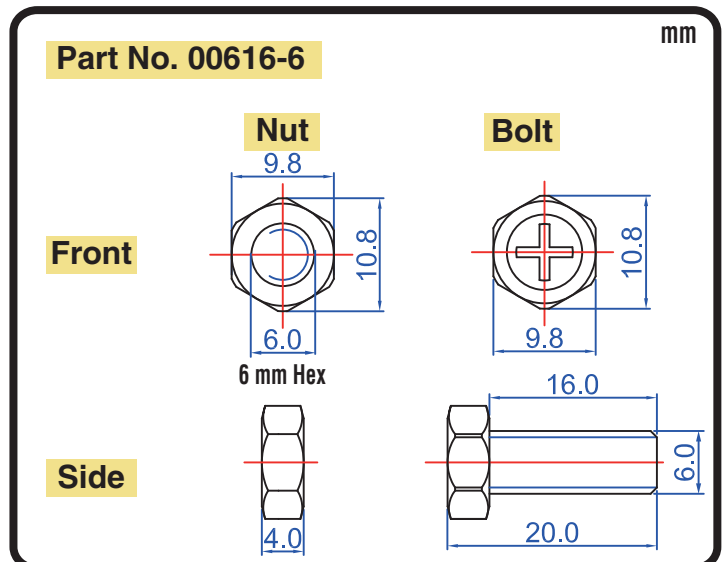

Nut & Bolt Hardware Kits

CORPORATE HEADQUARTERS (TAICHUNG, TAIWAN)
4F-5, No. 925, Sec. 4, Taiwan Blvd., Taichung, 40767 Taiwan, R.O.C.
Tel : 886-4-2358-0578 Fax : 886-4-2358-0059
sales@yacht-battery.com

YACHT BATTERY USA, INC.
Tel : 1-610-689-0443 Fax : 1-888-373-6466
Dave.Beidler@yacht-battery.com
Bruce.Ash@yacht-battery.com