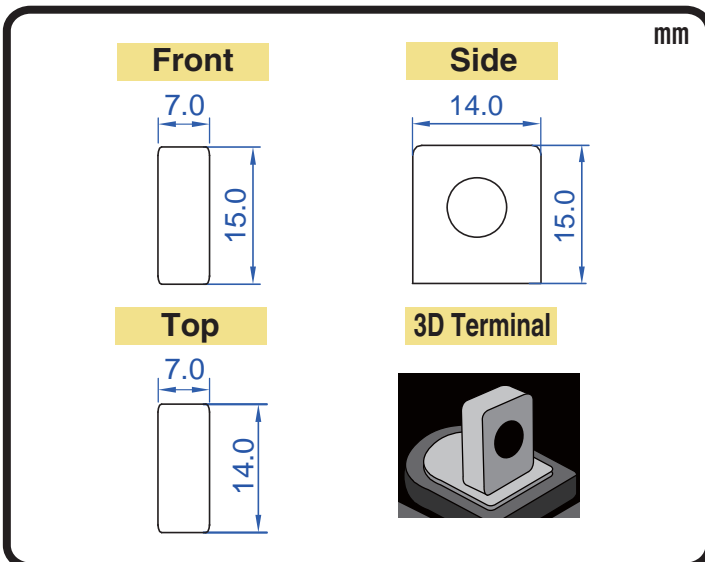

Terminal Configuration